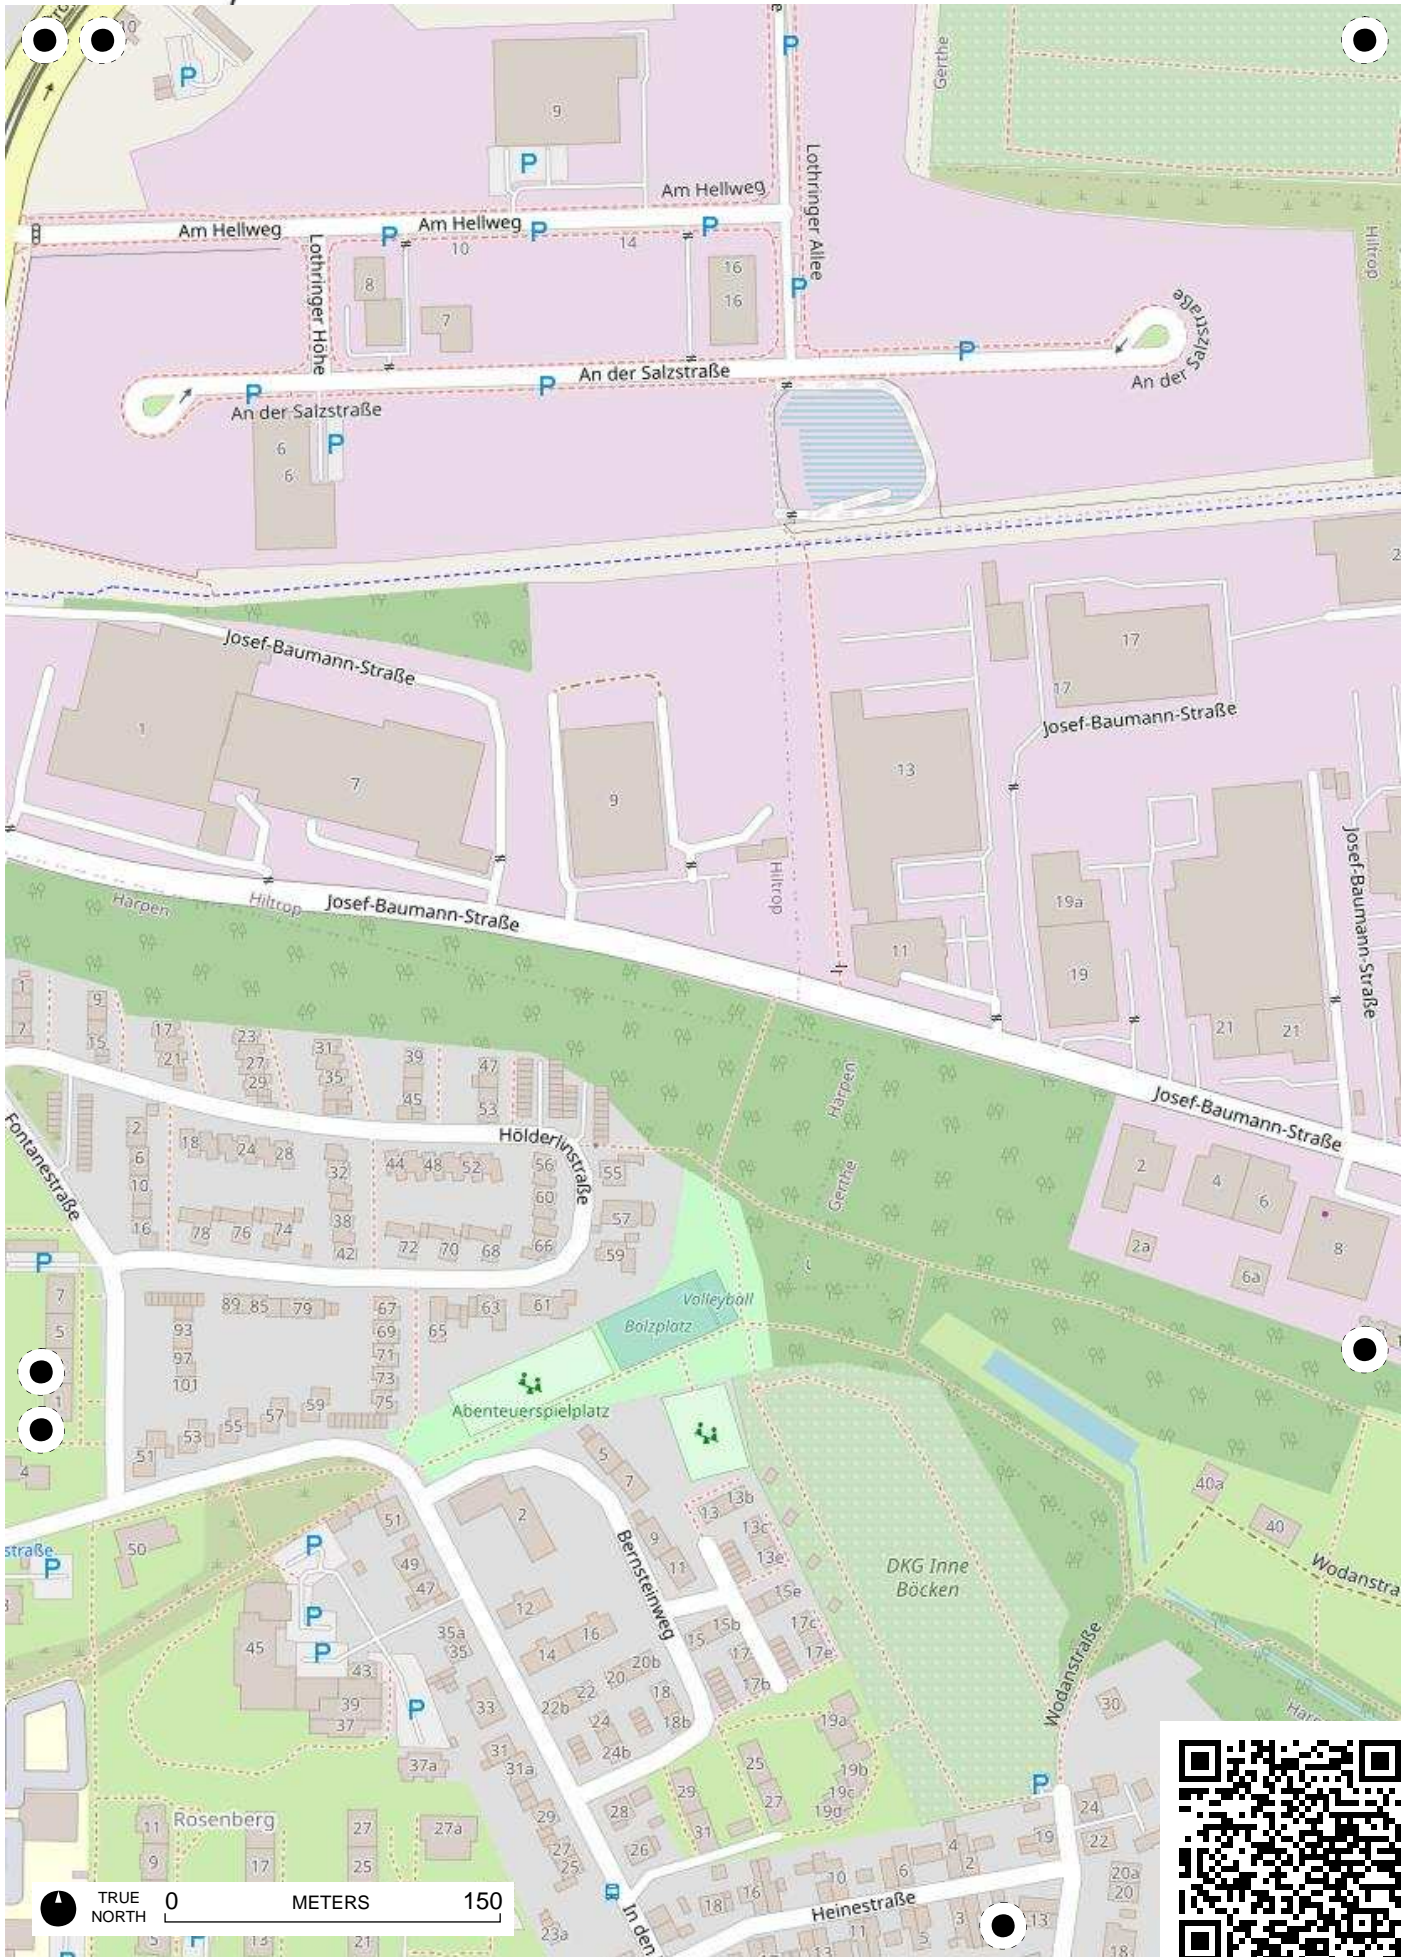

Stadtteil-
Historiker GLS Treuhand in Bochum

100 Jahre Radfahren in Bochum

Radweg-Kartierung 2020

OpenStreetMap
Community Bochum

TRUE NORTH 0 METERS 150

TRUE NORTH 0 METERS 150

TRUE NORTH 0 METERS 150

TRUE NORTH 0 METERS 150

TRUE NORTH 0 METERS 150

TRUE NORTH 0 METERS 150

TRUE NORTH 0 METERS 150