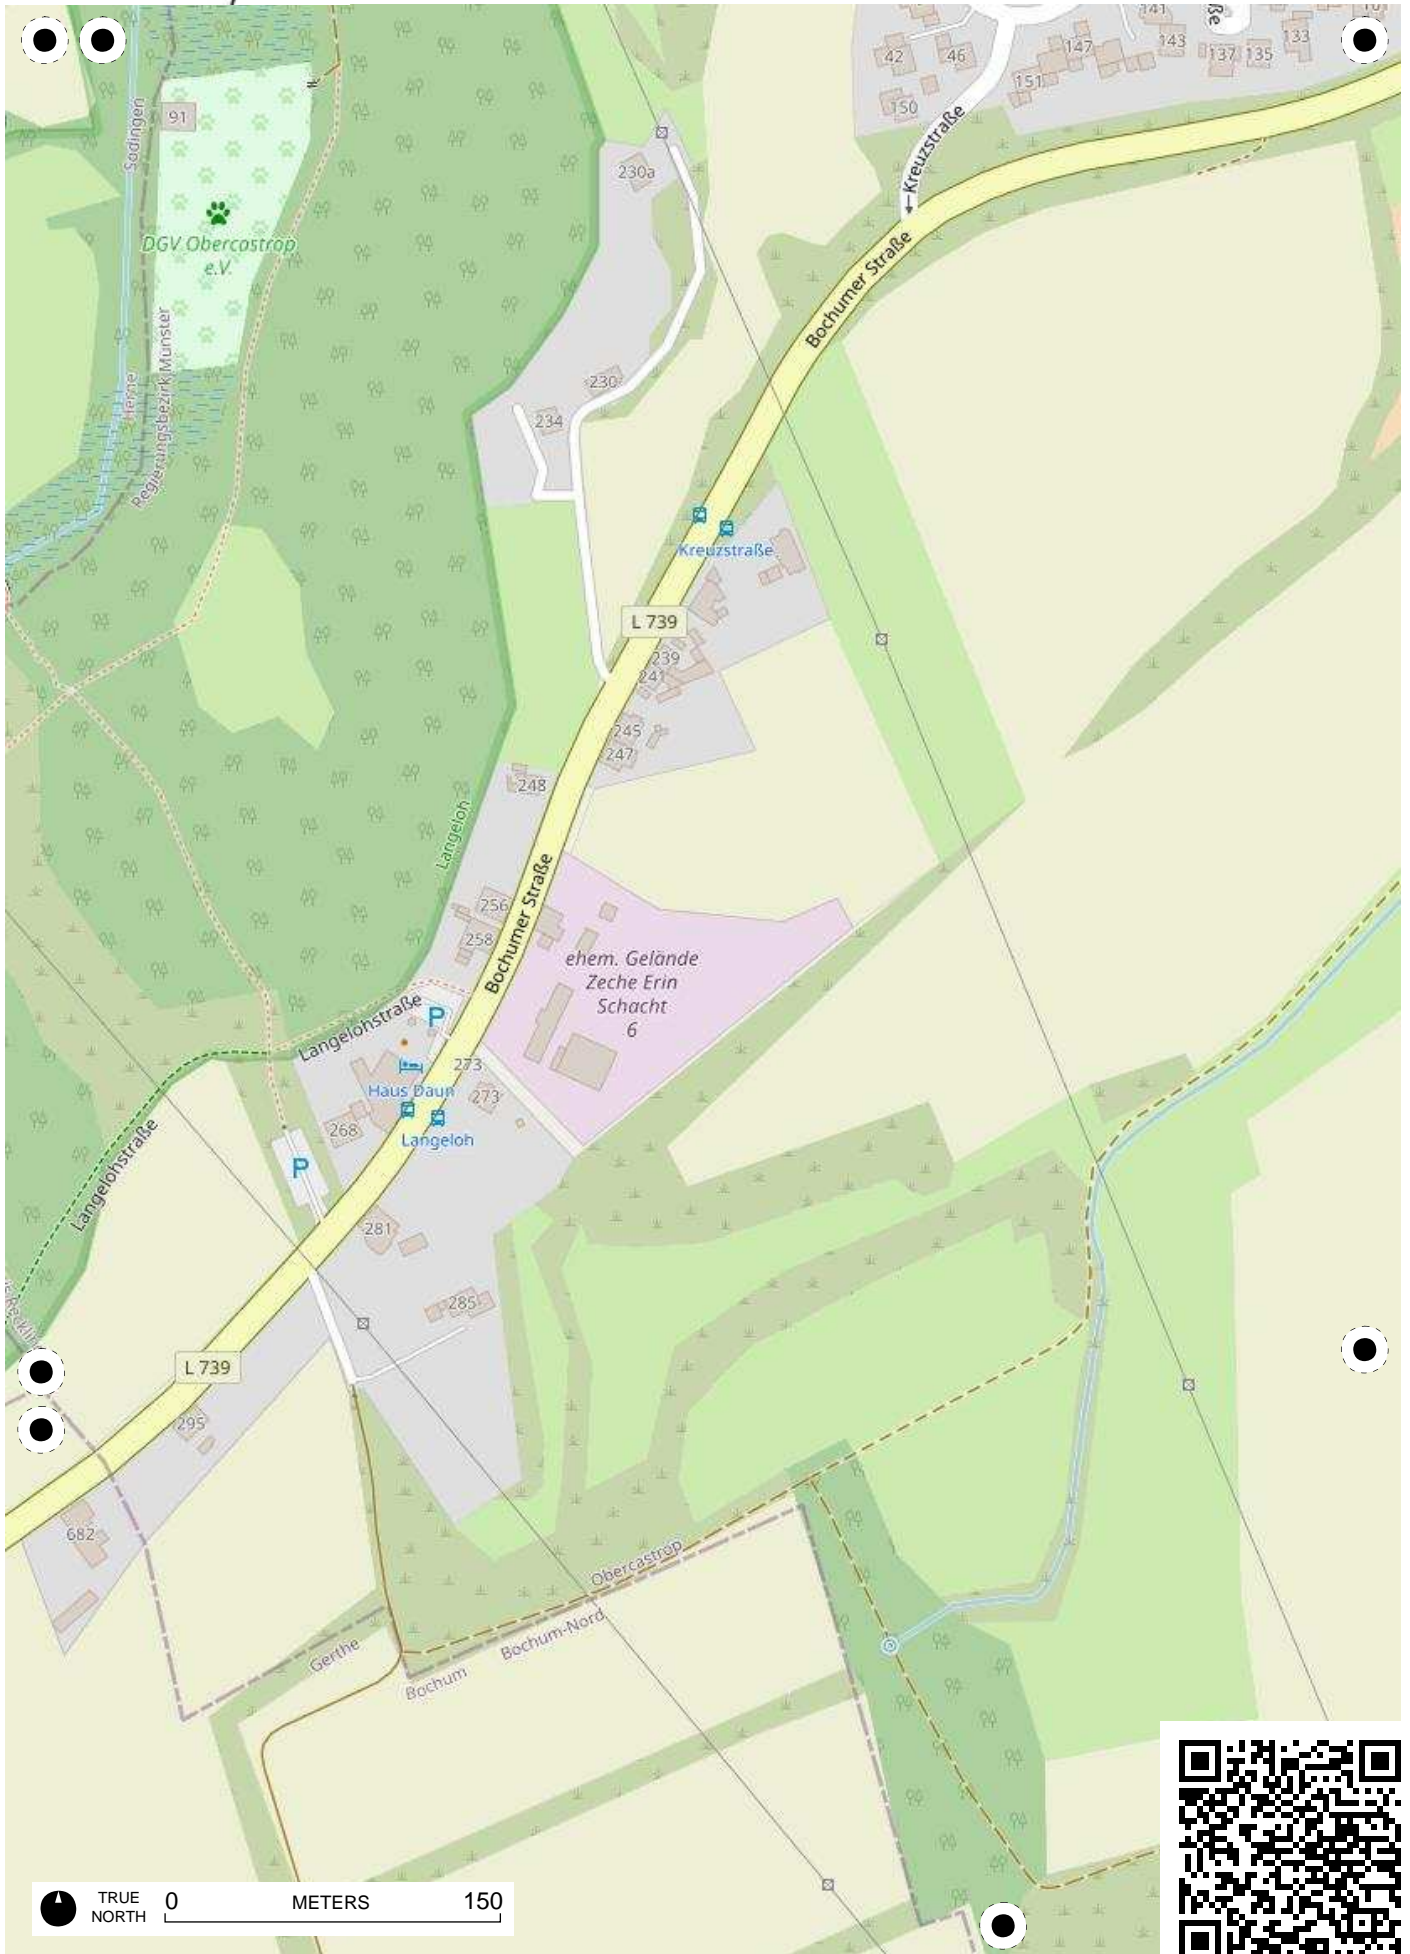

Stadtteil-
Historiker GLS Treuhand in Bochum

100 Jahre Radfahren in Bochum

Radweg-Kartierung 2020

OpenStreetMap
Community Bochum

TRUE NORTH 0 METERS 150

TRUE NORTH 0 METERS 150

TRUE NORTH 0 METERS 150

TRUE NORTH 0 METERS 150

TRUE NORTH 0 METERS 150

TRUE NORTH 0 METERS 150

TRUE NORTH 0 METERS 150