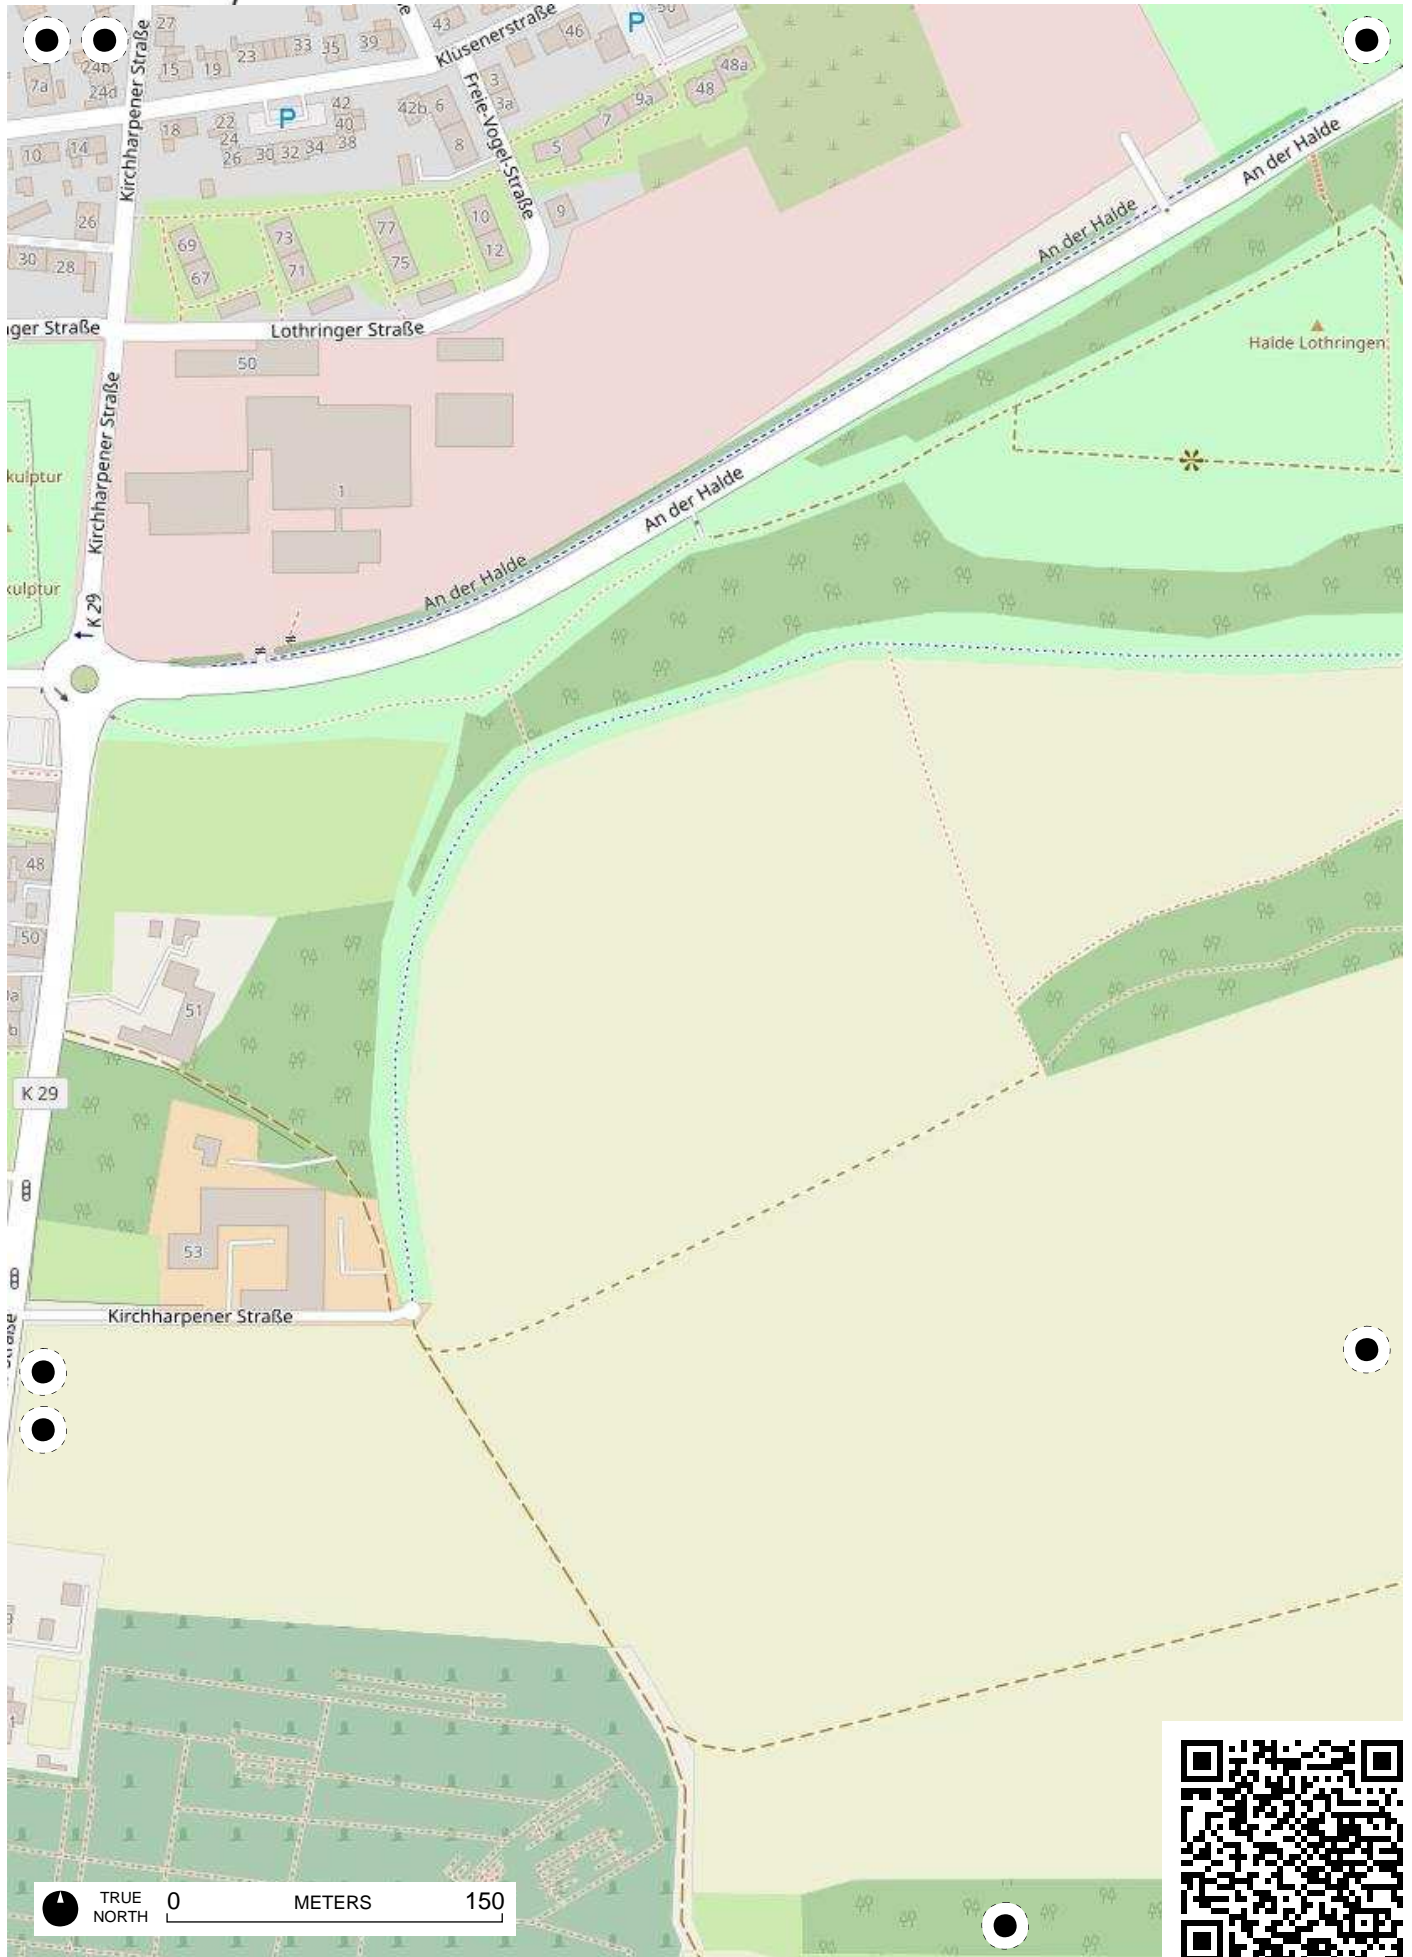

Stadtteil-
Historiker GLS Treuhand in Bochum

100 Jahre Radfahren in Bochum

Radweg-Kartierung 2020

OpenStreetMap
Community Bochum

TRUE NORTH 0 METERS 150

TRUE NORTH 0 METERS 150

TRUE NORTH 0 METERS 150

TRUE NORTH 0 METERS 150

TRUE NORTH 0 METERS 150

TRUE NORTH 0 METERS 150

TRUE NORTH 0 METERS 150