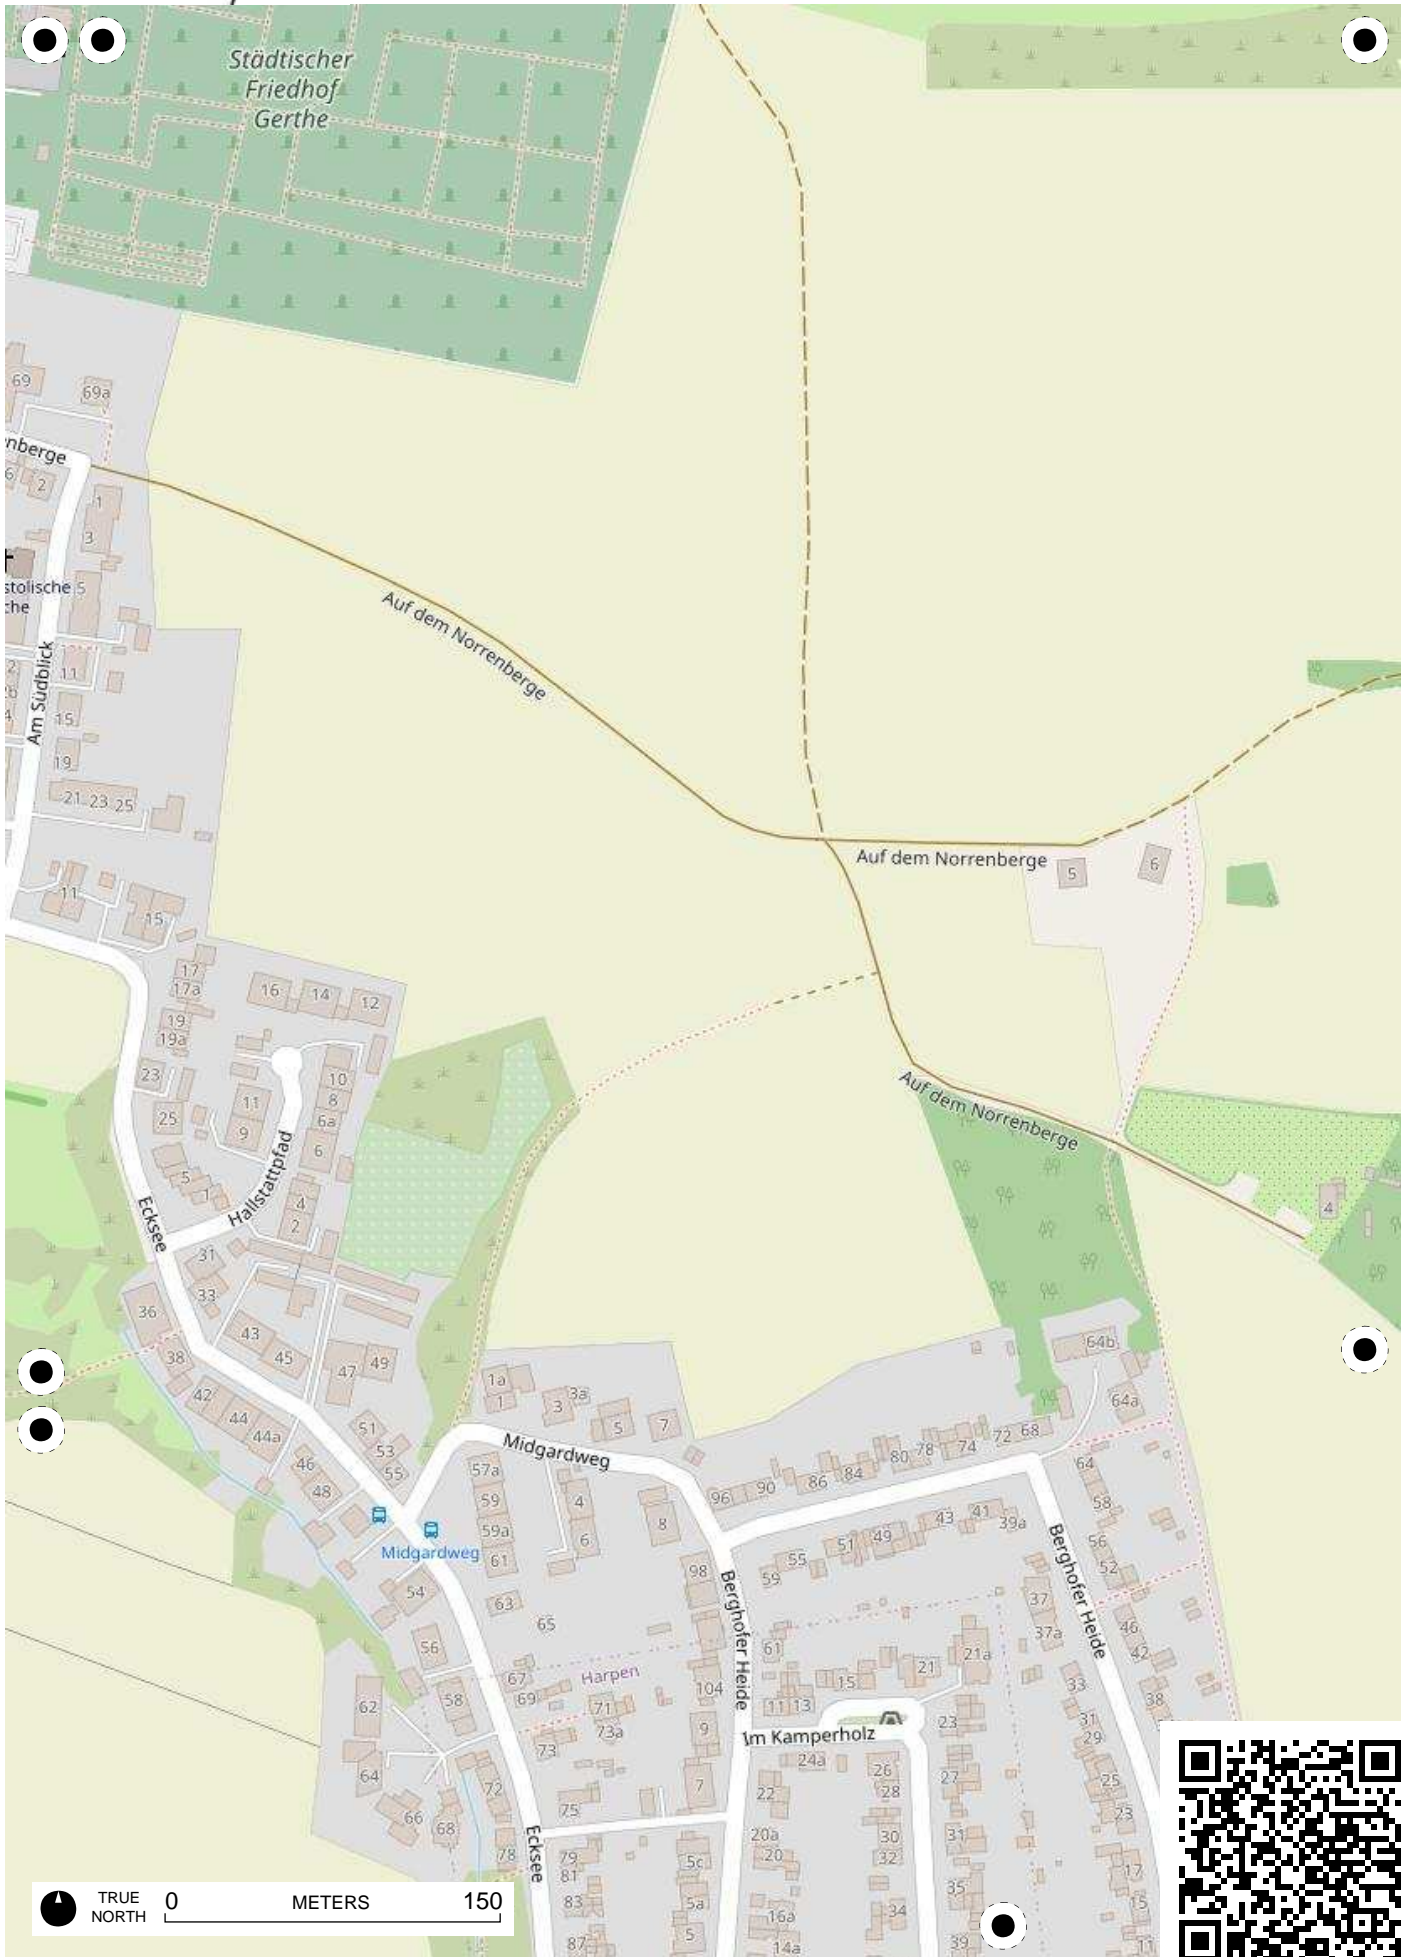

Stadtteil-
Historiker GLS Treuhand in Bochum

100 Jahre Radfahren in Bochum

Radweg-Kartierung 2020

OpenStreetMap
Community Bochum

TRUE NORTH 0 METERS 150

TRUE NORTH 0 METERS 150

TRUE NORTH 0 METERS 150

TRUE NORTH 0 METERS 150

TRUE NORTH 0 METERS 150

TRUE NORTH 0 METERS 150

TRUE NORTH 0 METERS 150