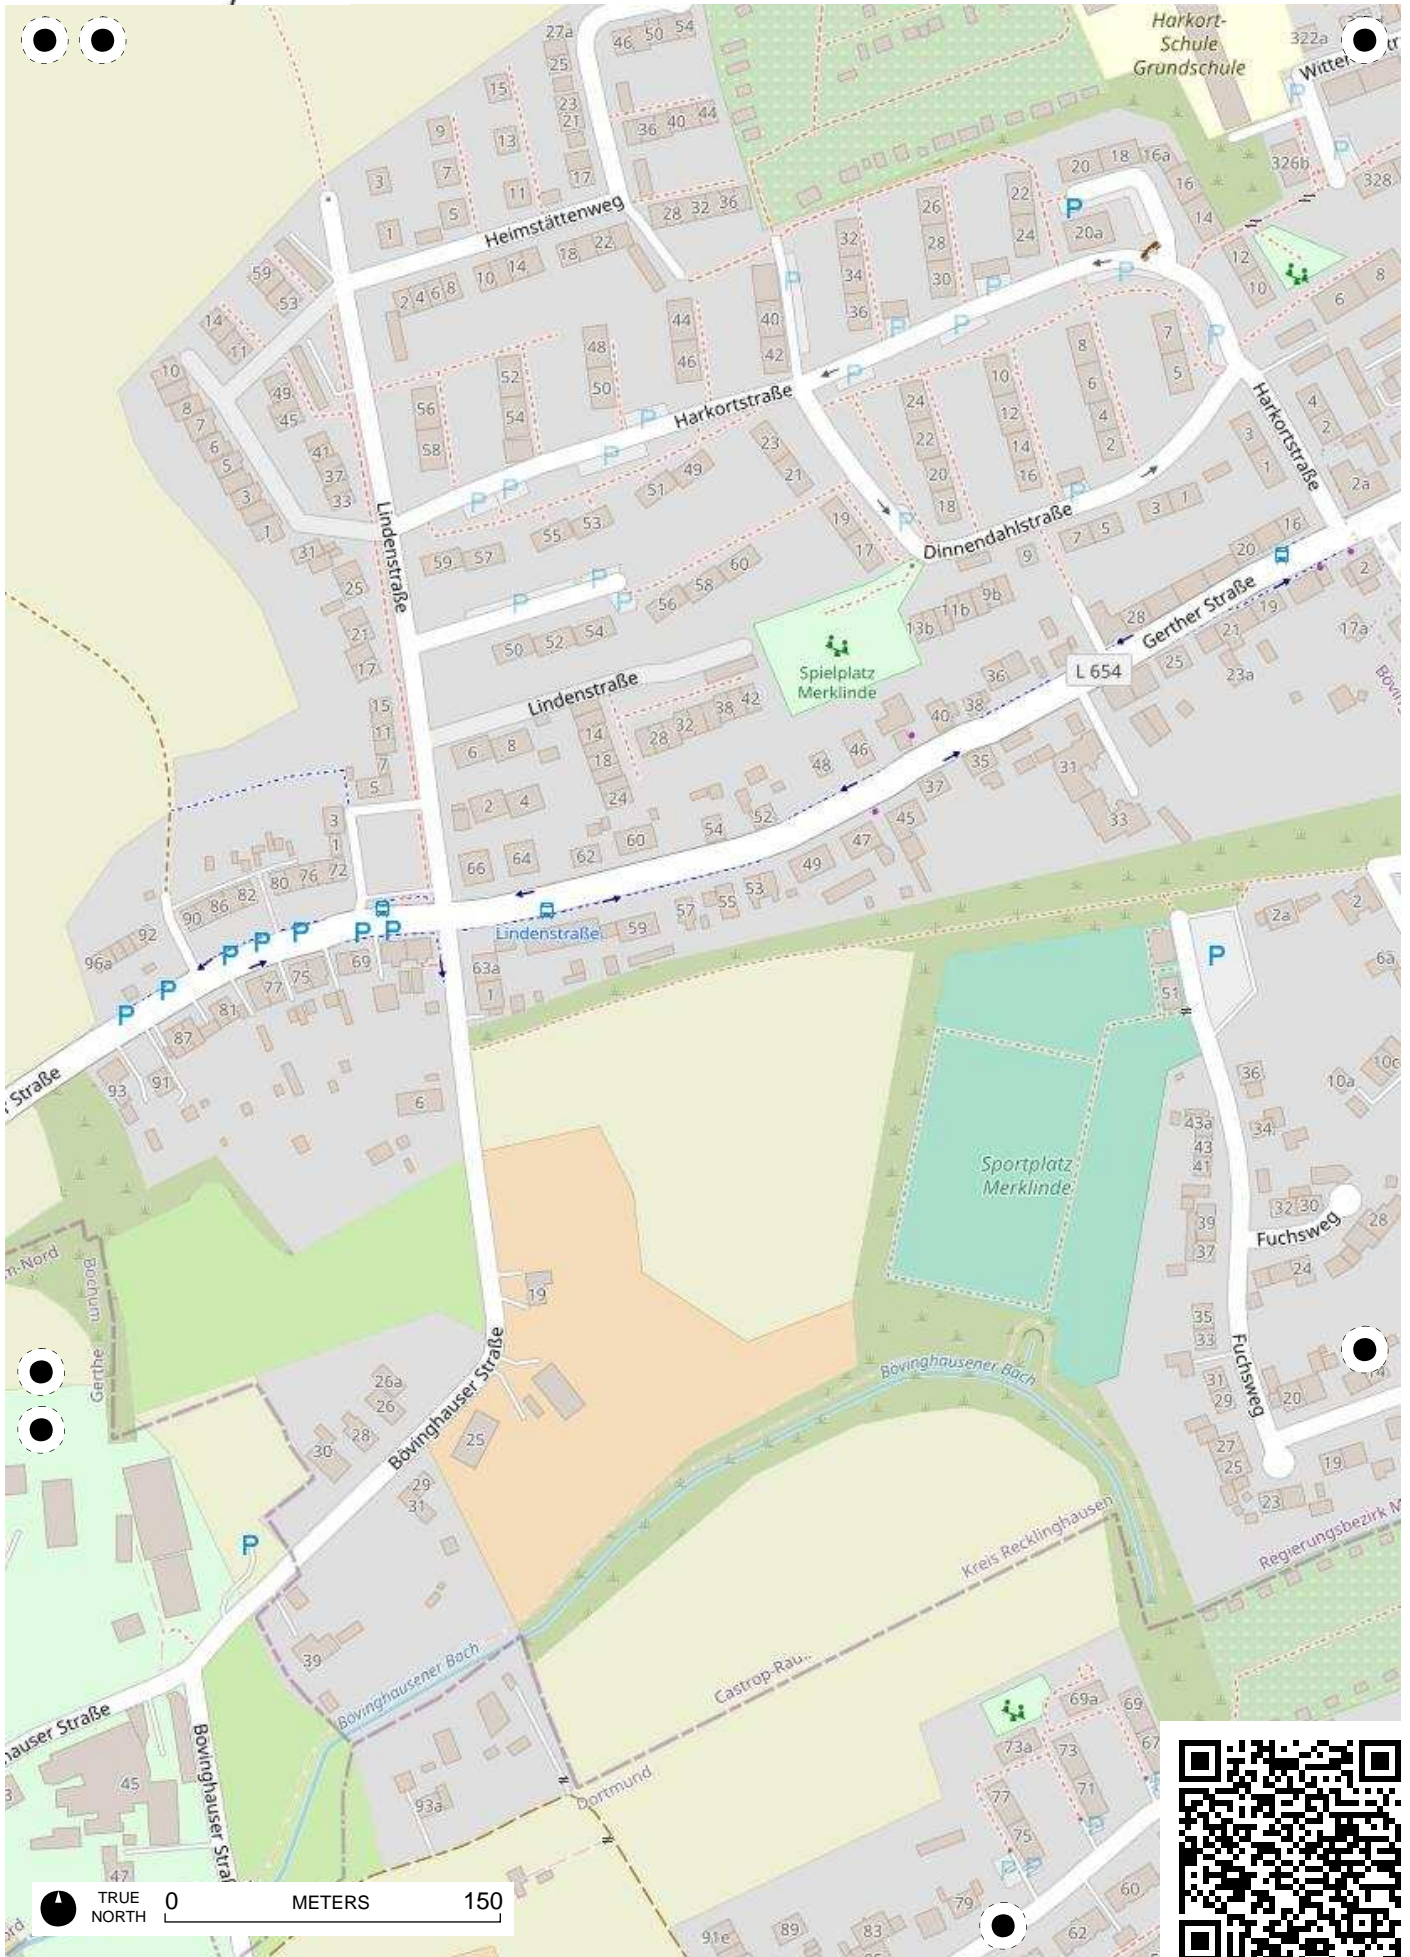

Stadtteil-
Historiker GLS Treuhand in Bochum

100 Jahre Radfahren in Bochum

Radweg-Kartierung 2020

OpenStreetMap
Community Bochum

TRUE NORTH 0 METERS 150

TRUE NORTH 0 METERS 150

TRUE NORTH 0 METERS 150

TRUE NORTH 0 METERS 150

TRUE NORTH 0 METERS 150

TRUE NORTH 0 METERS 150

TRUE NORTH 0 METERS 150