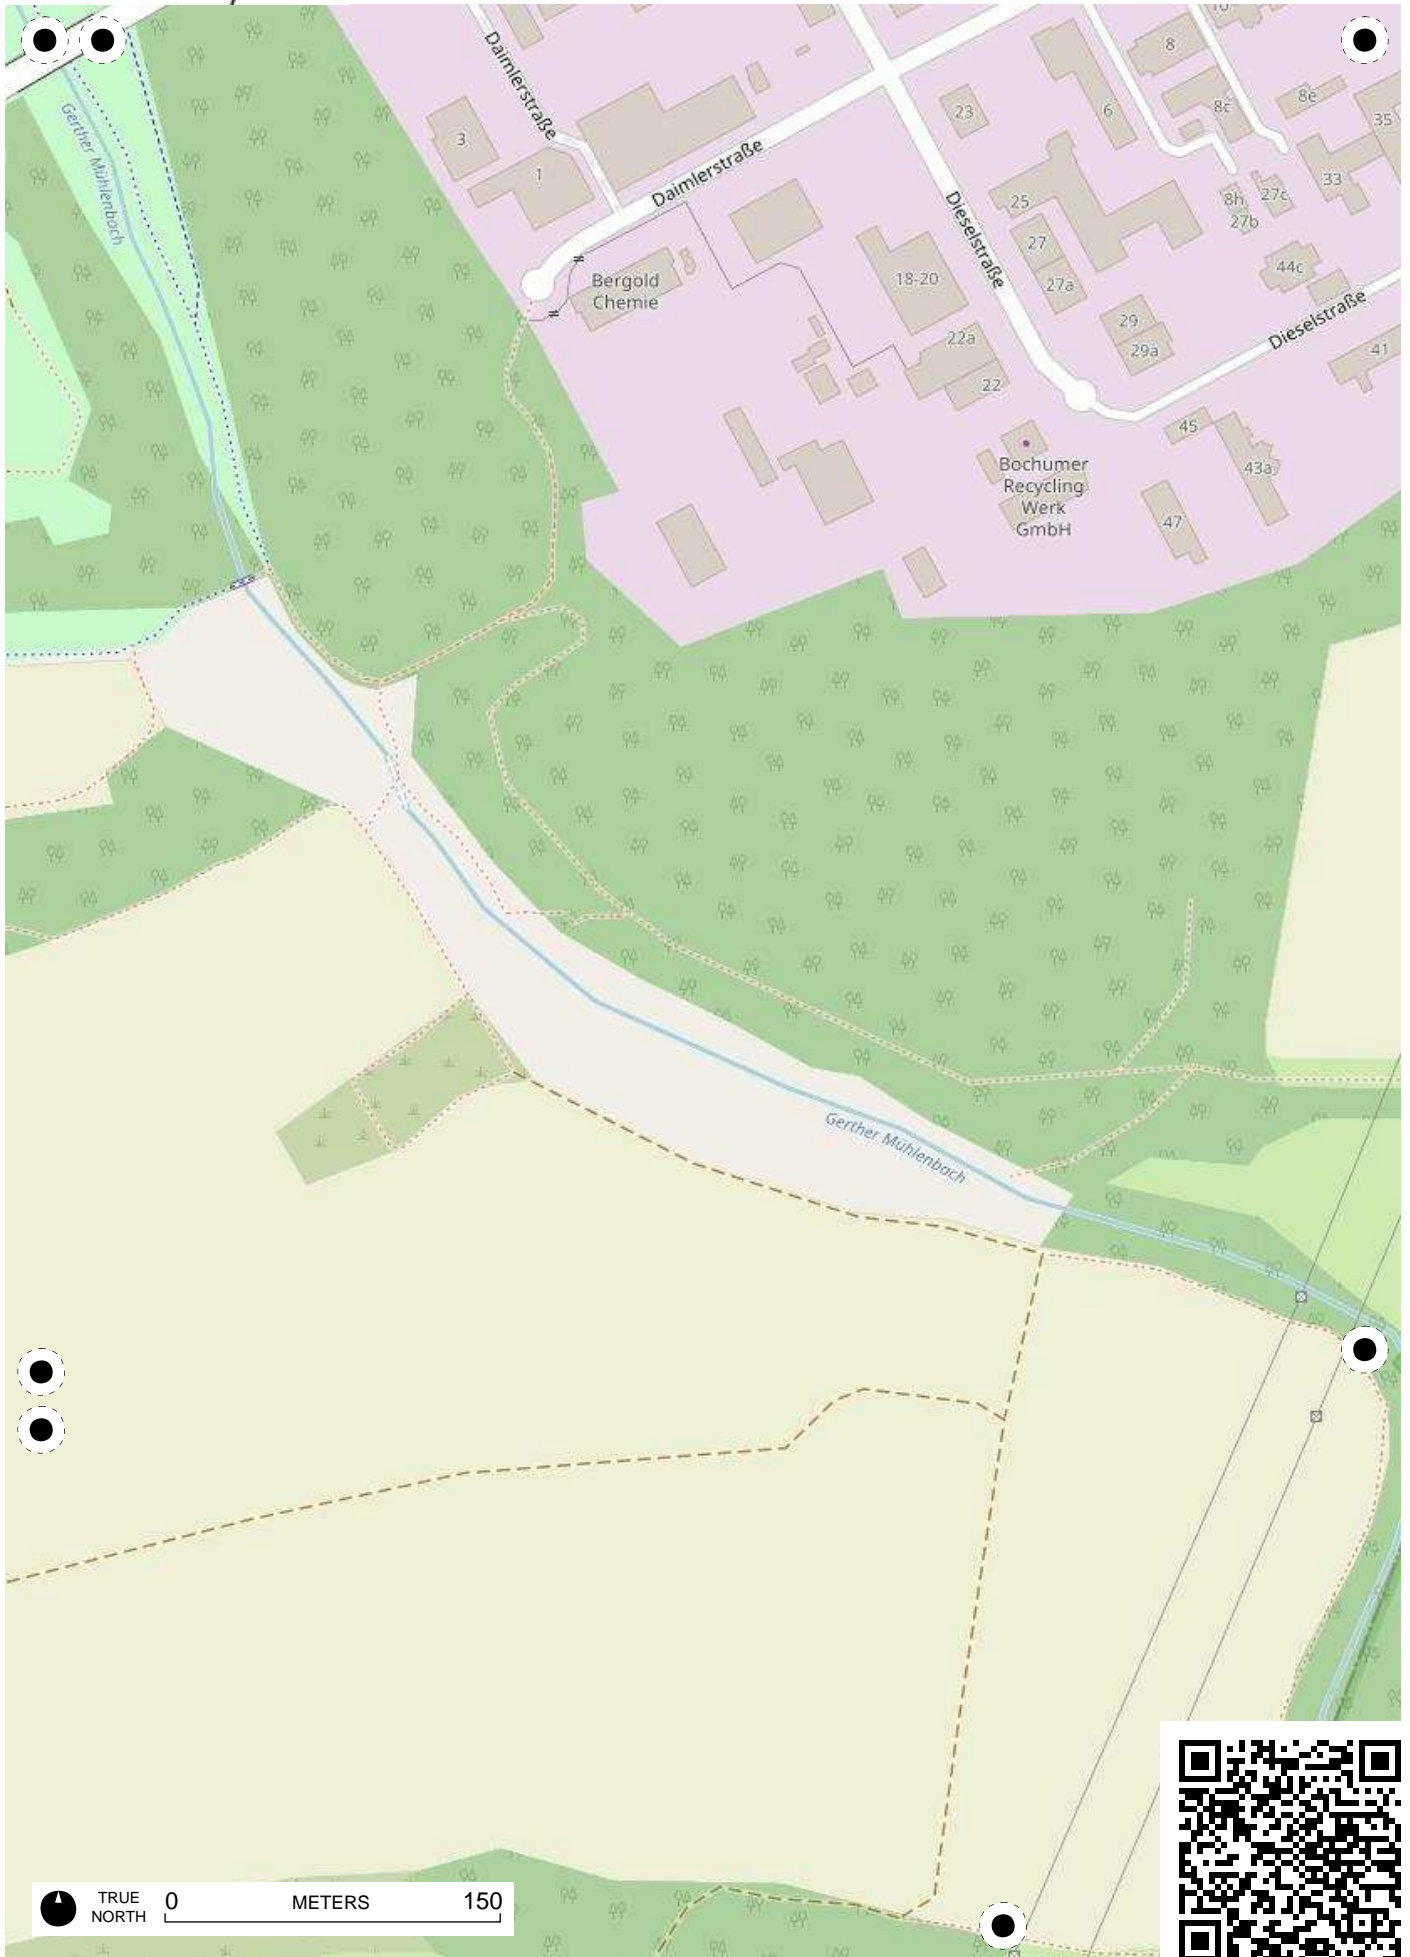

Stadtteil-
Historiker GLS Treuhand in Bochum

100 Jahre Radfahren in Bochum

Radweg-Kartierung 2020

OpenStreetMap
Community Bochum

TRUE NORTH 0 METERS 150

TRUE NORTH 0 METERS 150

TRUE NORTH 0 METERS 150

TRUE NORTH 0 METERS 150

TRUE NORTH 0 METERS 150

TRUE NORTH 0 METERS 150

TRUE NORTH 0 METERS 150