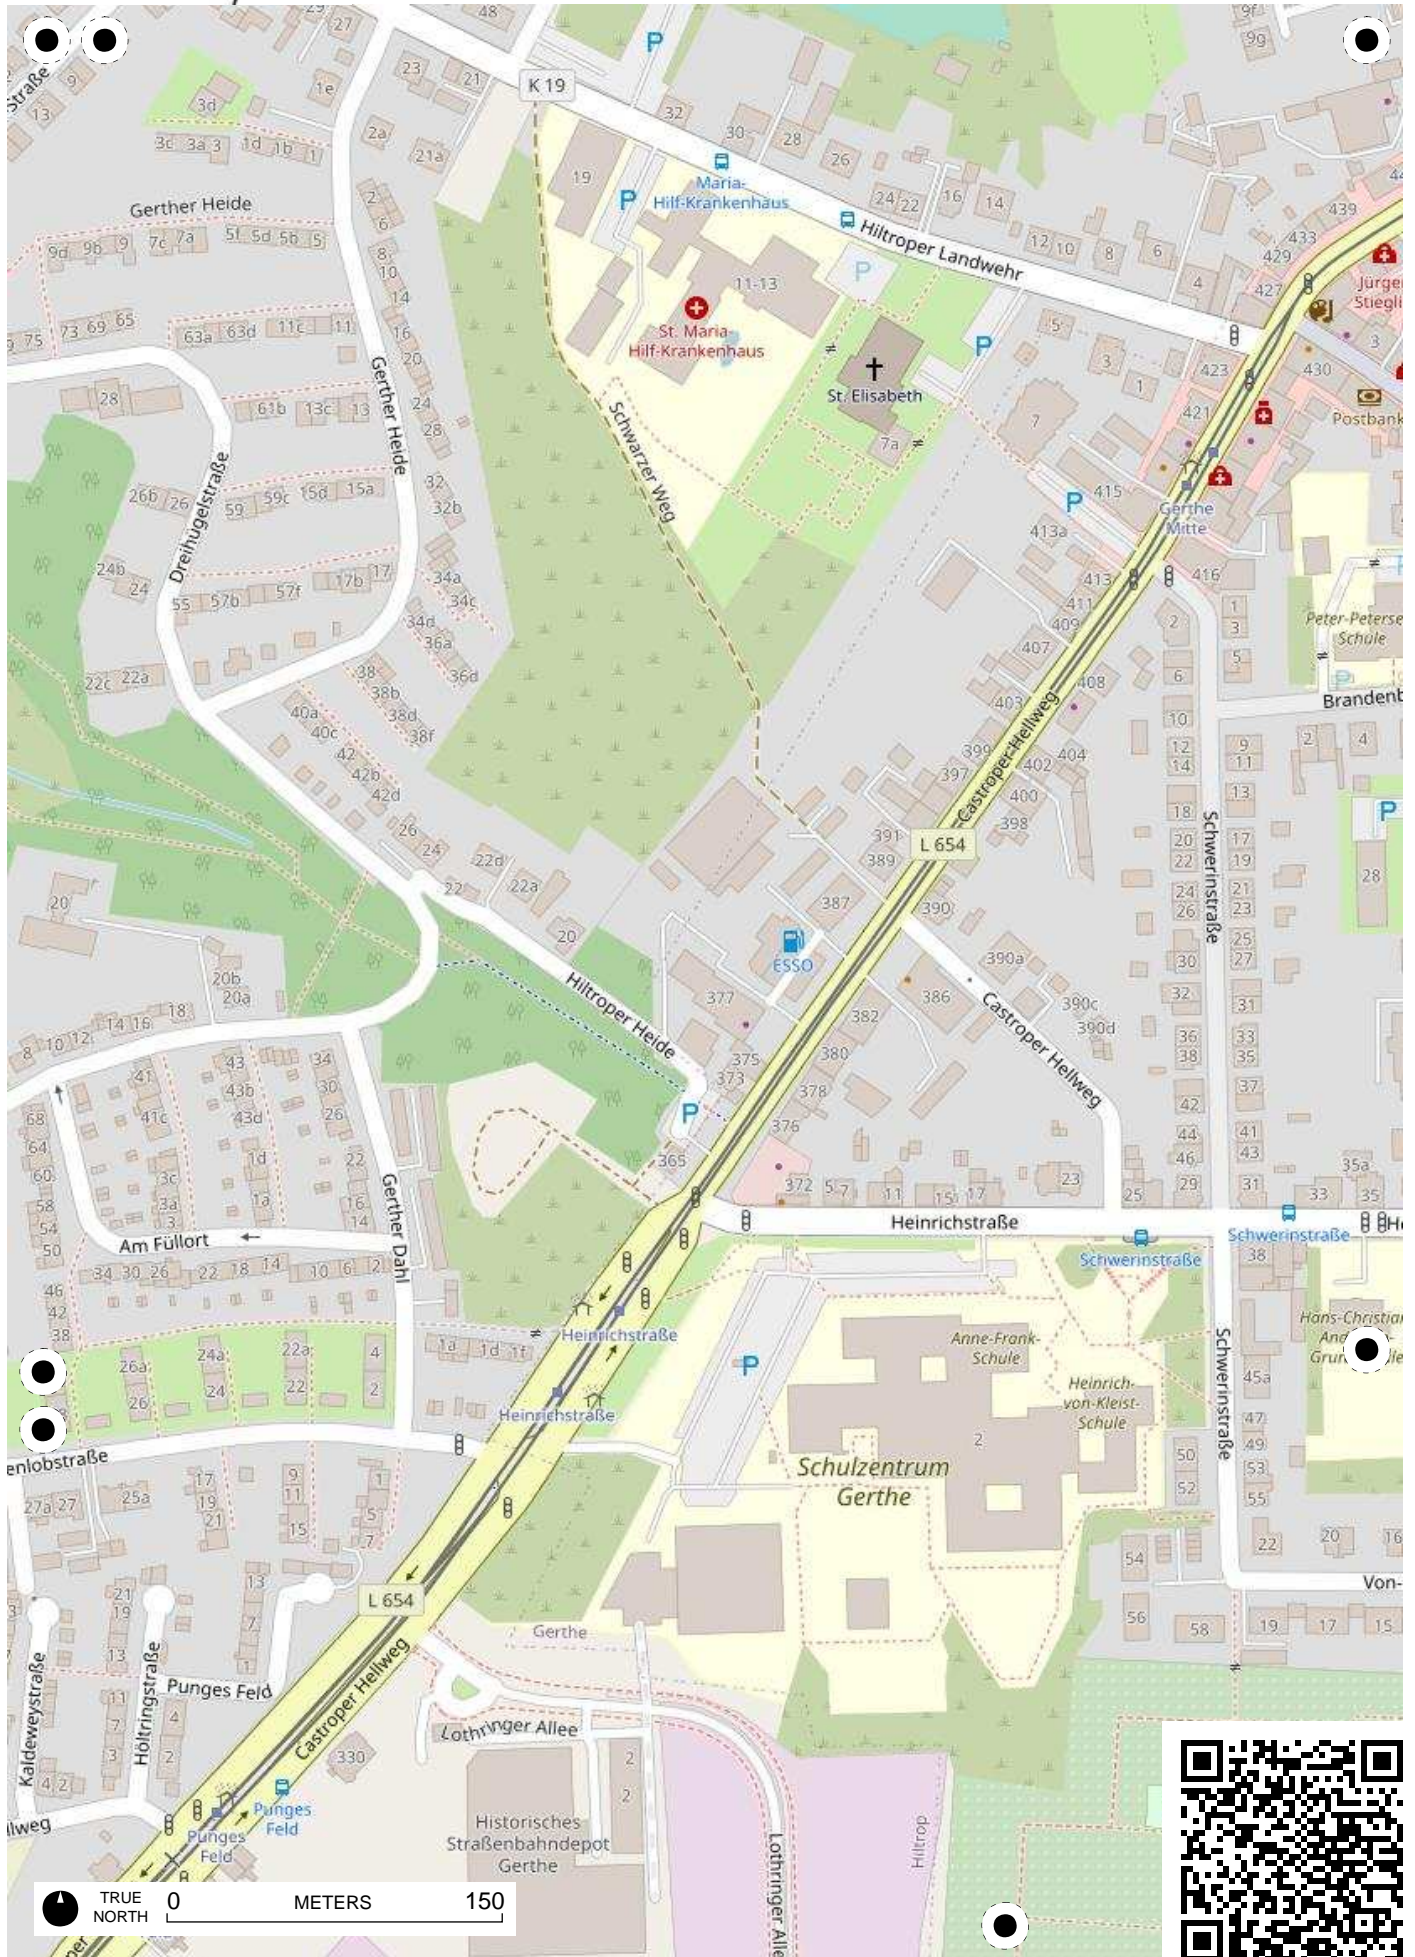

Stadtteil-
Historiker GLS Treuhand in Bochum

100 Jahre Radfahren in Bochum

Radweg-Kartierung 2020

OpenStreetMap
Community Bochum

TRUE NORTH 0 METERS 150

TRUE NORTH 0 METERS 150

TRUE NORTH 0 METERS 150

TRUE NORTH 0 METERS 150

TRUE NORTH 0 METERS 150

TRUE NORTH 0 METERS 150

TRUE NORTH 0 METERS 150