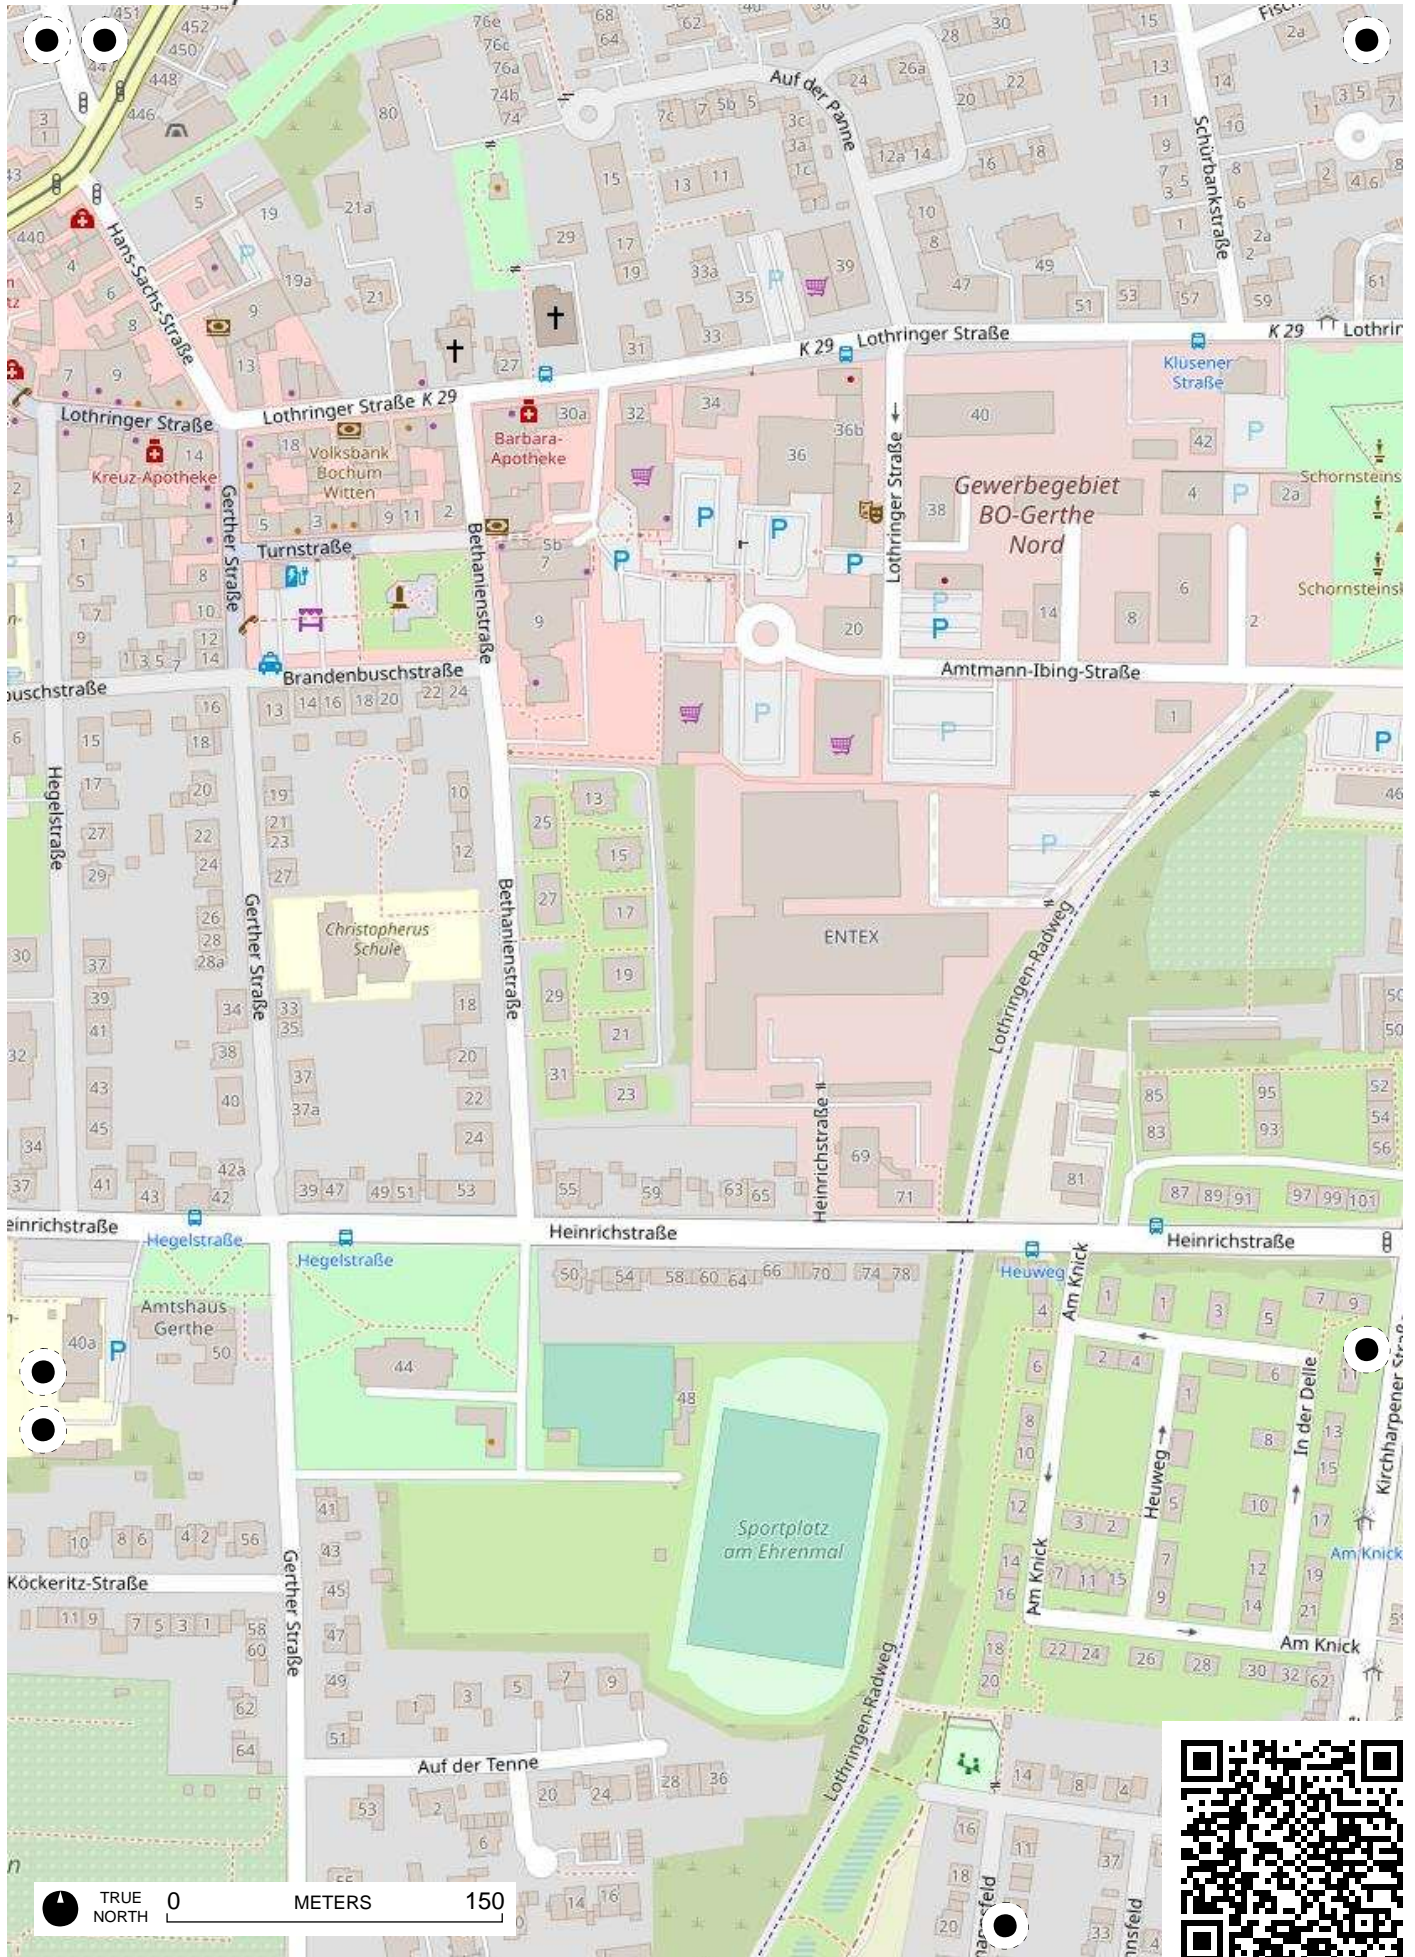

Stadtteil-
Historiker GLS Treuhand in Bochum

100 Jahre Radfahren in Bochum

Radweg-Kartierung 2020

OpenStreetMap
Community Bochum

TRUE NORTH 0 METERS 150

TRUE NORTH 0 METERS 150

TRUE NORTH 0 METERS 150

TRUE NORTH 0 METERS 150

TRUE NORTH 0 METERS 150

TRUE NORTH 0 METERS 150

TRUE NORTH 0 METERS 150