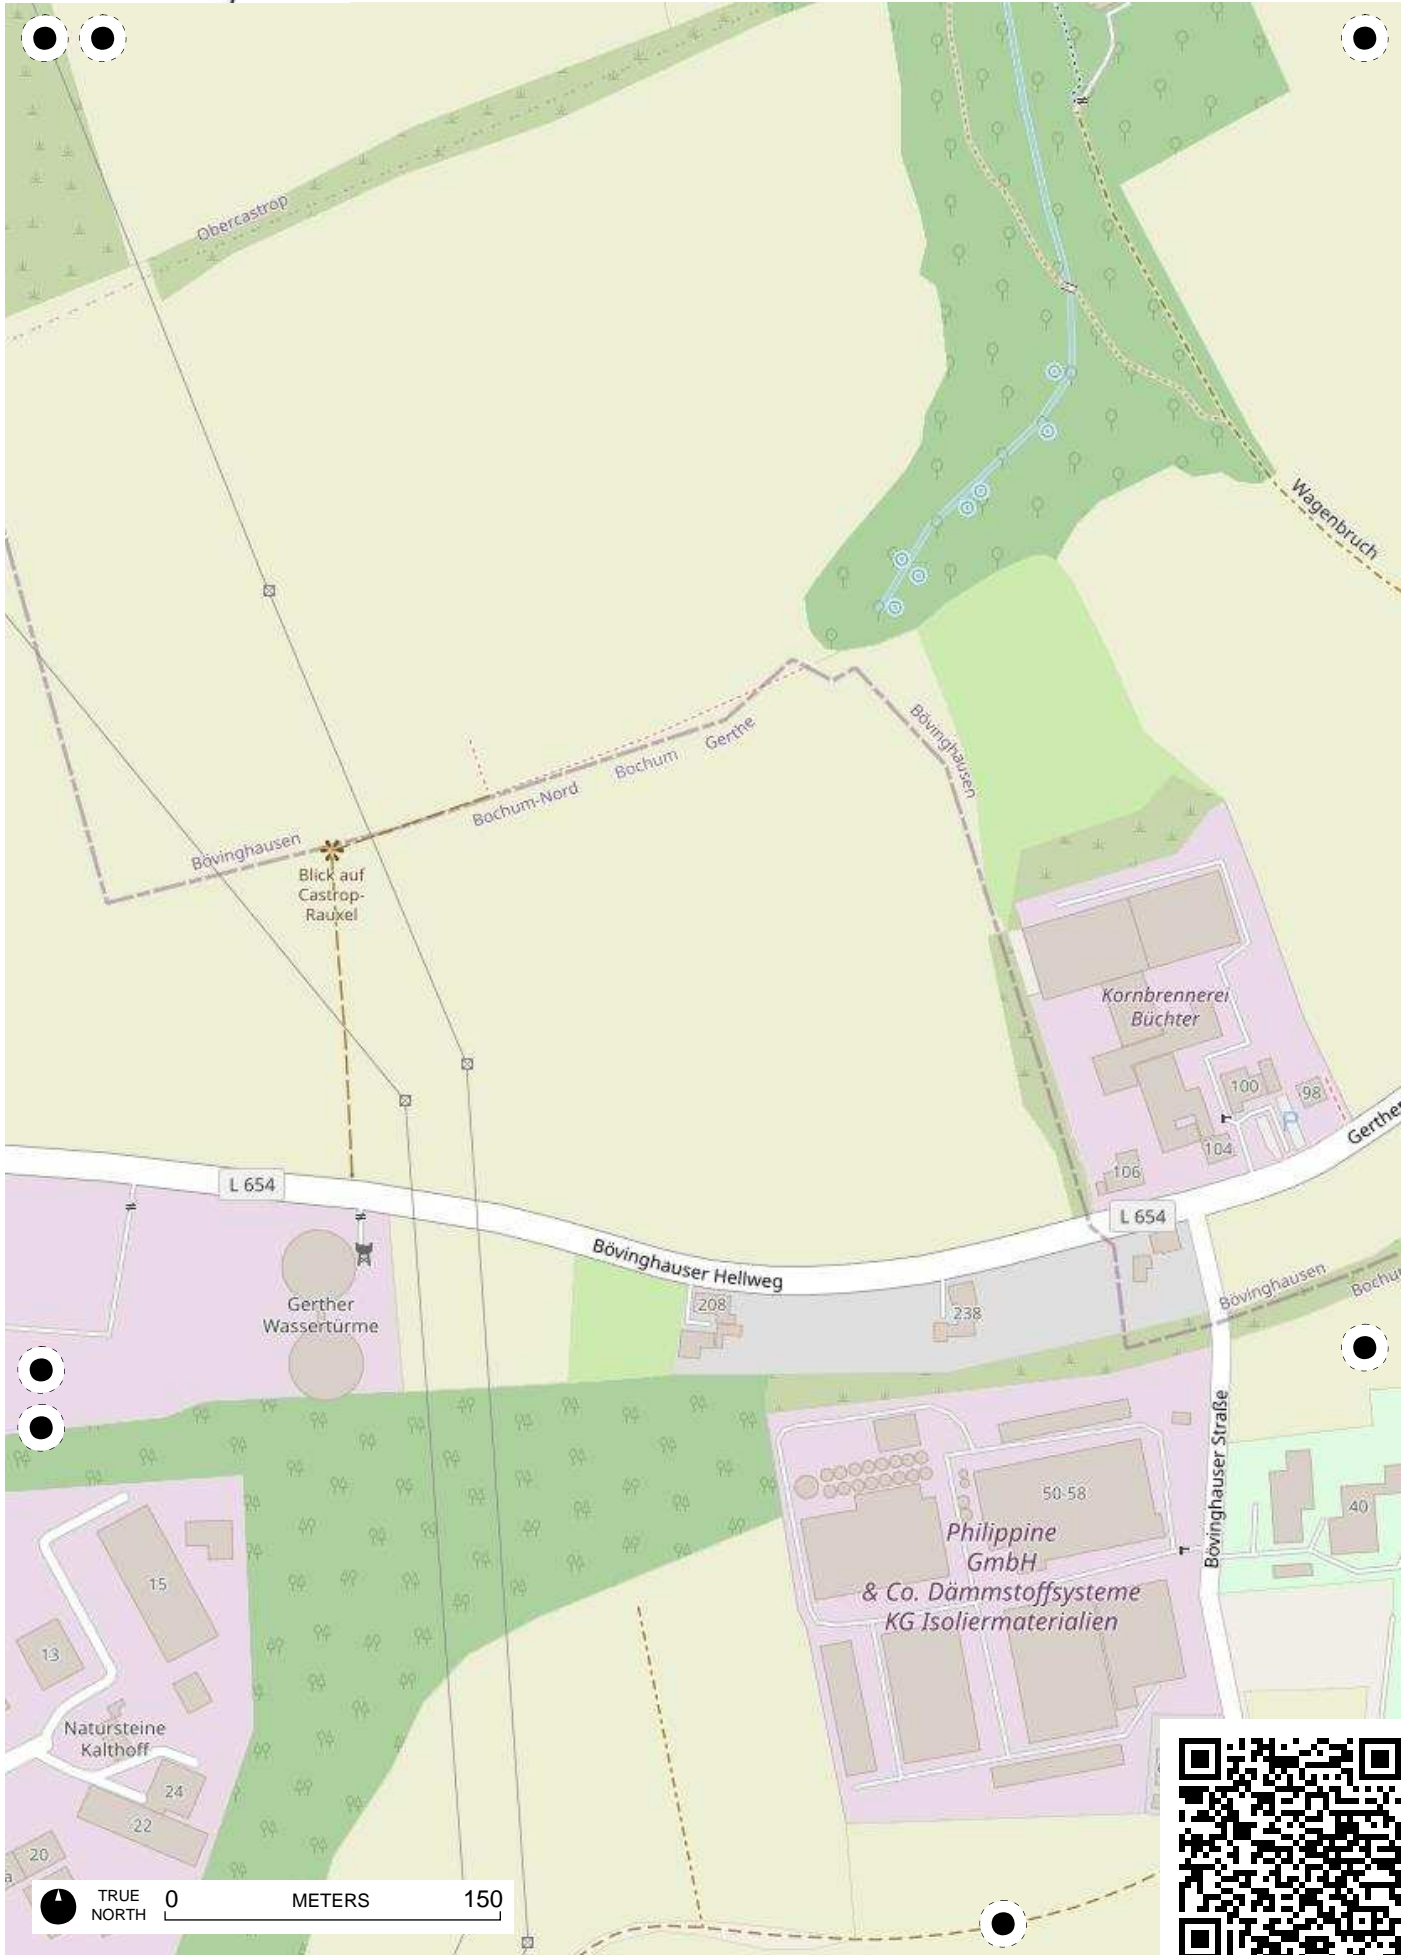

Stadtteil-
Historiker GLS Treuhand in Bochum

100 Jahre Radfahren in Bochum

Radweg-Kartierung 2020

OpenStreetMap
Community Bochum

TRUE NORTH 0 METERS 150

TRUE NORTH 0 METERS 150

TRUE NORTH 0 METERS 150

TRUE NORTH 0 METERS 150

TRUE NORTH 0 METERS 150

TRUE NORTH 0 METERS 150

TRUE NORTH 0 METERS 150