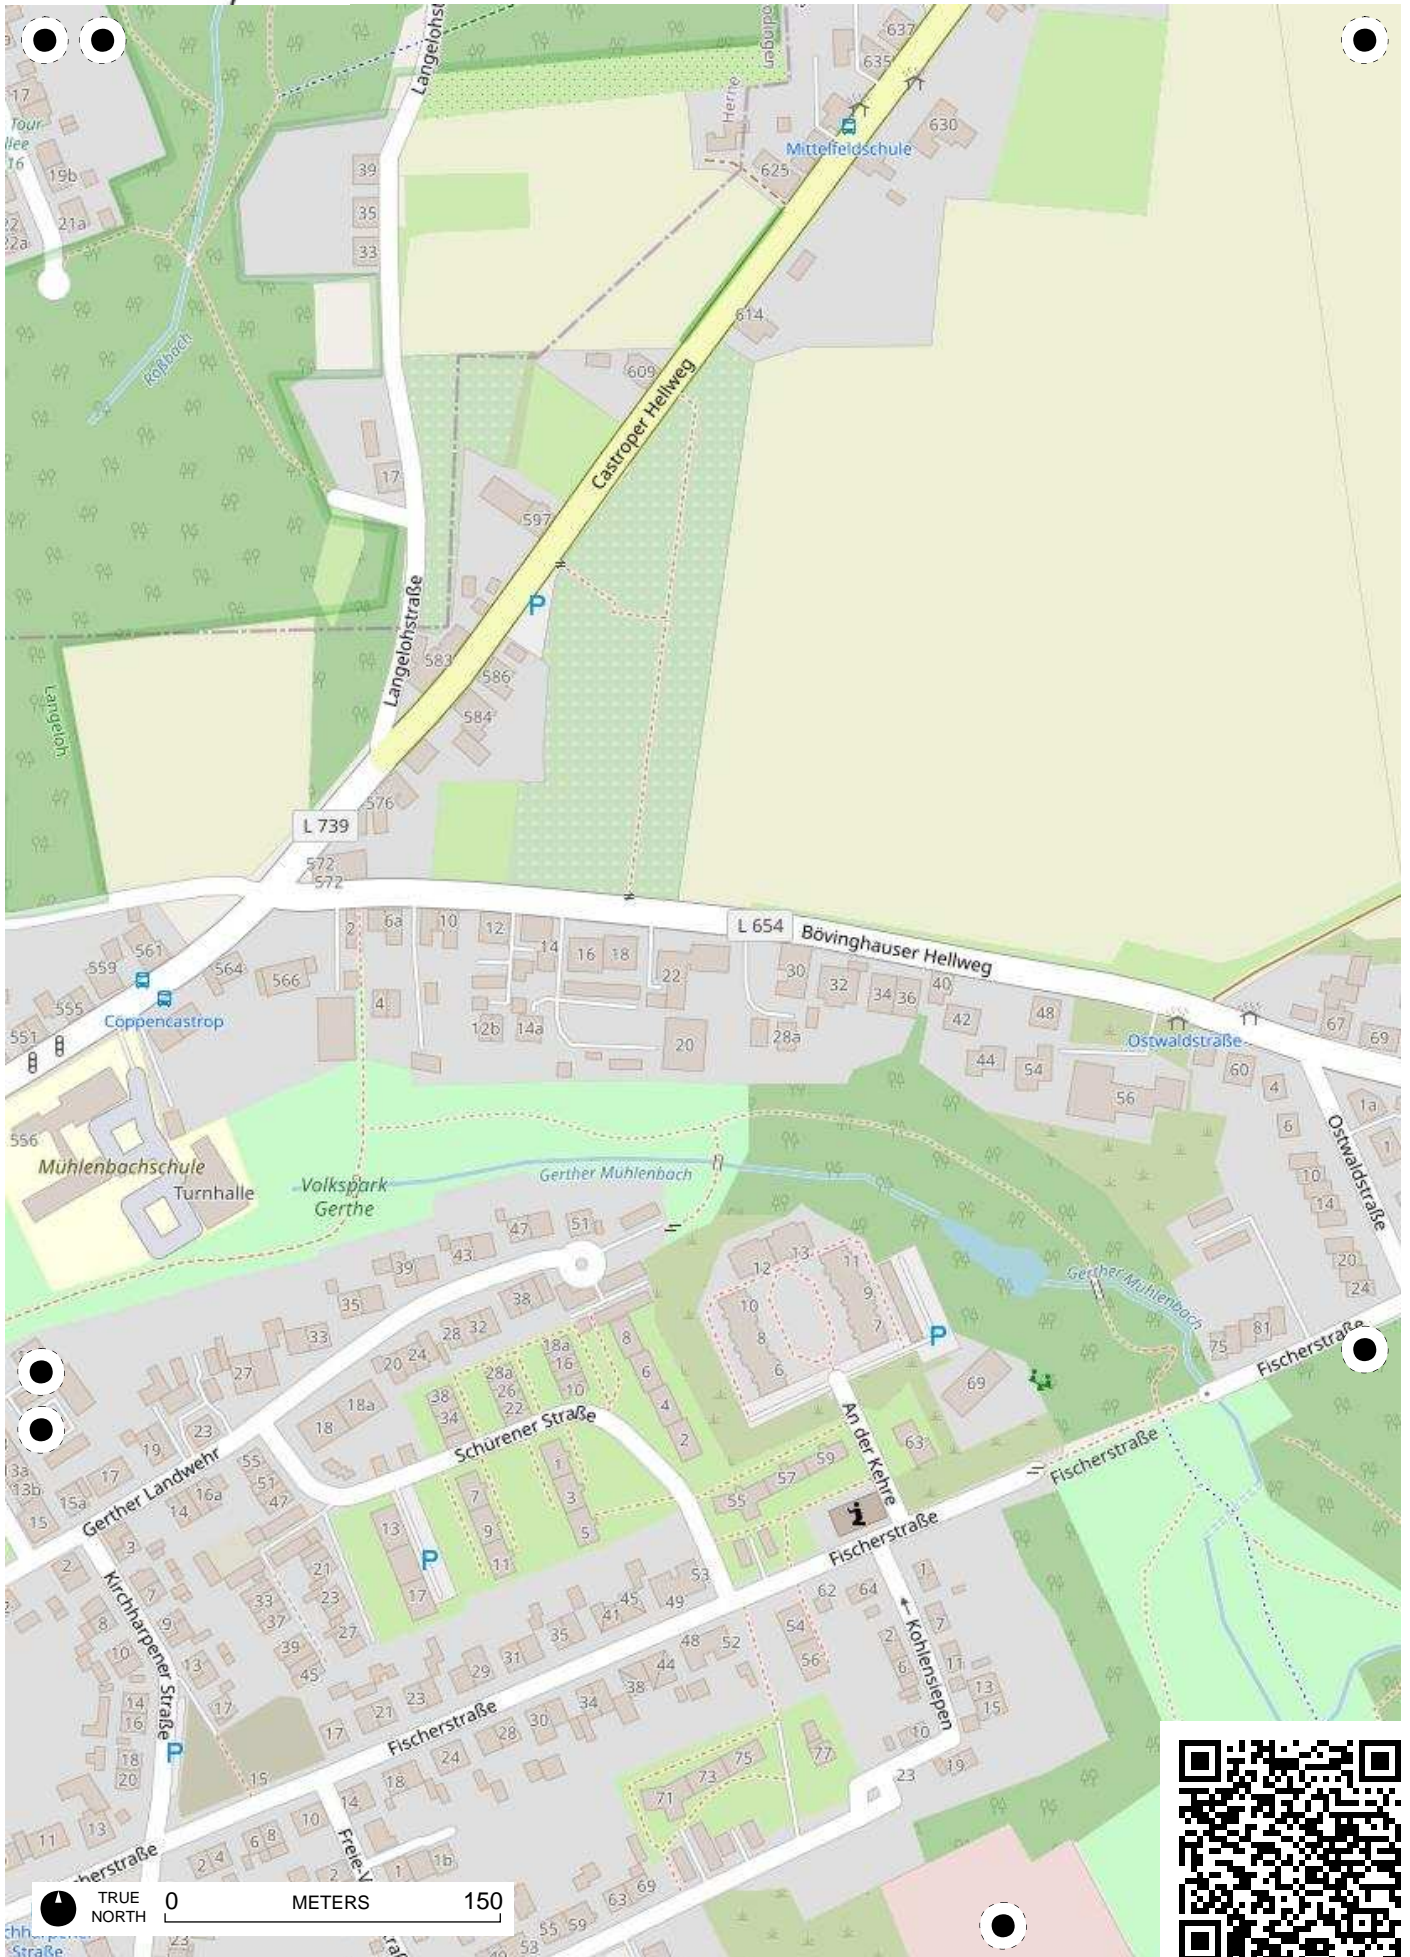

Stadtteil-
Historiker GLS Treuhand in Bochum

100 Jahre Radfahren in Bochum

Radweg-Kartierung 2020

OpenStreetMap
Community Bochum

TRUE NORTH 0 METERS 150

TRUE NORTH 0 METERS 150

TRUE NORTH 0 METERS 150

TRUE NORTH 0 METERS 150

TRUE NORTH 0 METERS 150

TRUE NORTH 0 METERS 150

TRUE NORTH 0 METERS 150