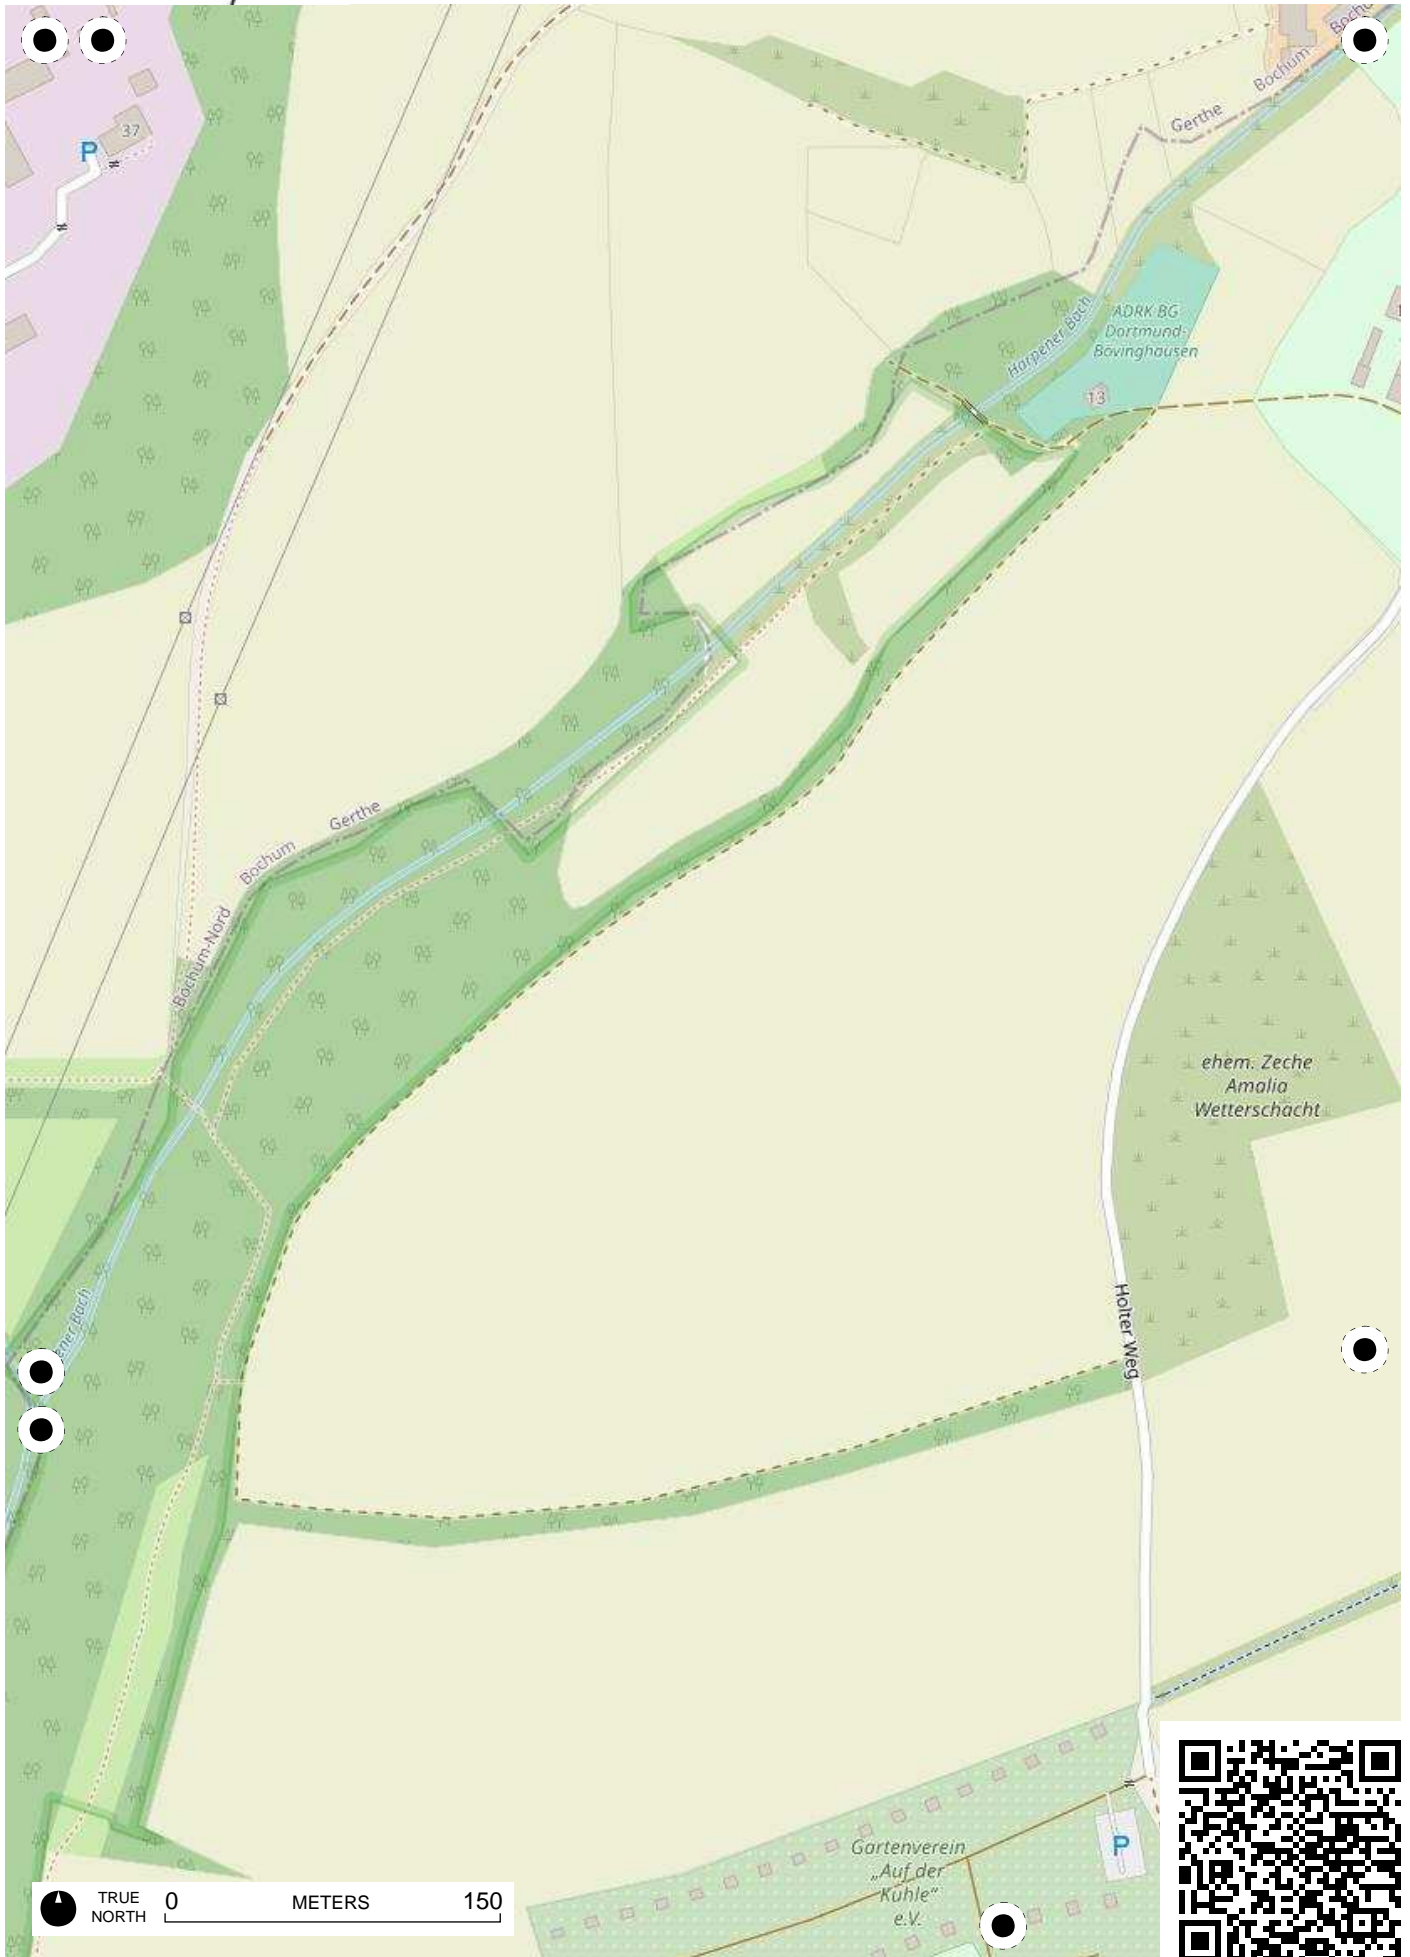

Stadtteil-
Historiker GLS Treuhand in Bochum

100 Jahre Radfahren in Bochum

Radweg-Kartierung 2020

OpenStreetMap
Community Bochum

TRUE NORTH 0 METERS 150

TRUE NORTH 0 METERS 150

TRUE NORTH 0 METERS 150

TRUE NORTH 0 METERS 150

TRUE NORTH 0 METERS 150

TRUE NORTH 0 METERS 150

TRUE NORTH 0 METERS 150