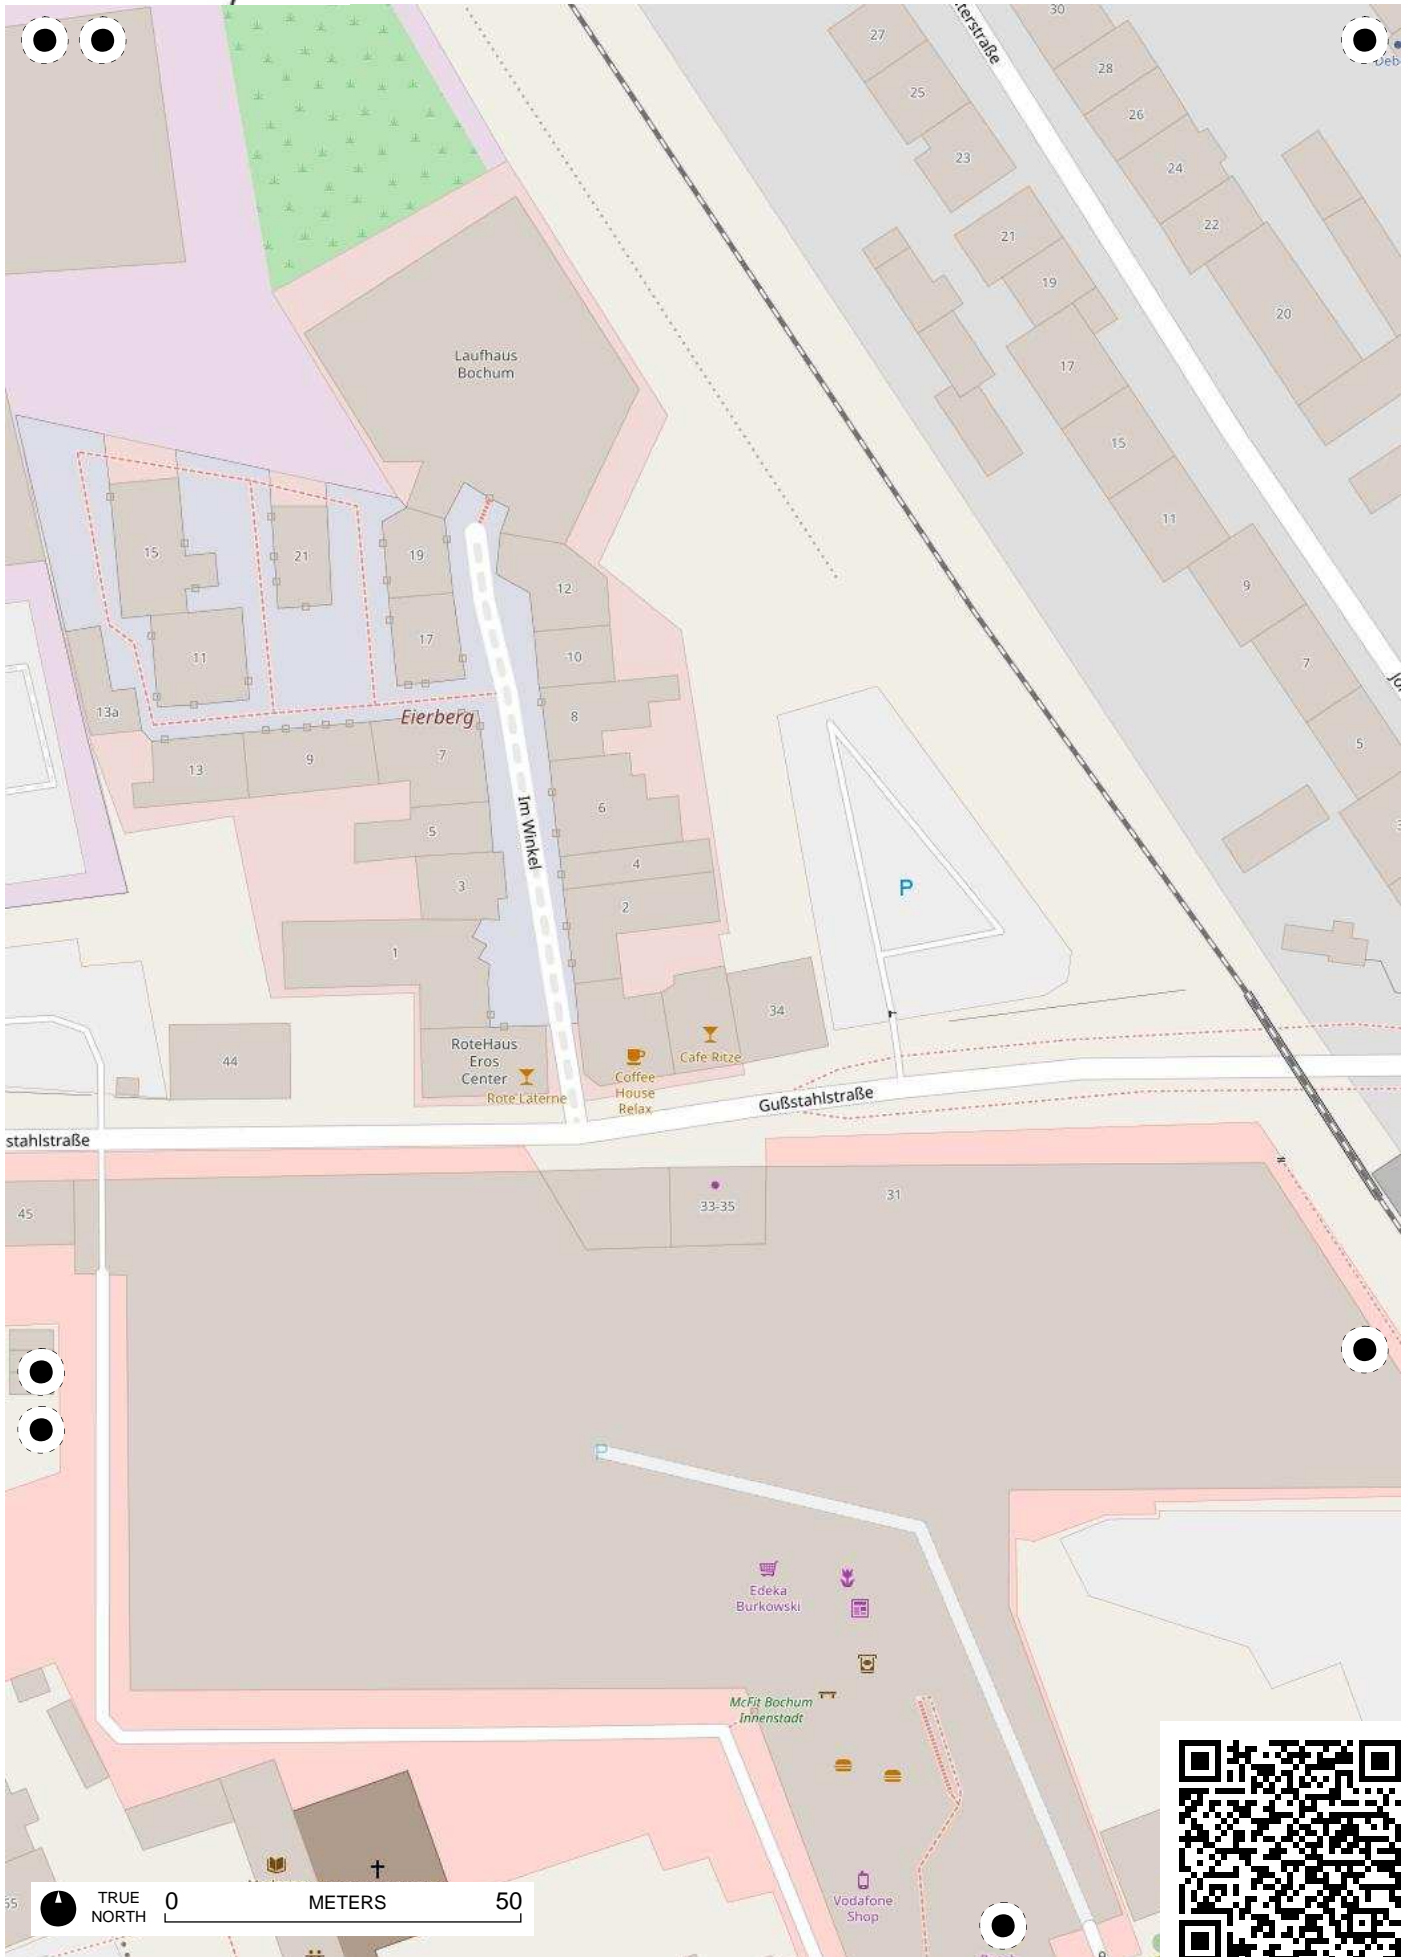

TRUE NORTH 0 METERS 50

TRUE NORTH 0 METERS 50

TRUE NORTH 0 METERS 50

TRUE NORTH 0 METERS 50

TRUE NORTH 0 METERS 50

TRUE NORTH 0 METERS 50

TRUE NORTH 0 METERS 50

Privatbrauerei
Moritz
Fiege Museum