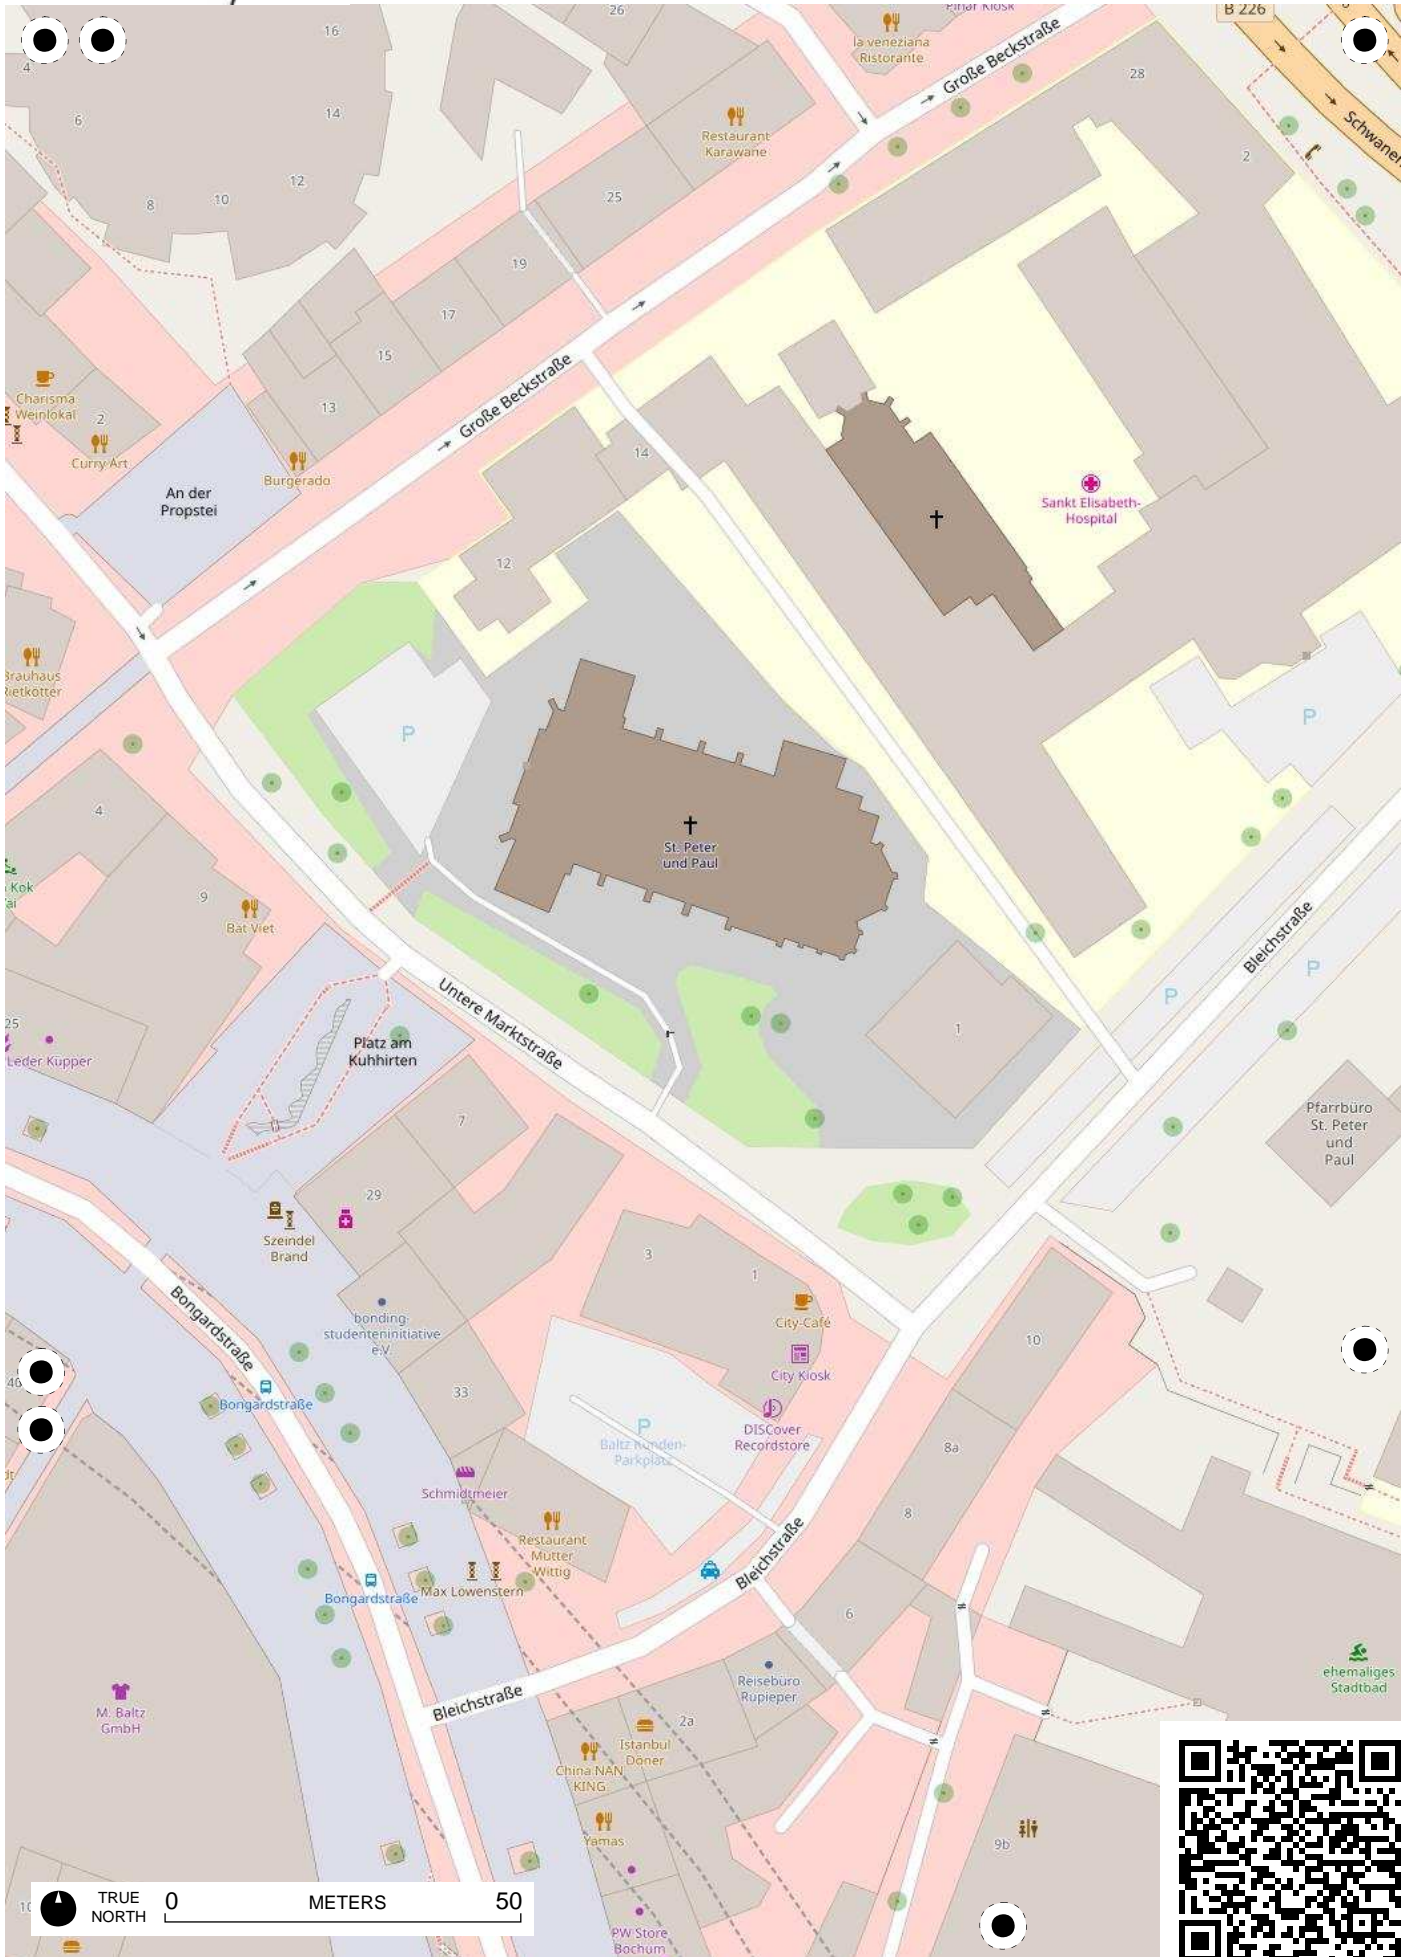

TRUE NORTH 0 METERS 50

TRUE NORTH 0 METERS 50

TRUE NORTH 0 METERS 50

TRUE NORTH 0 METERS 50

TRUE NORTH 0 METERS 50

TRUE NORTH 0 METERS 50

TRUE NORTH 0 METERS 50

Privatbrauerei
Moritz
Fiege Museum