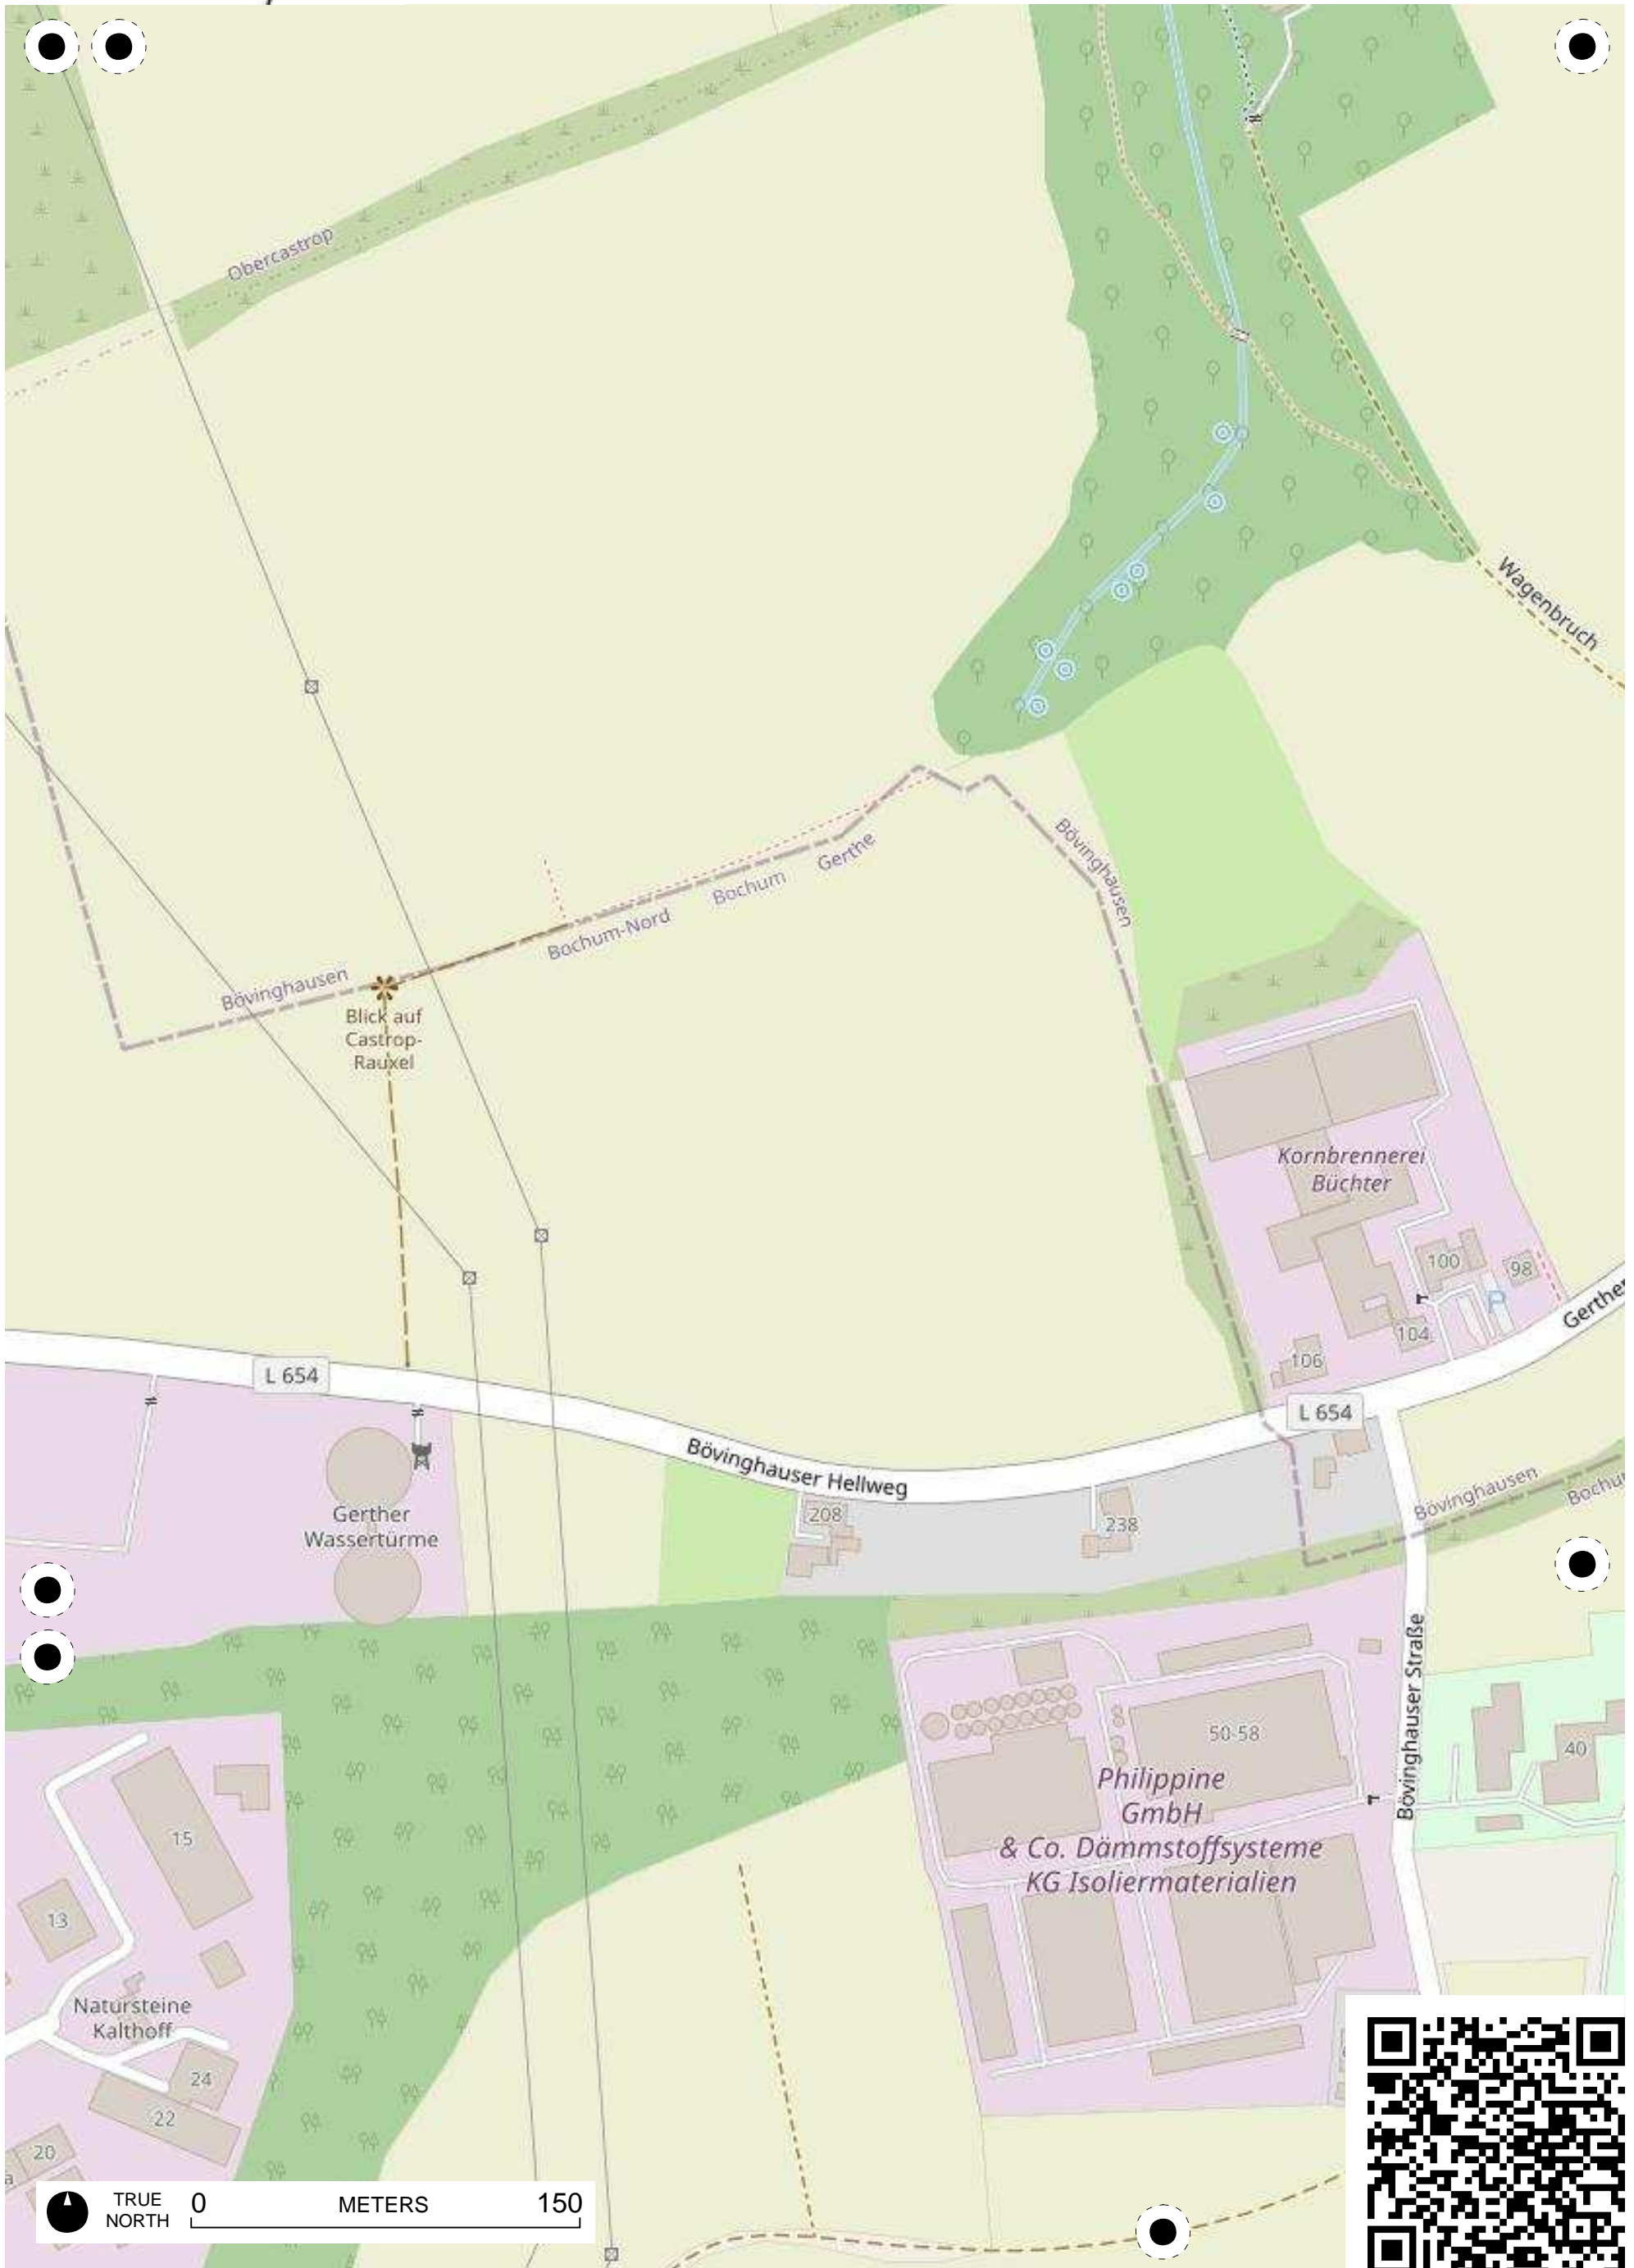

## 100 Jahre Radfahren in Bochum

Radweg-Kartierung 2020

OpenStreetMap  
Community Bochum

**BOCHUM**

**GERTHE**

TRUE NORTH 0 METERS 150

TRUE NORTH 0 METERS 150

TRUE NORTH 0 METERS 150

TRUE NORTH 0 METERS 150