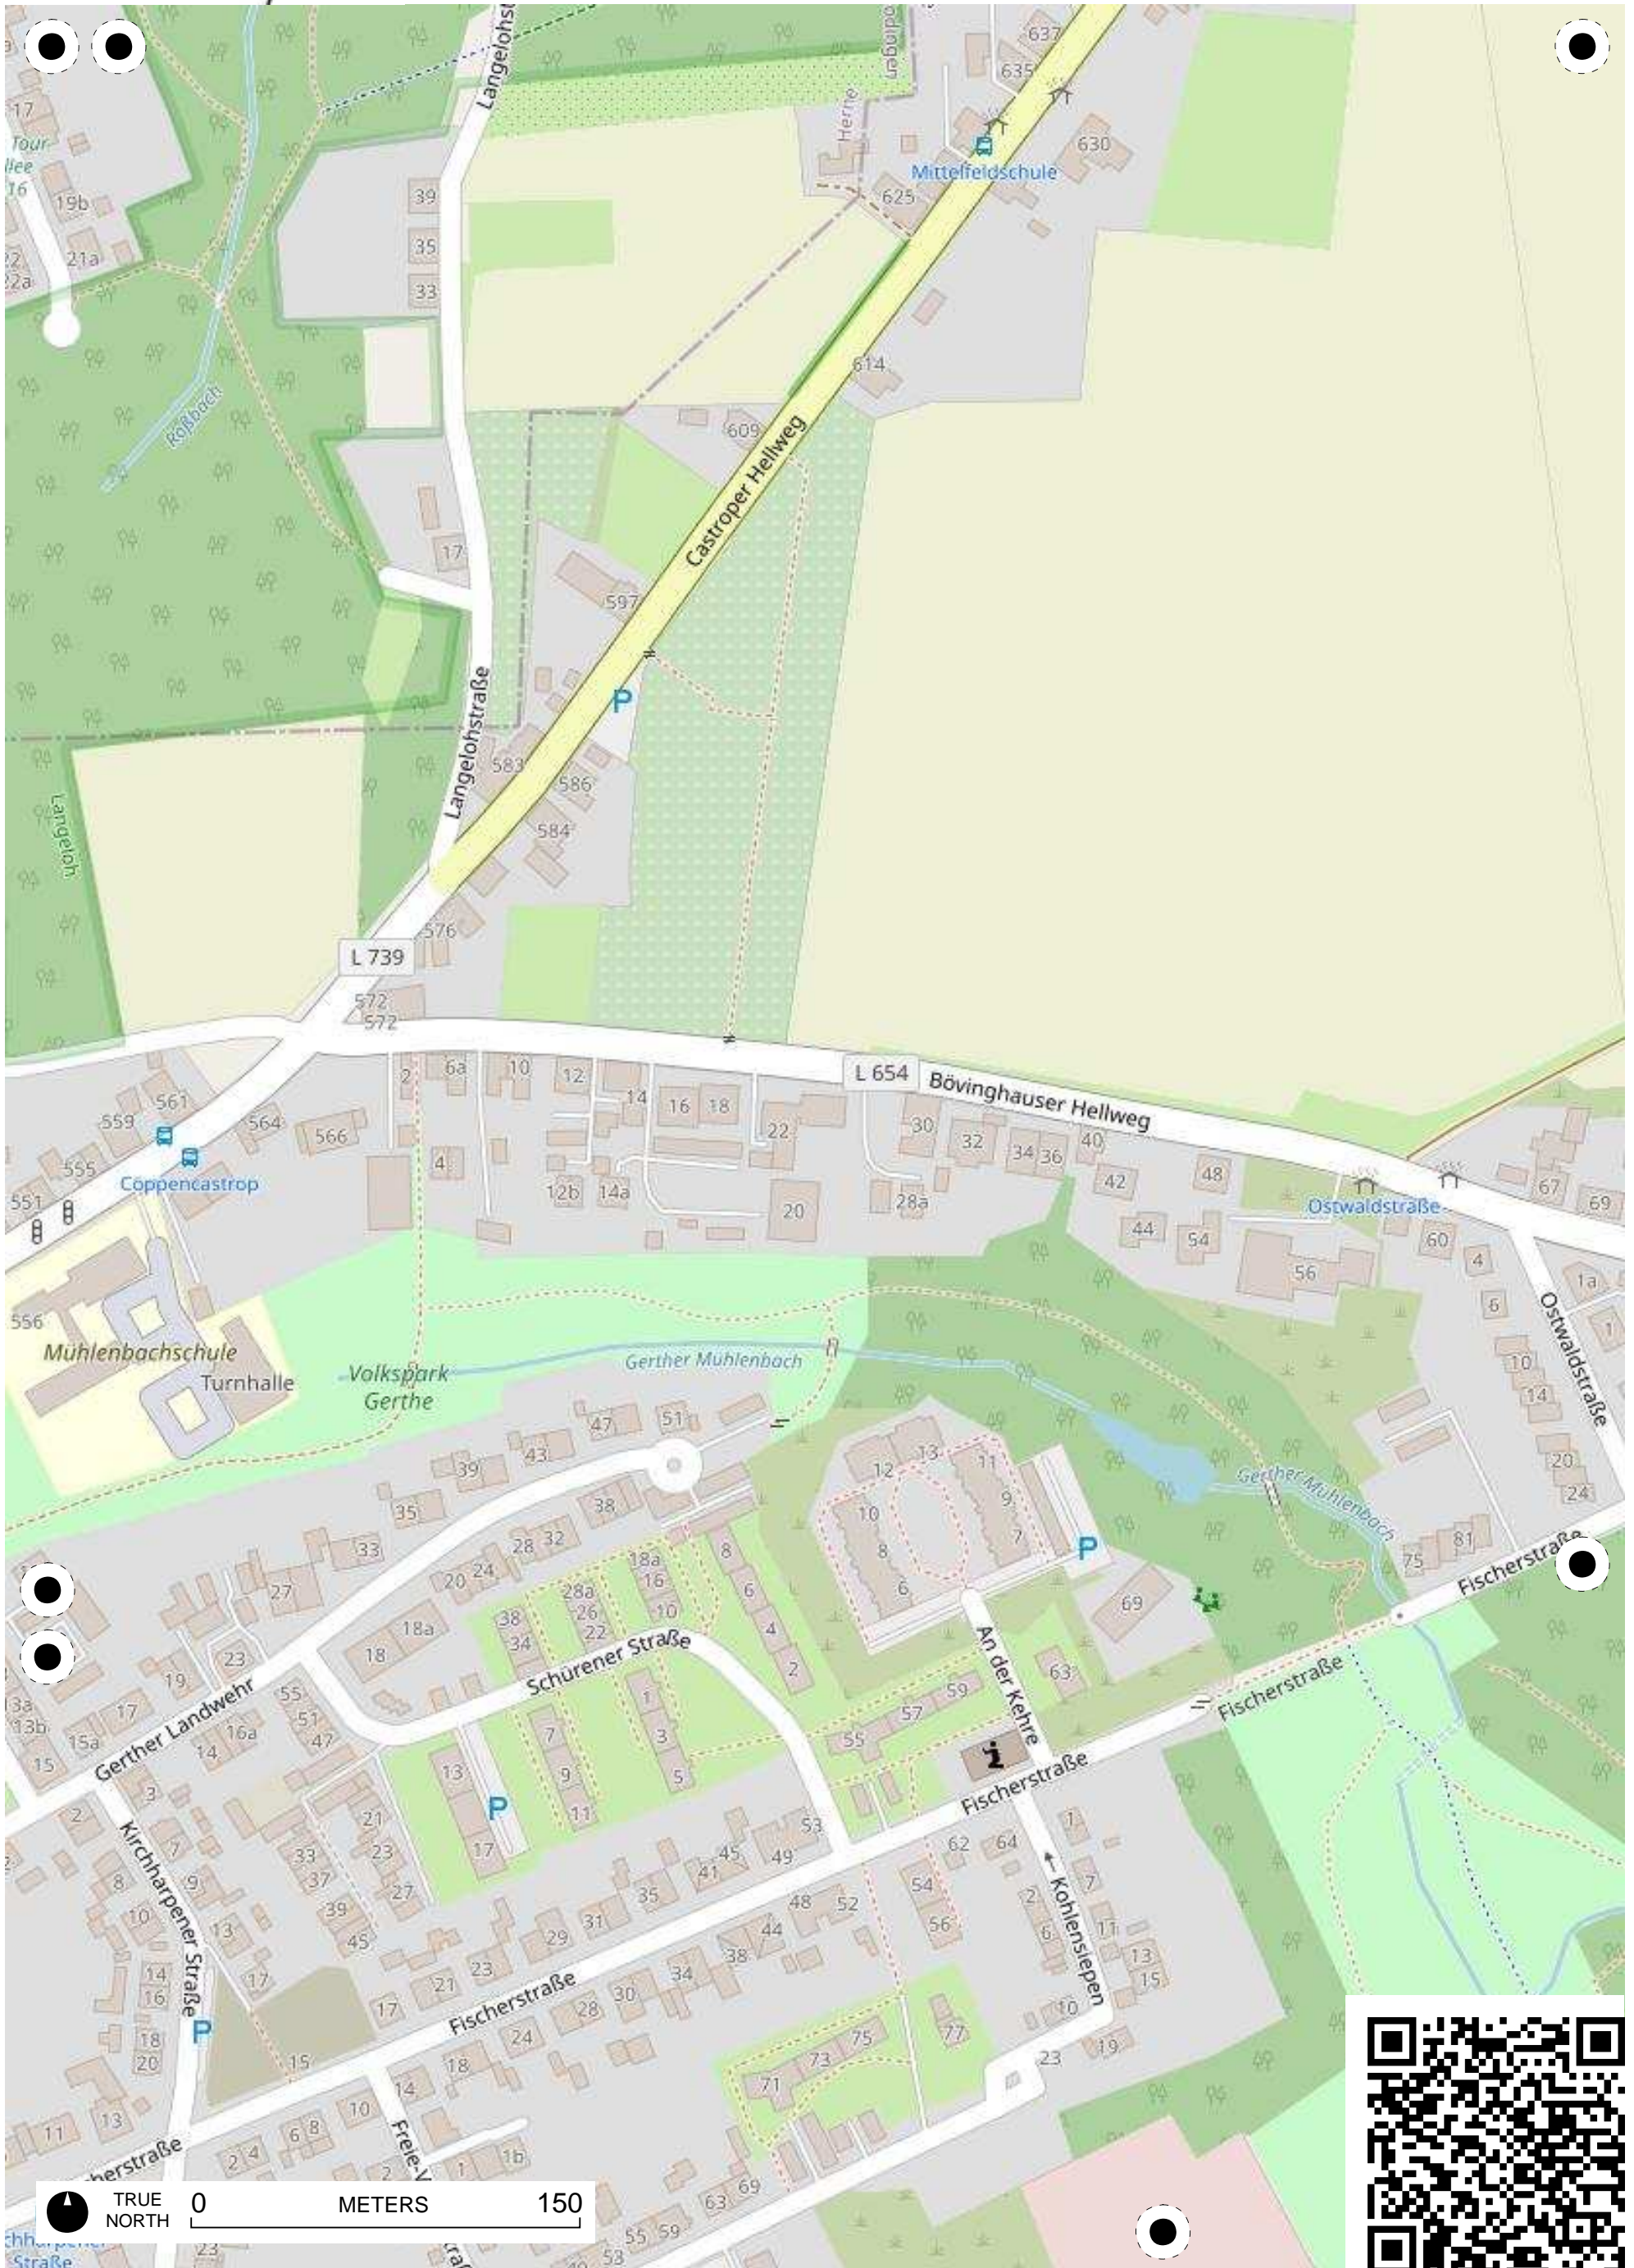

## 100 Jahre Radfahren in Bochum

Radweg-Kartierung 2020

OpenStreetMap  
Community Bochum

**BOCHUM**

**GERTHE**

TRUE NORTH 0 METERS 150

TRUE NORTH 0 METERS 150

TRUE NORTH 0 METERS 150

TRUE NORTH 0 METERS 150