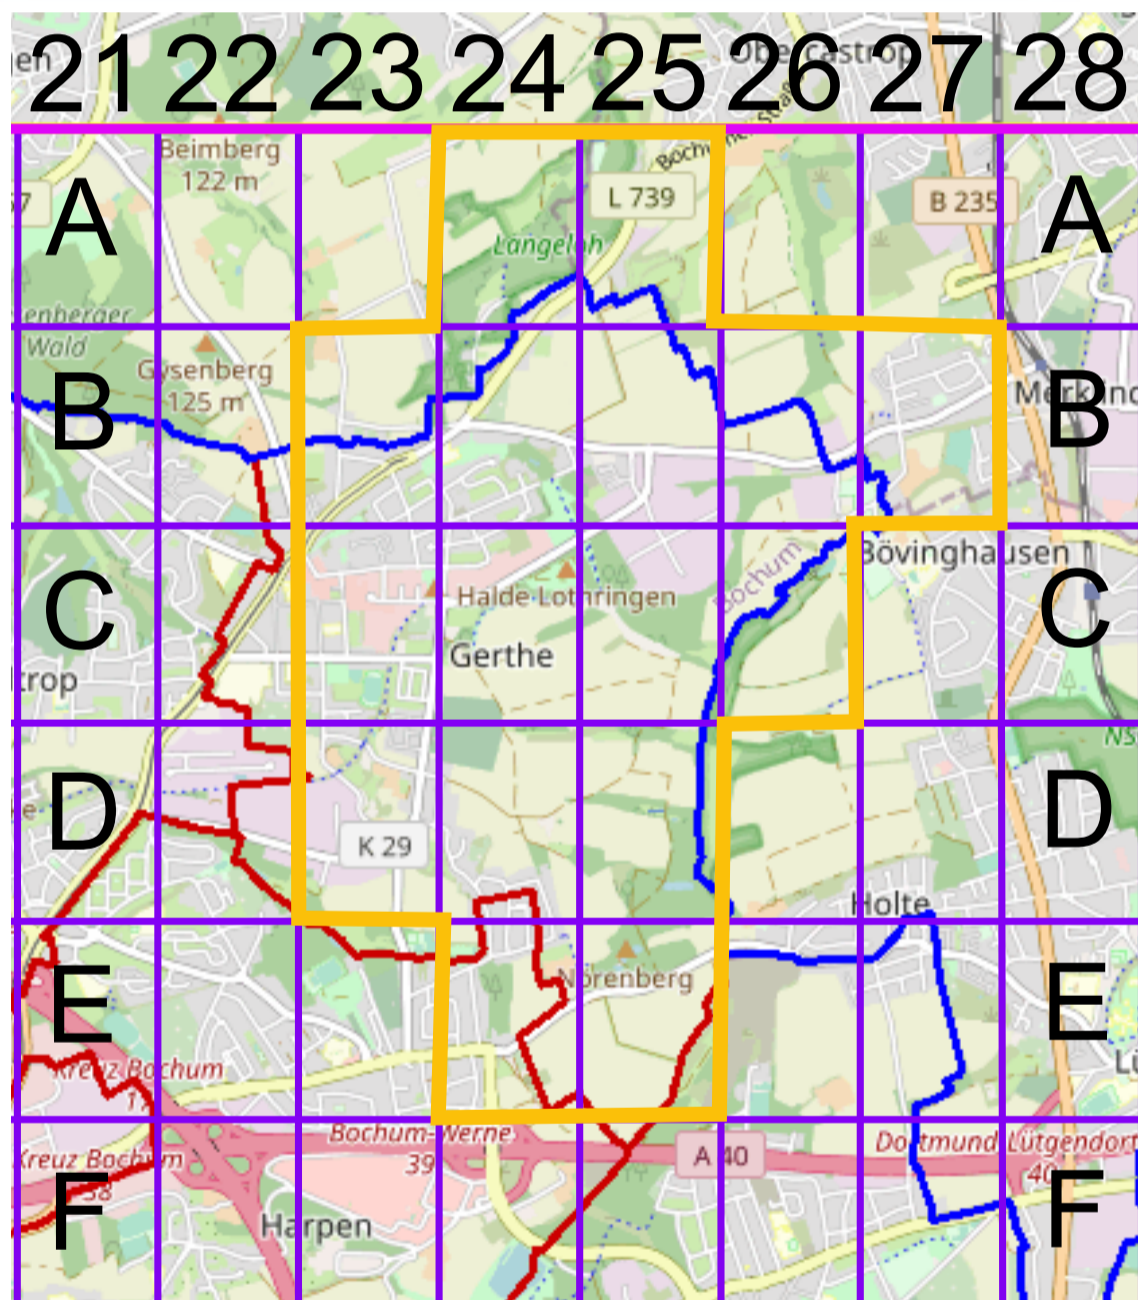

## 100 Jahre Radfahren in Bochum

Radweg-Kartierung 2020

OpenStreetMap  
Community Bochum

**BOCHUM**

**GERTHE**

TRUE NORTH 0 METERS 150

TRUE NORTH 0 METERS 150

TRUE NORTH 0 METERS 150

TRUE NORTH 0 METERS 150