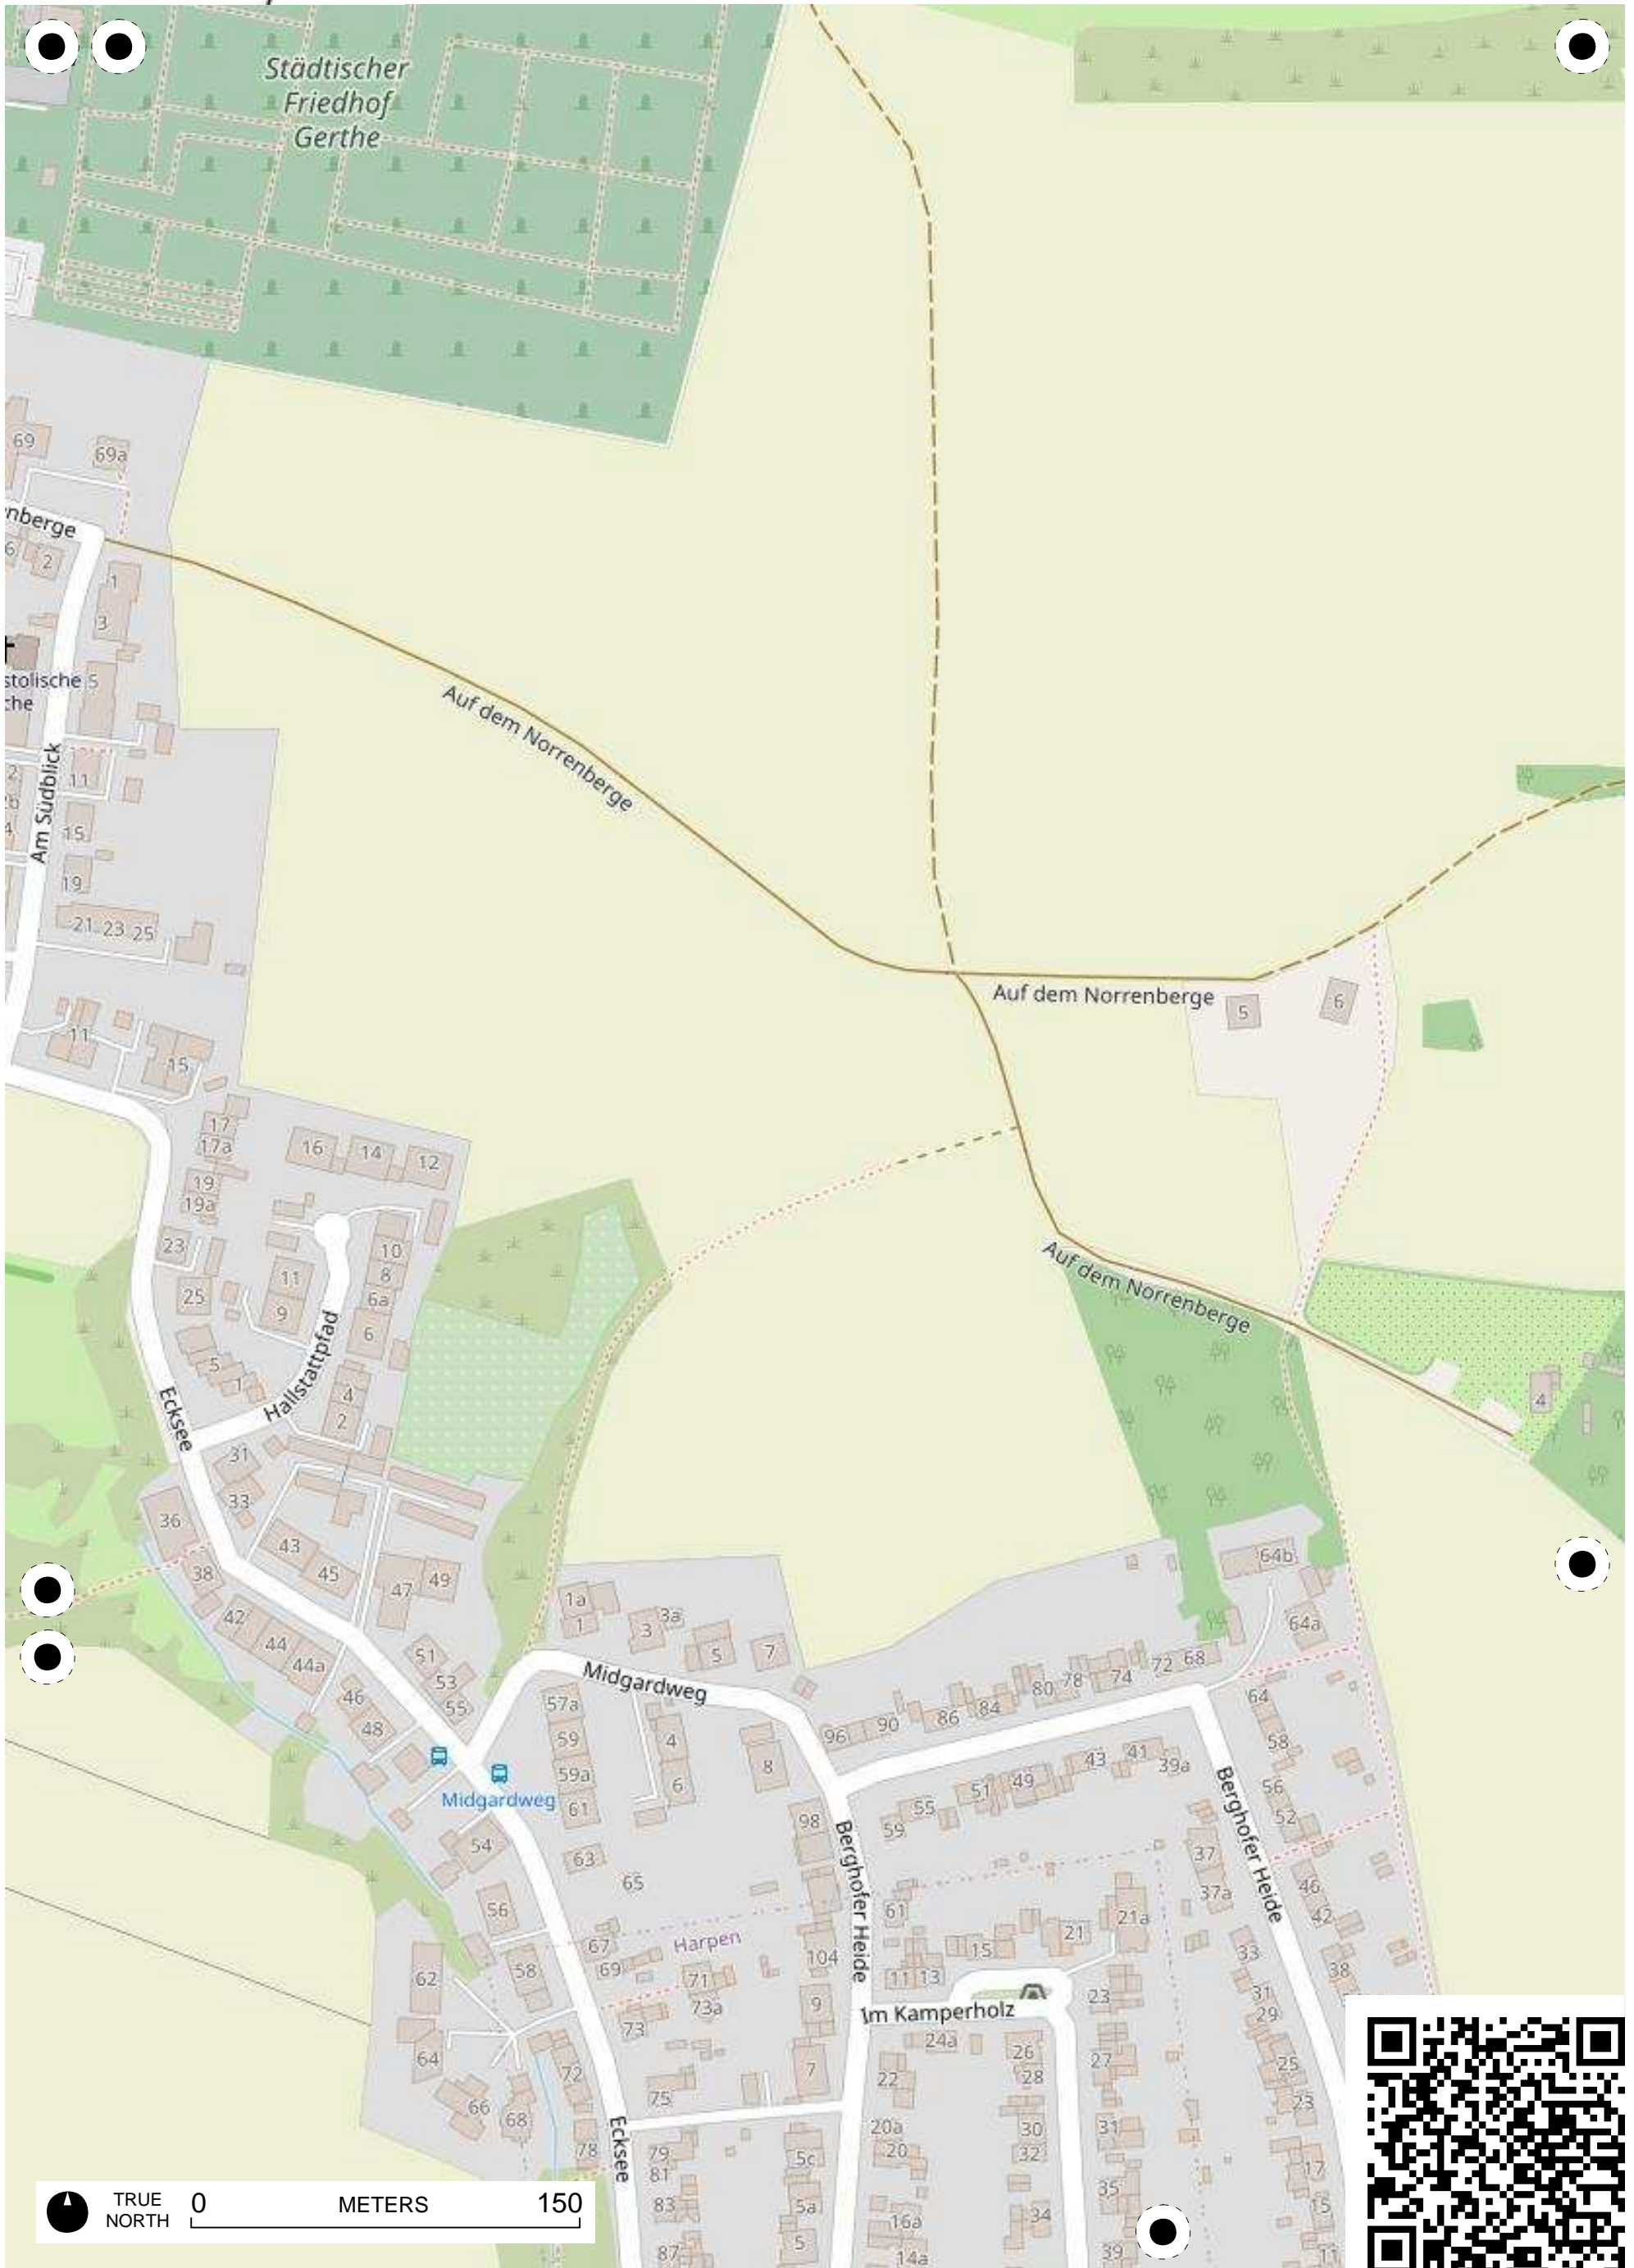

## 100 Jahre Radfahren in Bochum

Radweg-Kartierung 2020

OpenStreetMap  
Community Bochum

**BOCHUM**

**GERTHE**

TRUE NORTH 0 METERS 150

TRUE NORTH 0 METERS 150

TRUE NORTH 0 METERS 150

TRUE NORTH 0 METERS 150