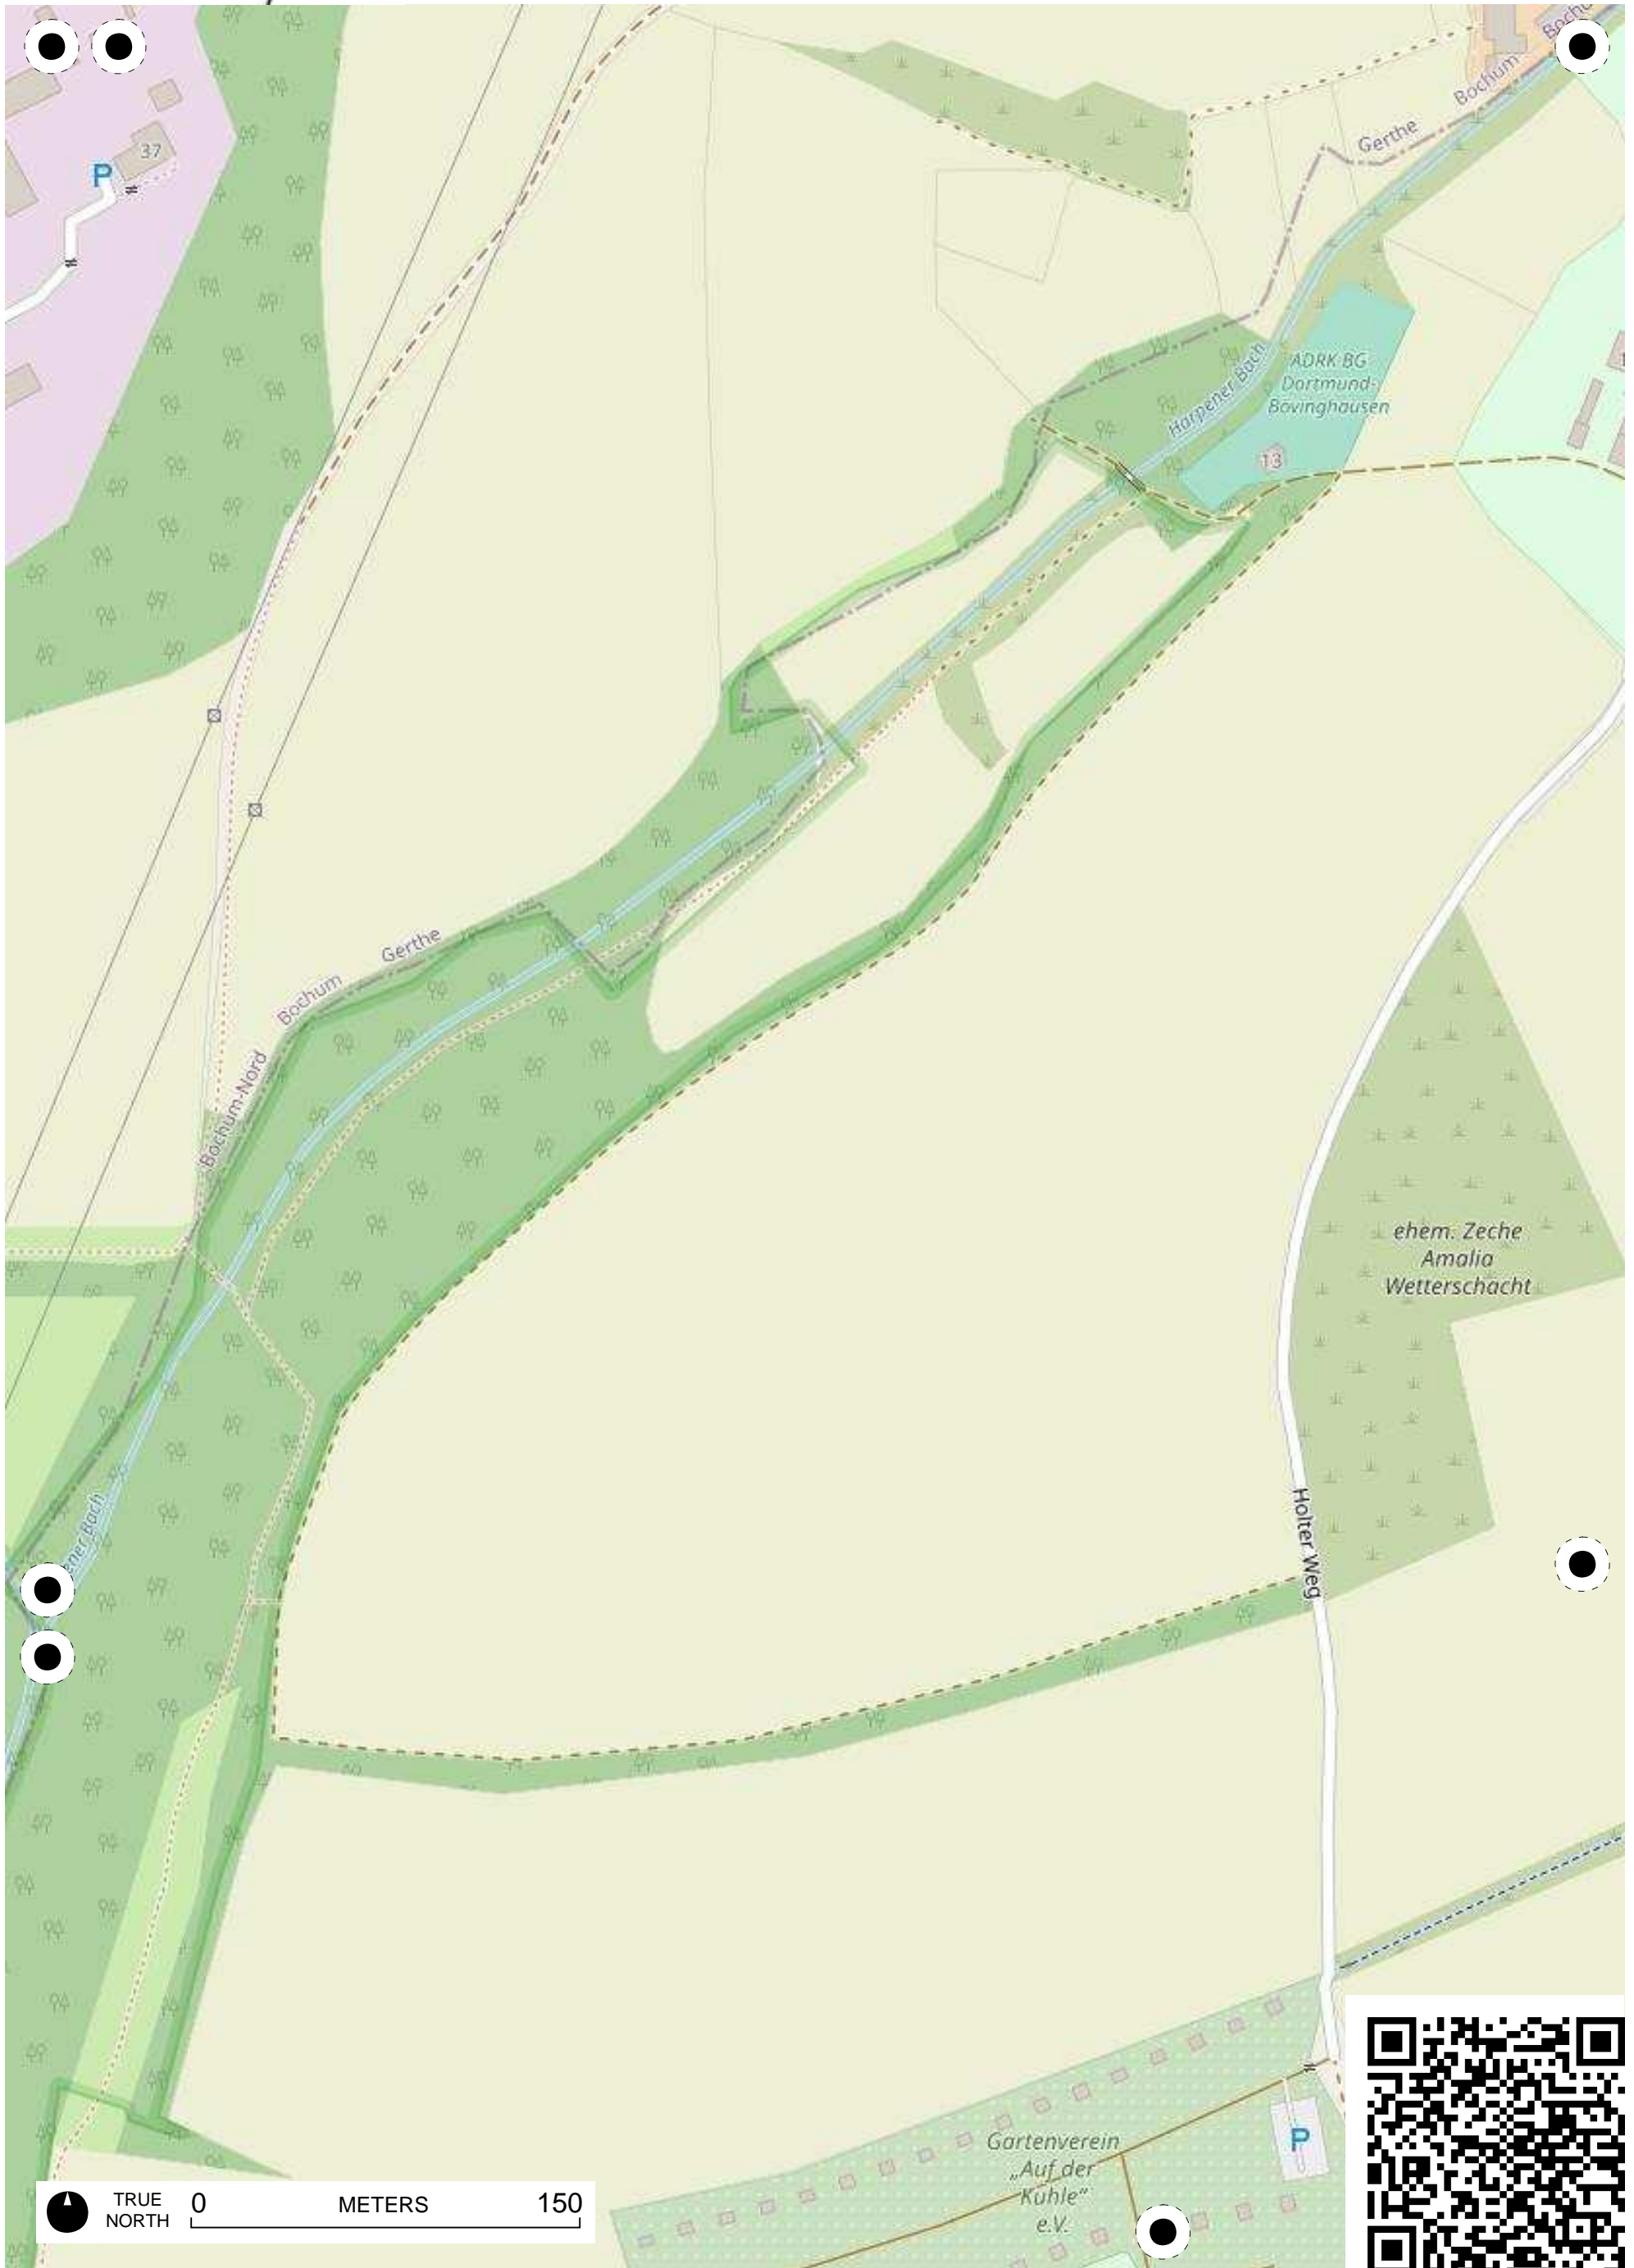

## 100 Jahre Radfahren in Bochum

Radweg-Kartierung 2020

OpenStreetMap  
Community Bochum

**BOCHUM**

**GERTHE**

TRUE NORTH 0 METERS 150

TRUE NORTH 0 METERS 150

TRUE NORTH 0 METERS 150

TRUE NORTH 0 METERS 150