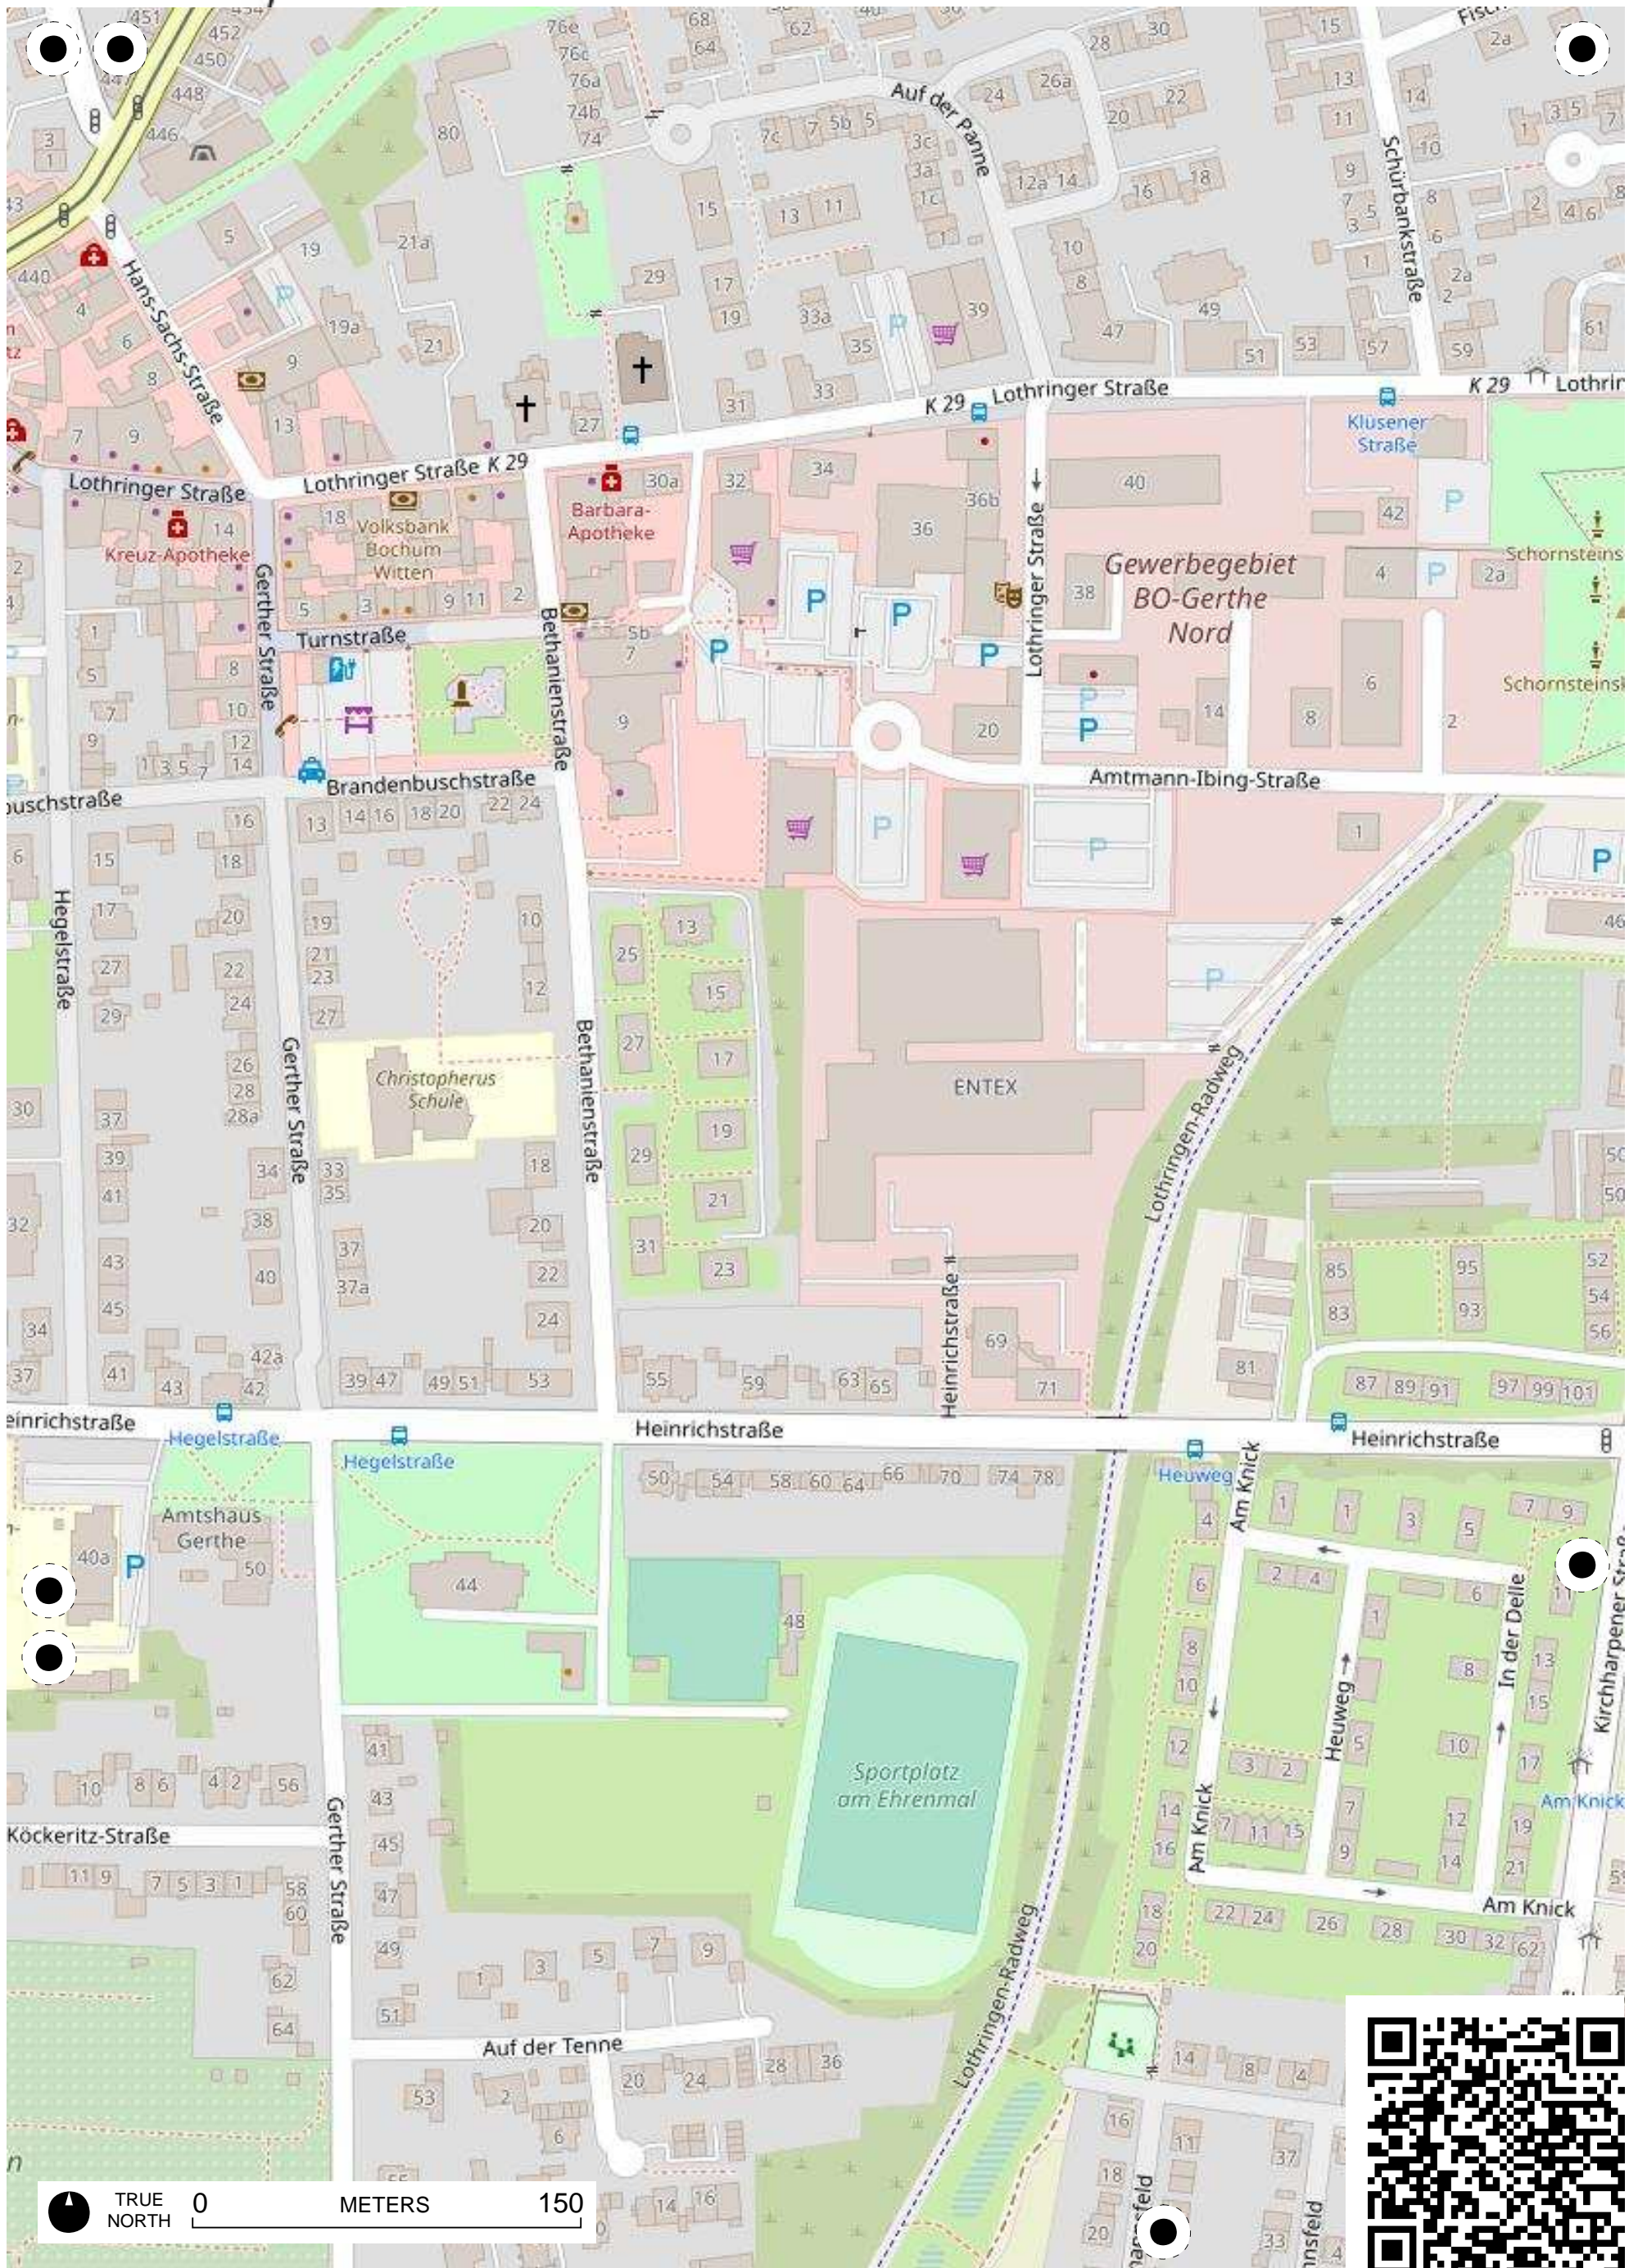

## 100 Jahre Radfahren in Bochum

Radweg-Kartierung 2020

OpenStreetMap  
Community Bochum

**BOCHUM**

**GERTHE**

TRUE NORTH 0 METERS 150

TRUE NORTH 0 METERS 150

TRUE NORTH 0 METERS 150

TRUE NORTH 0 METERS 150