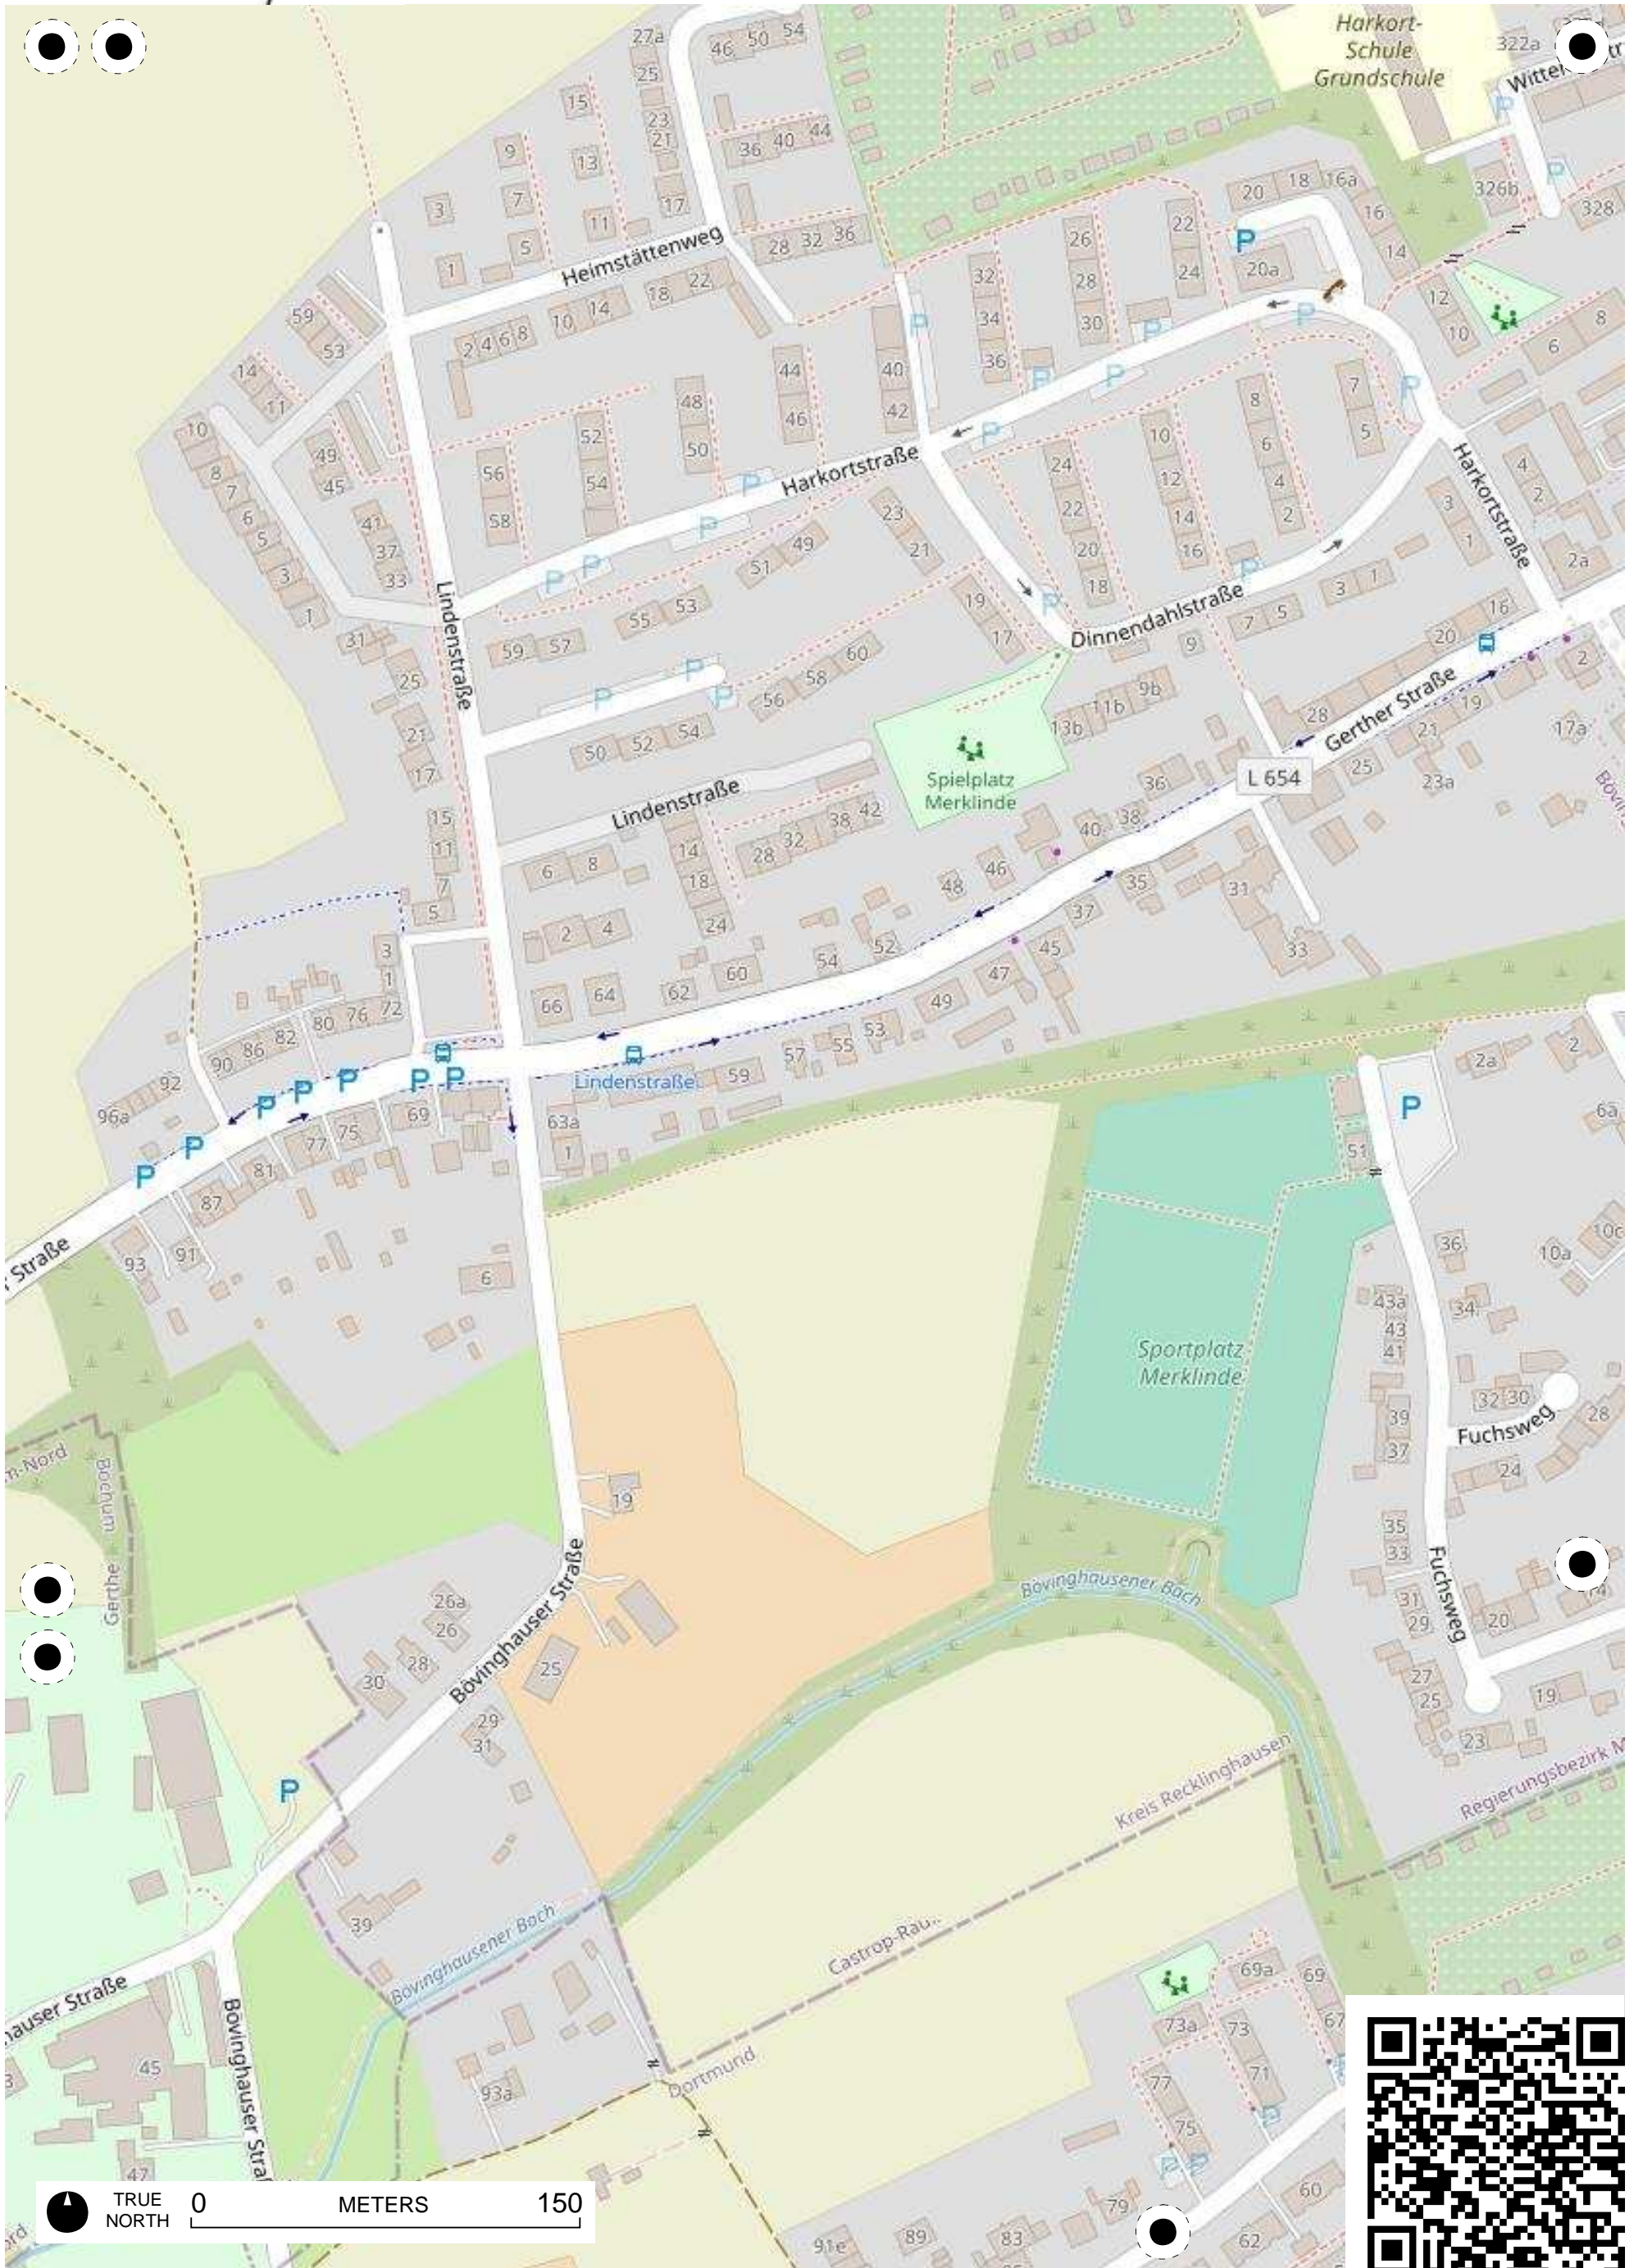

## 100 Jahre Radfahren in Bochum

Radweg-Kartierung 2020

OpenStreetMap  
Community Bochum

**BOCHUM**

**GERTHE**

TRUE NORTH 0 METERS 150

TRUE NORTH 0 METERS 150

TRUE NORTH 0 METERS 150

TRUE NORTH 0 METERS 150