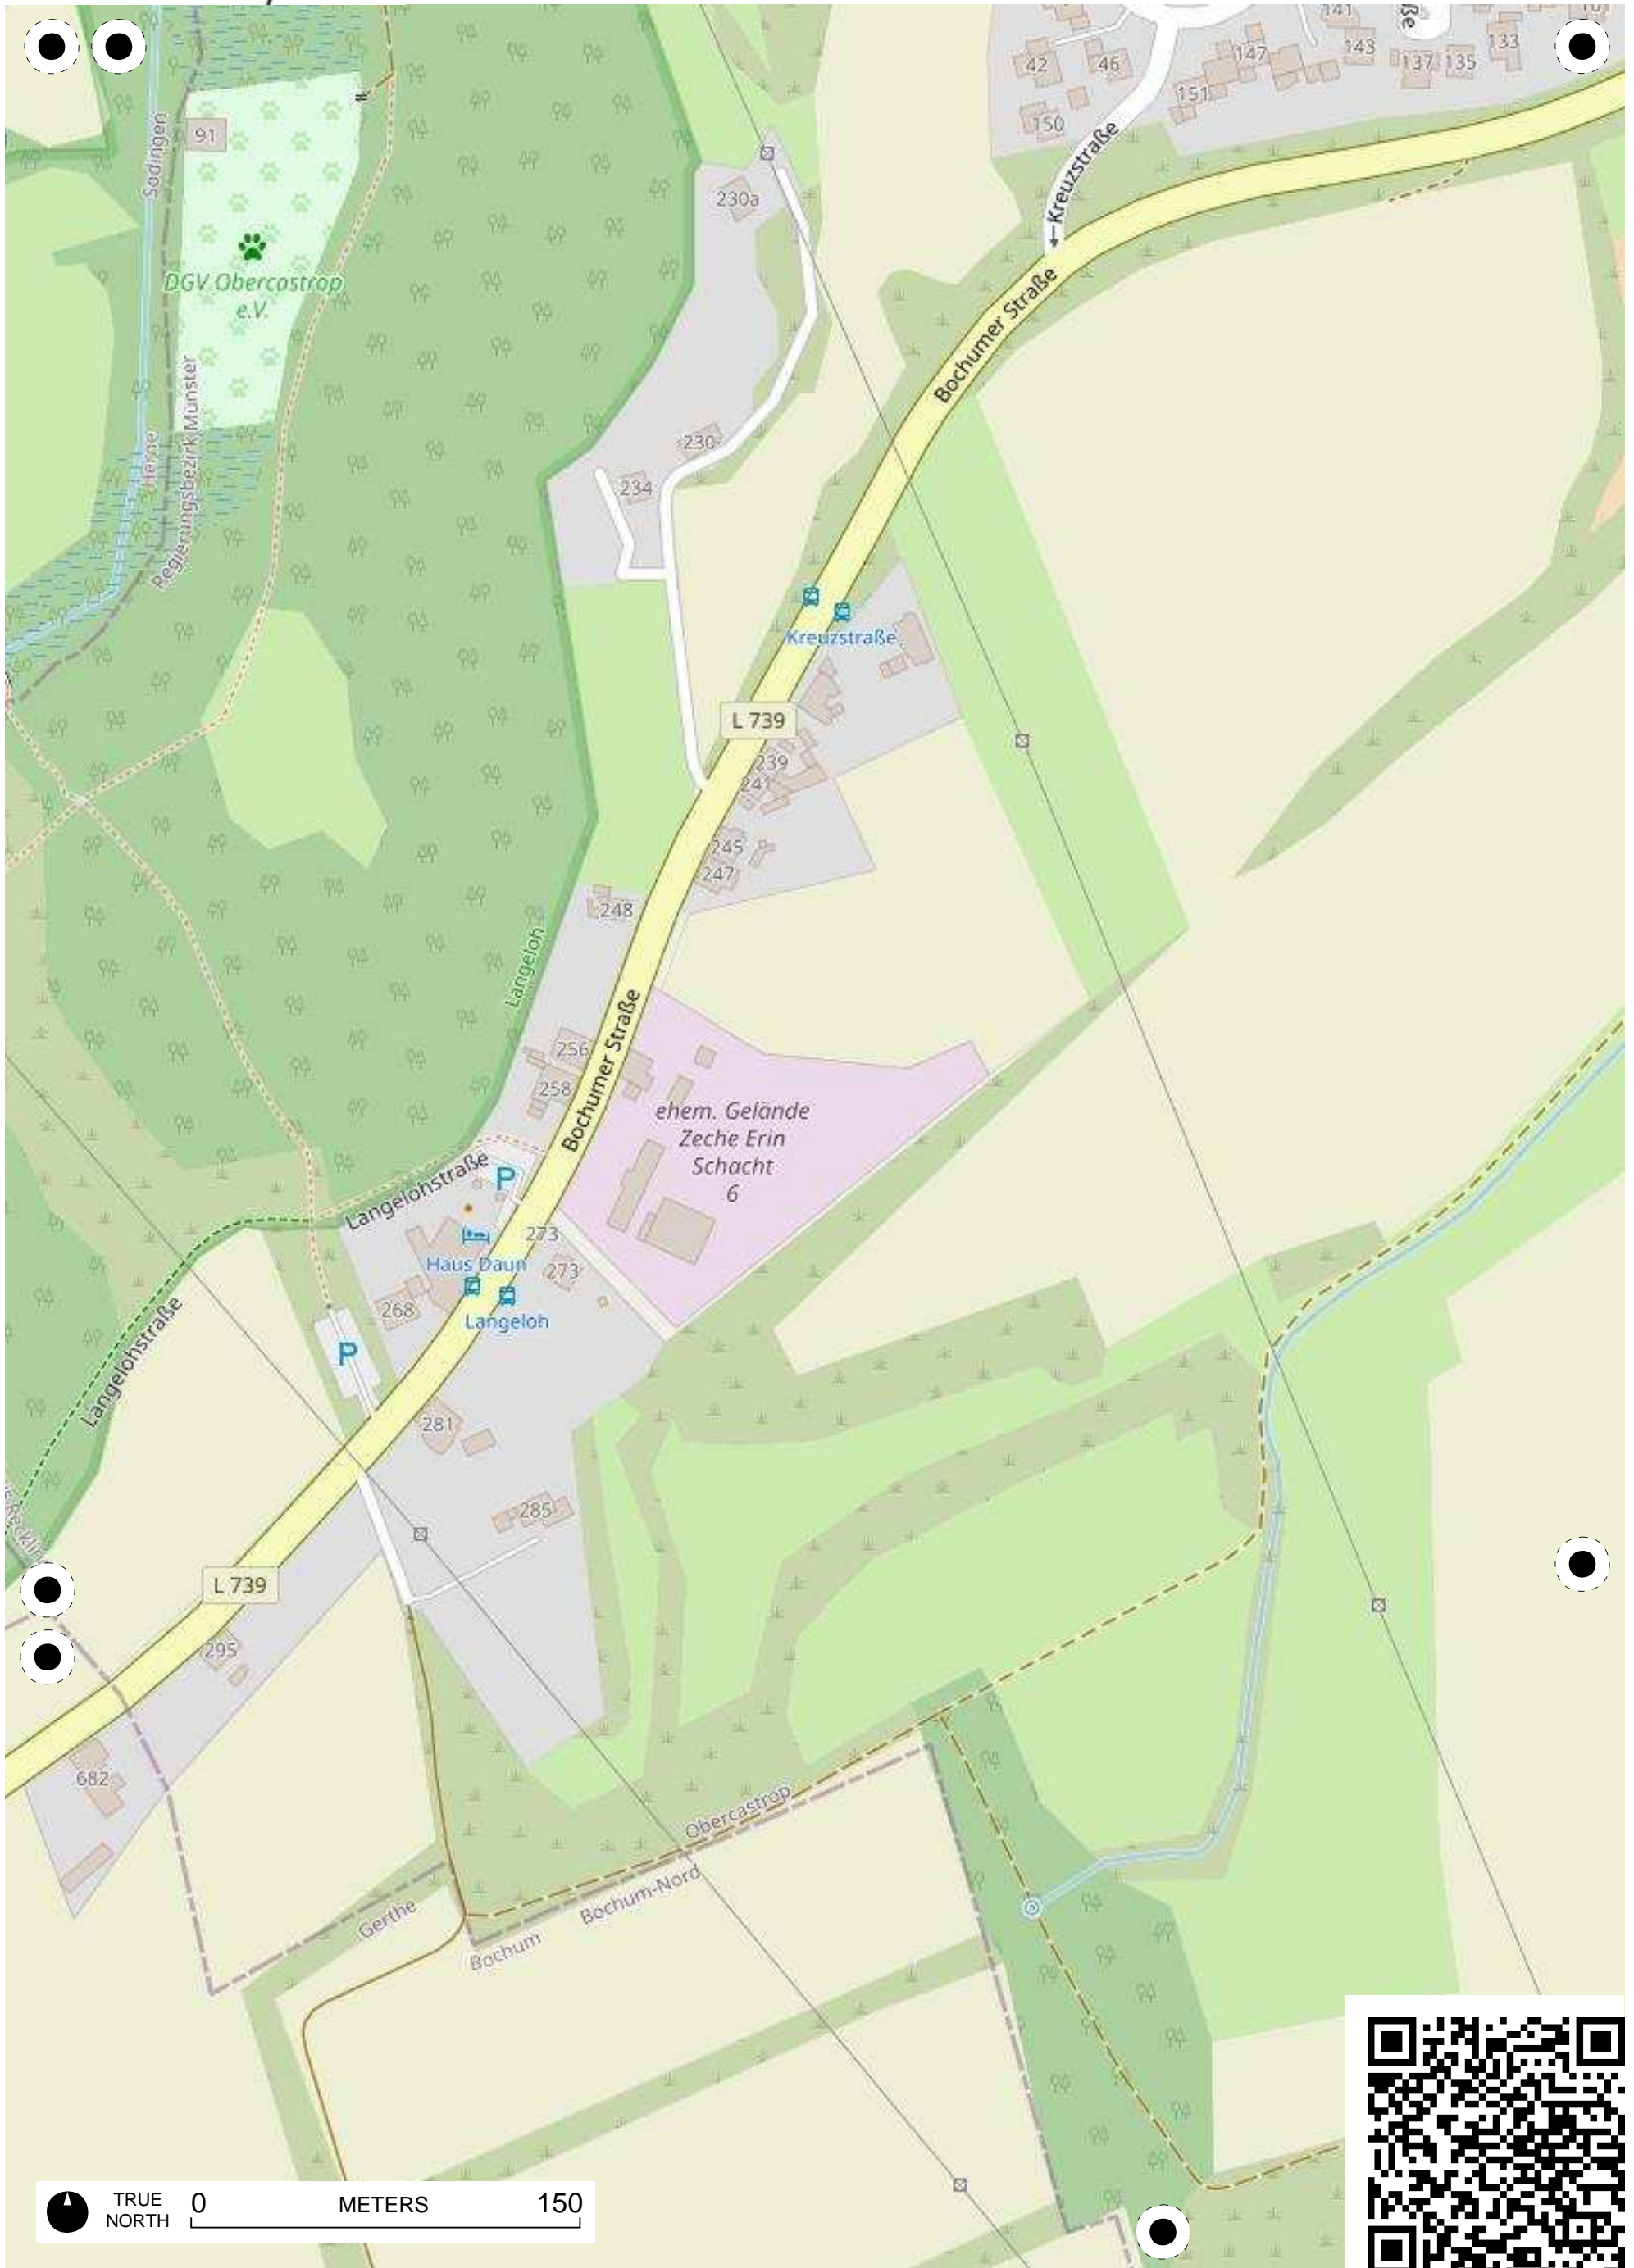

## 100 Jahre Radfahren in Bochum

Radweg-Kartierung 2020

OpenStreetMap  
Community Bochum

**BOCHUM**

**GERTHE**

TRUE NORTH 0 METERS 150

TRUE NORTH 0 METERS 150

TRUE NORTH 0 METERS 150

TRUE NORTH 0 METERS 150