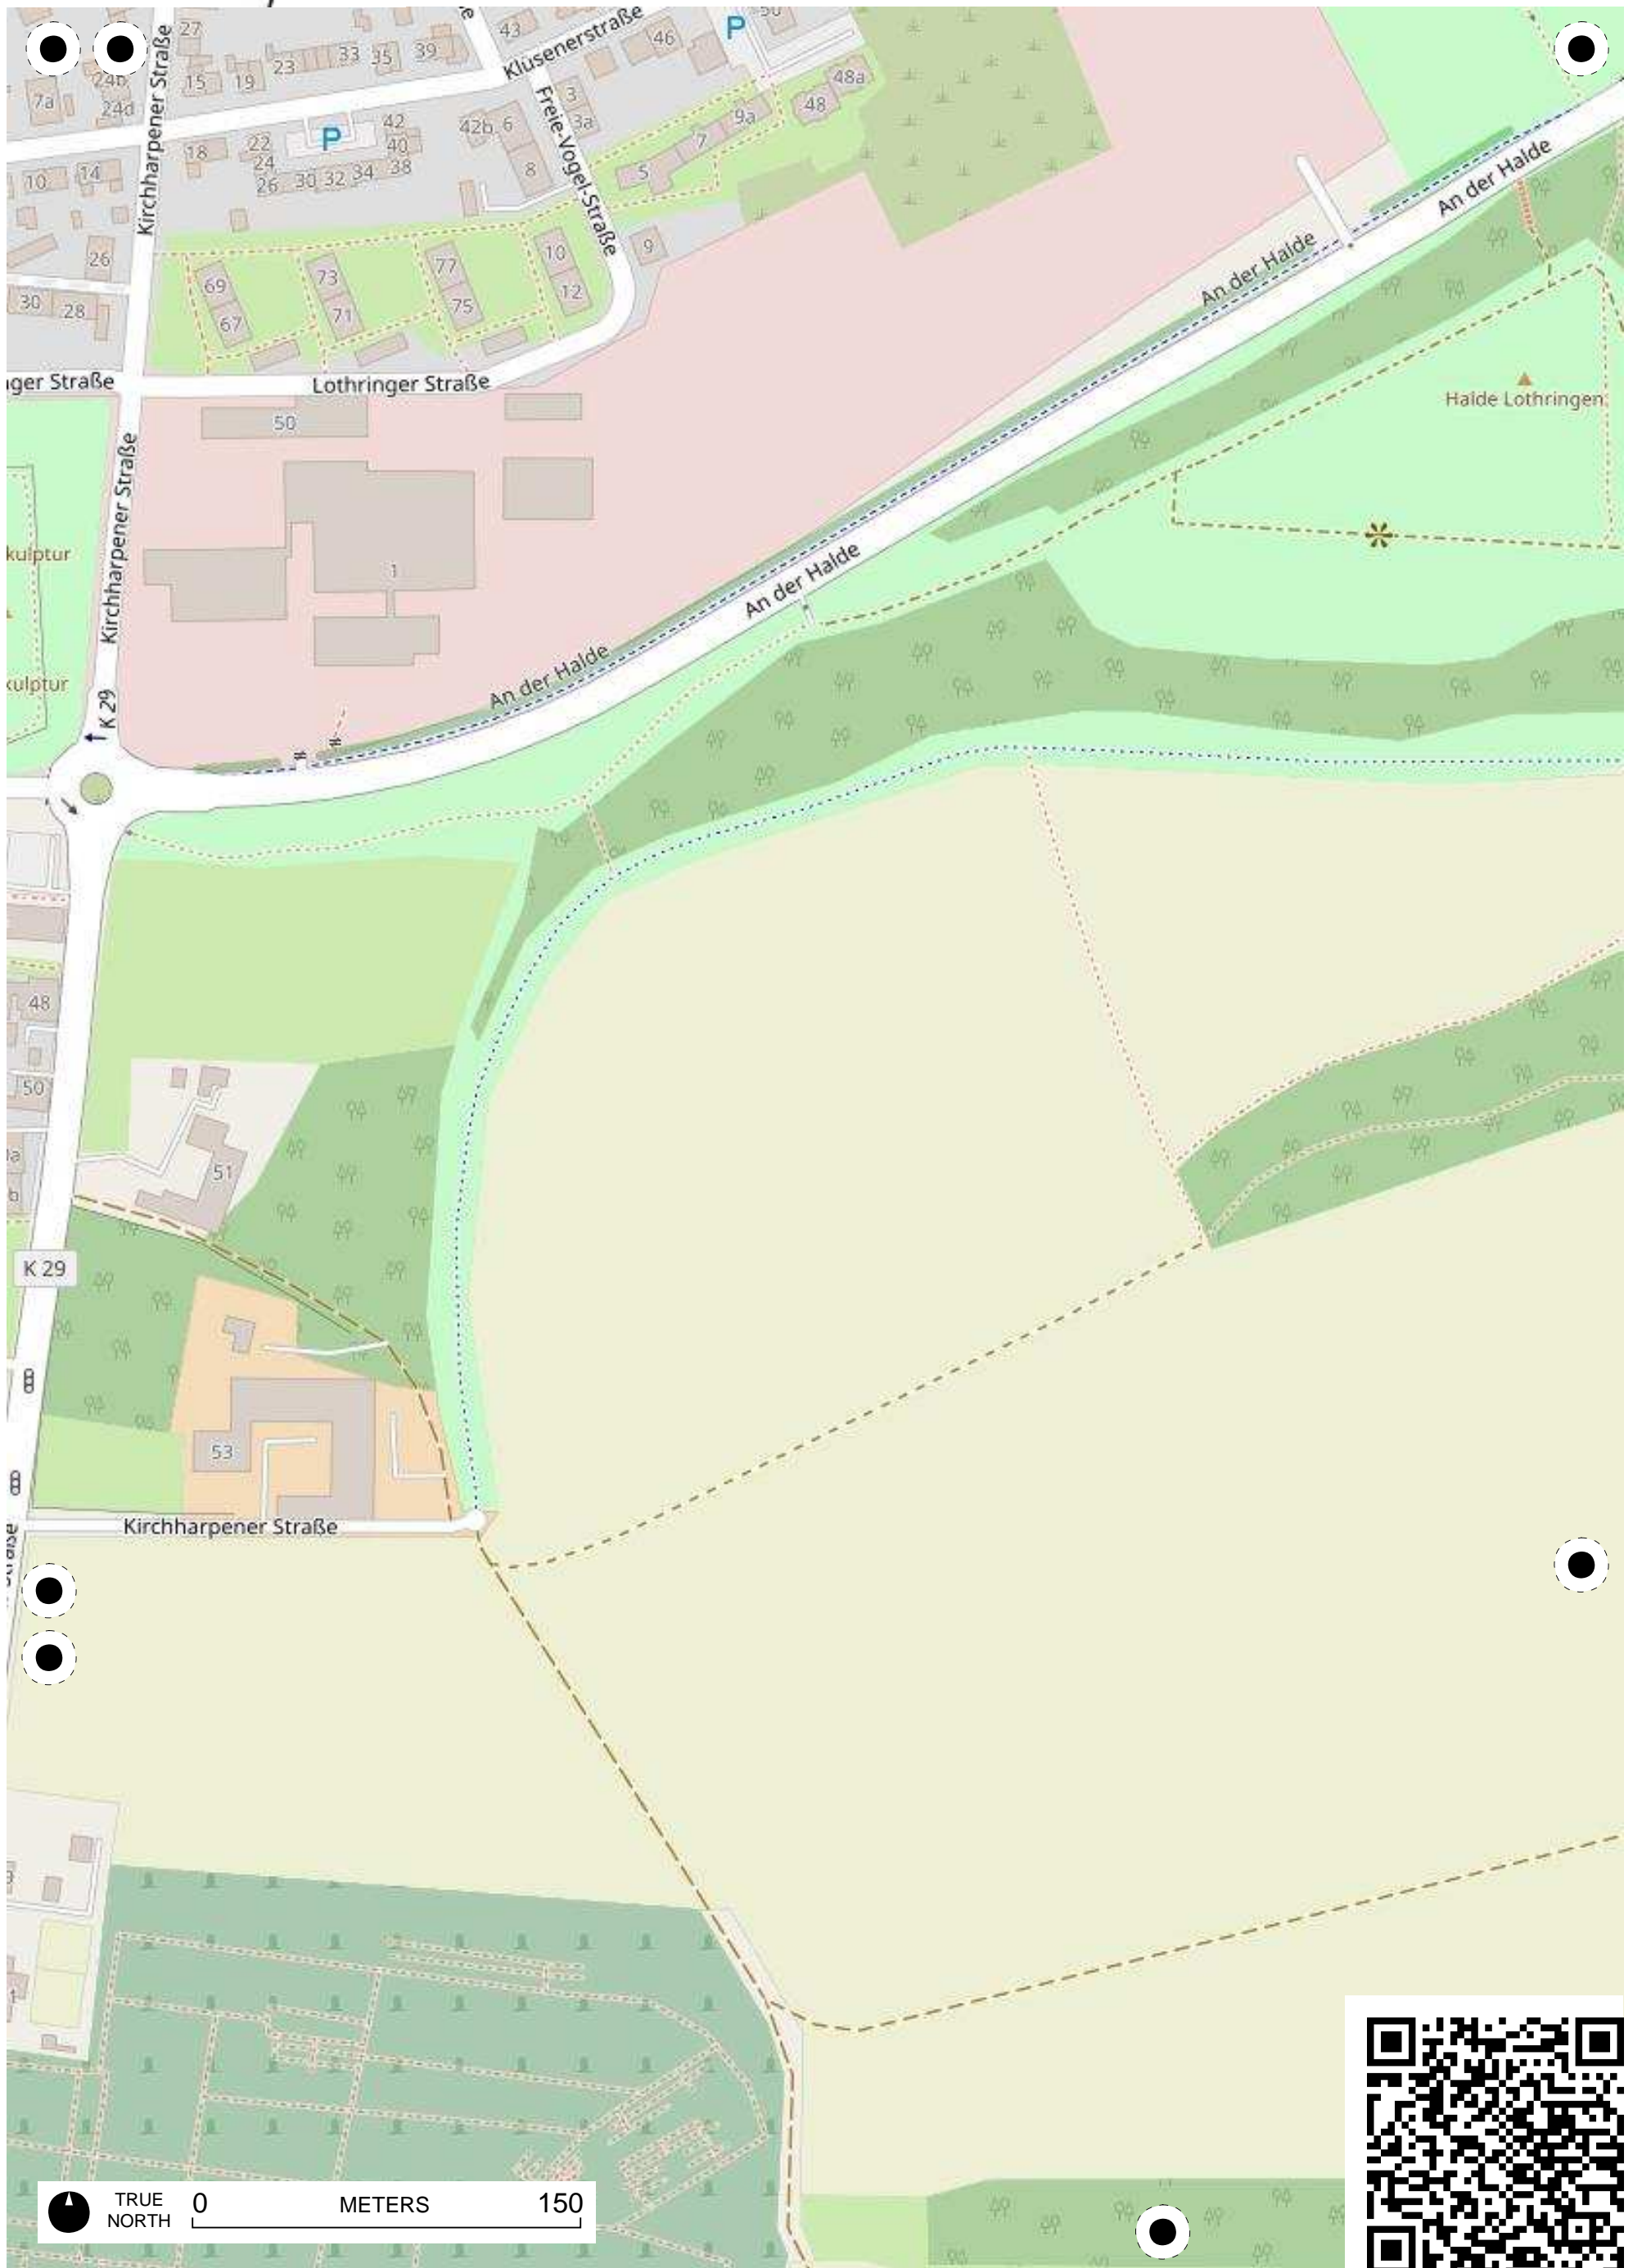

## 100 Jahre Radfahren in Bochum

Radweg-Kartierung 2020

OpenStreetMap  
Community Bochum

**BOCHUM**

**GERTHE**

TRUE NORTH 0 METERS 150

TRUE NORTH 0 METERS 150

TRUE NORTH 0 METERS 150

TRUE NORTH 0 METERS 150