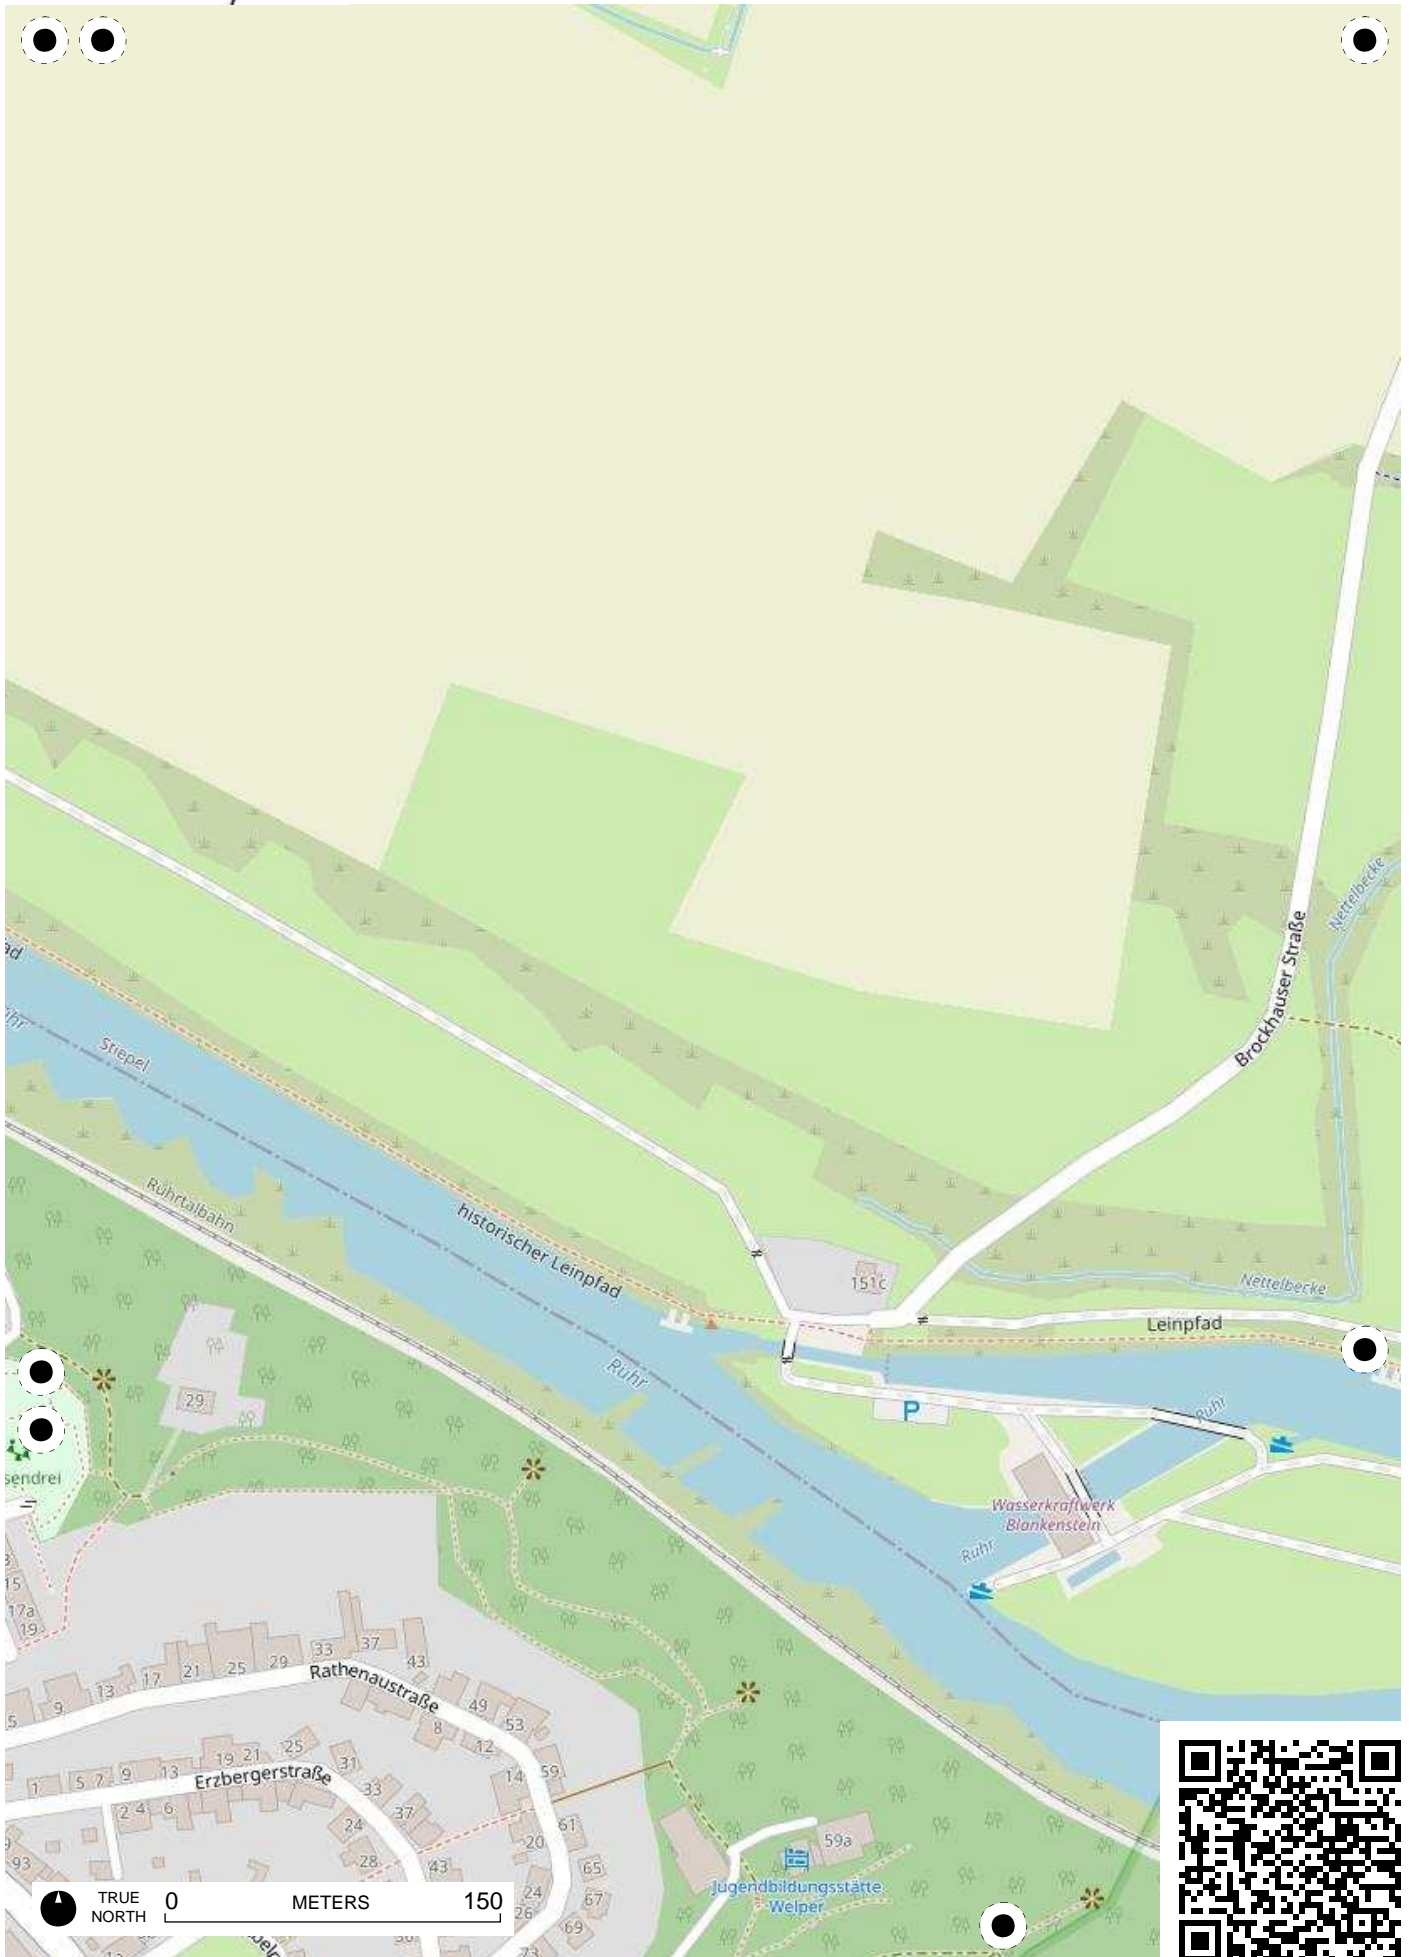

## 100 Jahre Radfahren in Bochum

Radweg-Kartierung 2020

OpenStreetMap  
Community Bochum

**BOCHUM**

**Stiepel**

TRUE NORTH 0 METERS 150

TRUE NORTH 0 METERS 150

TRUE NORTH 0 METERS 150

TRUE NORTH 0 METERS 150

TRUE NORTH 0 METERS 150

TRUE NORTH 0 METERS 150

TRUE NORTH 0 METERS 150