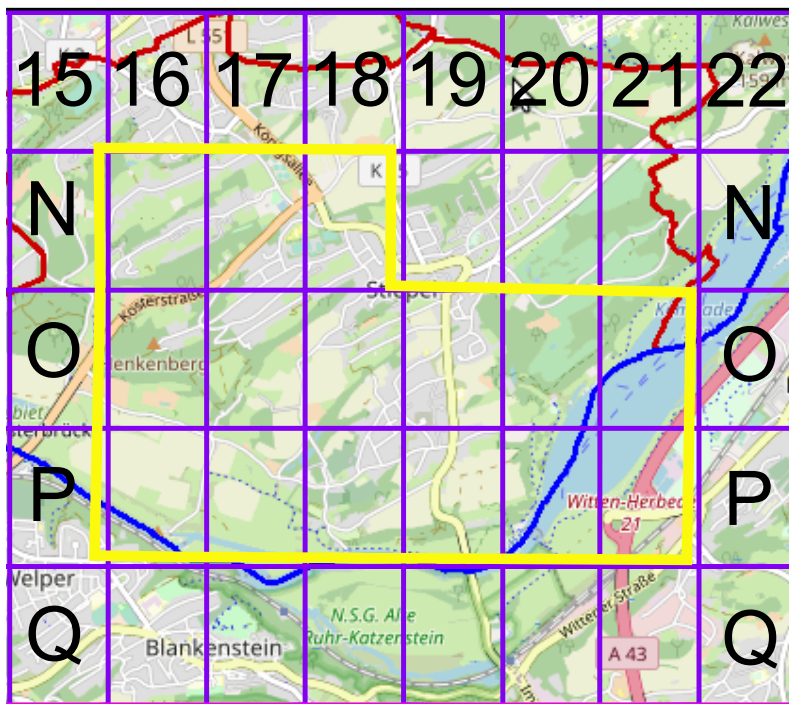

## 100 Jahre Radfahren in Bochum

Radweg-Kartierung 2020

OpenStreetMap  
Community Bochum

**BOCHUM**

**Stiepel**

TRUE NORTH 0 METERS 150

TRUE NORTH 0 METERS 150

TRUE NORTH 0 METERS 150

TRUE NORTH 0 METERS 150

TRUE NORTH 0 METERS 150

TRUE NORTH 0 METERS 150

TRUE NORTH 0 METERS 150