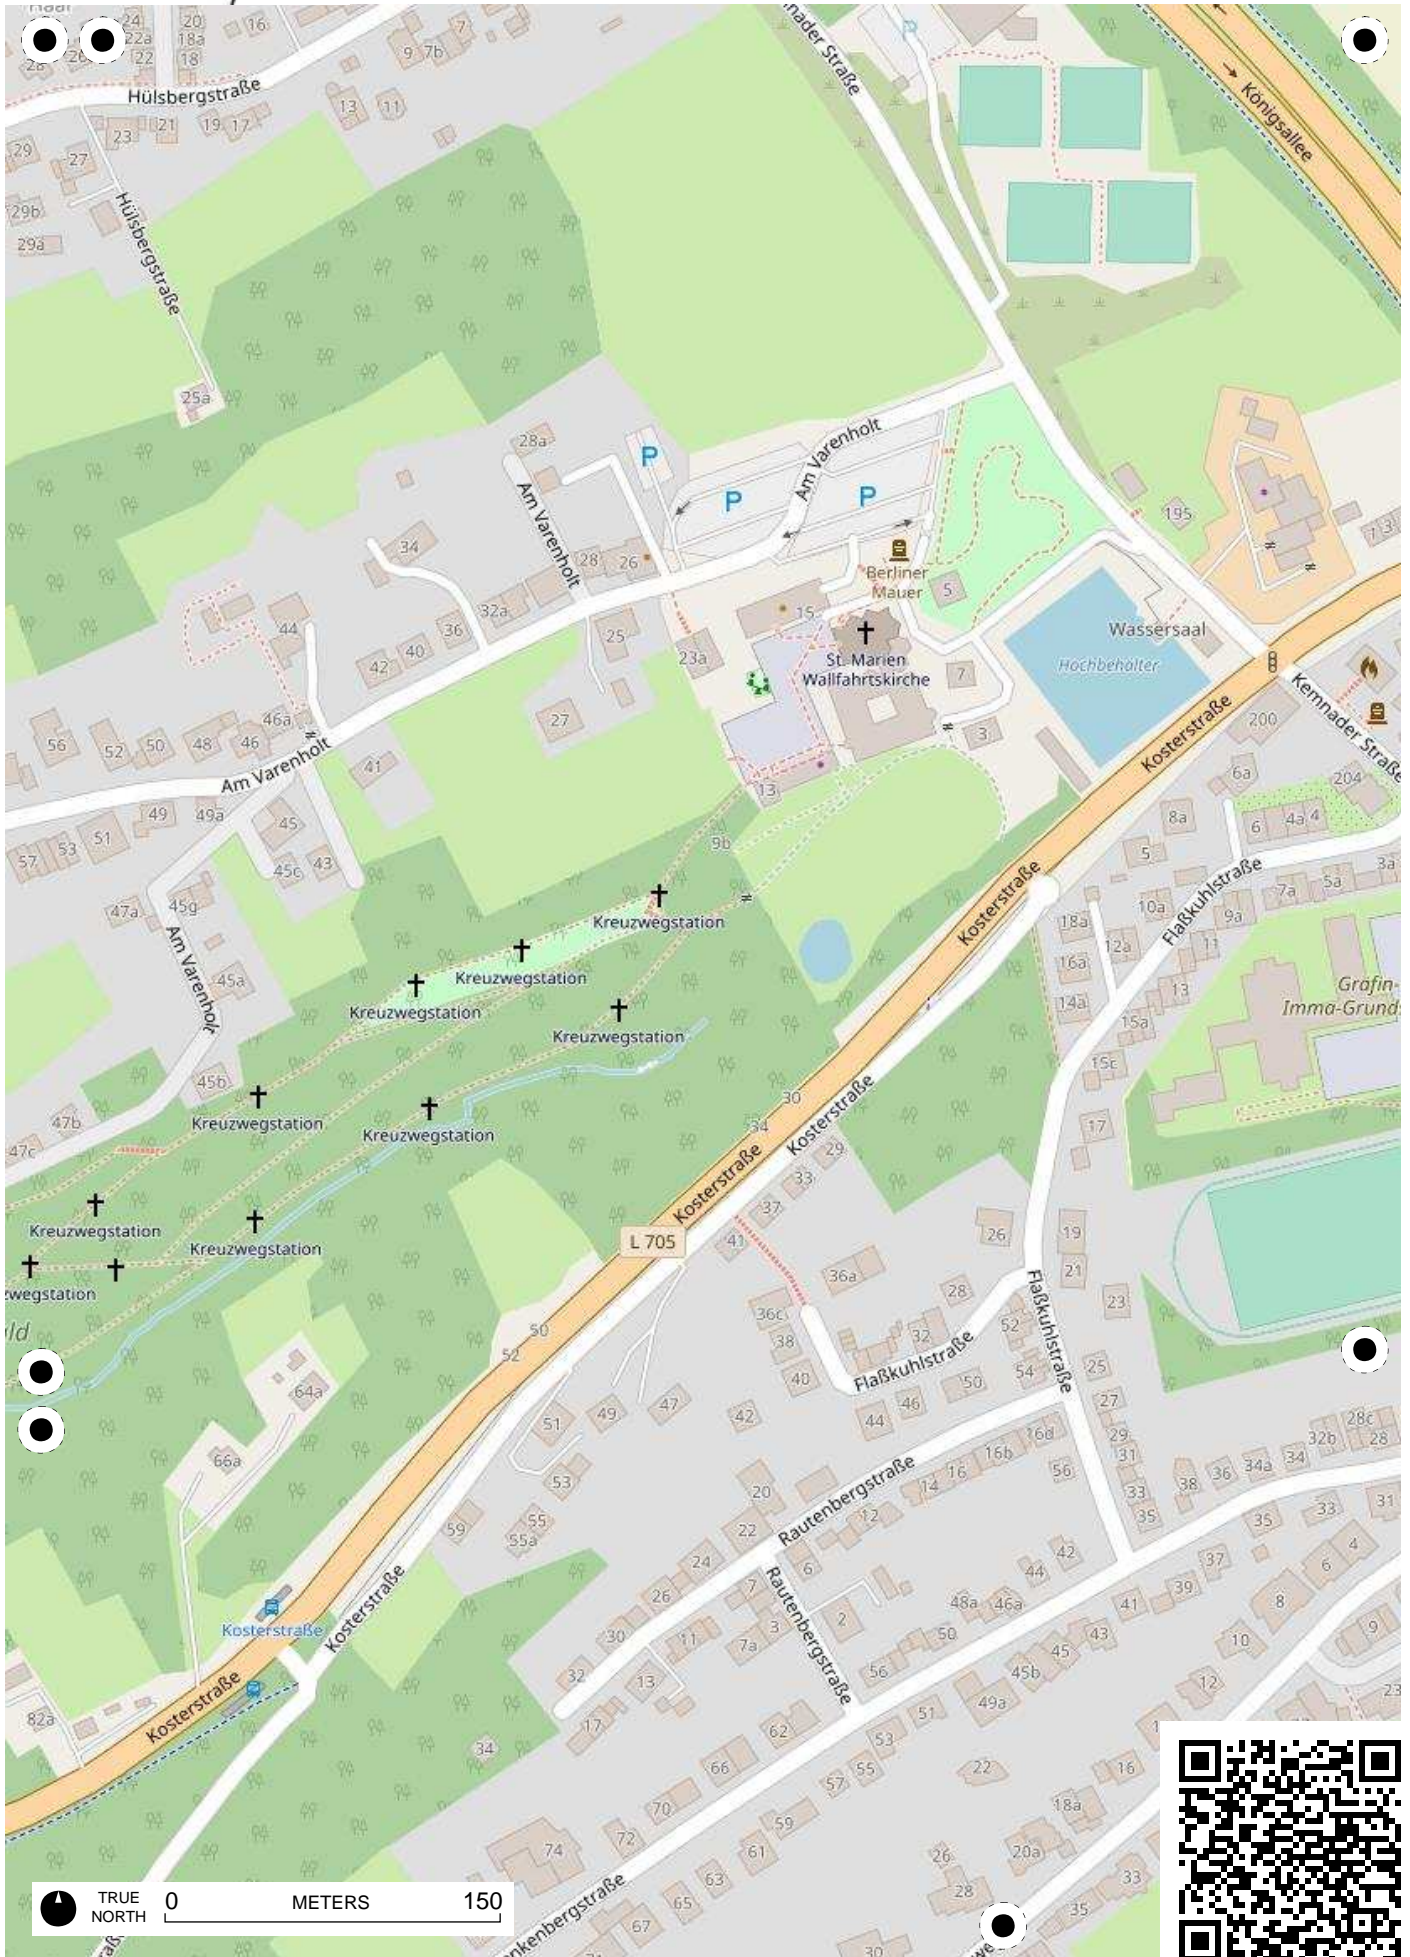

## 100 Jahre Radfahren in Bochum

Radweg-Kartierung 2020

OpenStreetMap  
Community Bochum

**BOCHUM**

**Stiepel**

TRUE NORTH 0 METERS 150

TRUE NORTH 0 METERS 150

TRUE NORTH 0 METERS 150

TRUE NORTH 0 METERS 150

TRUE NORTH 0 METERS 150

TRUE NORTH 0 METERS 150

TRUE NORTH 0 METERS 150