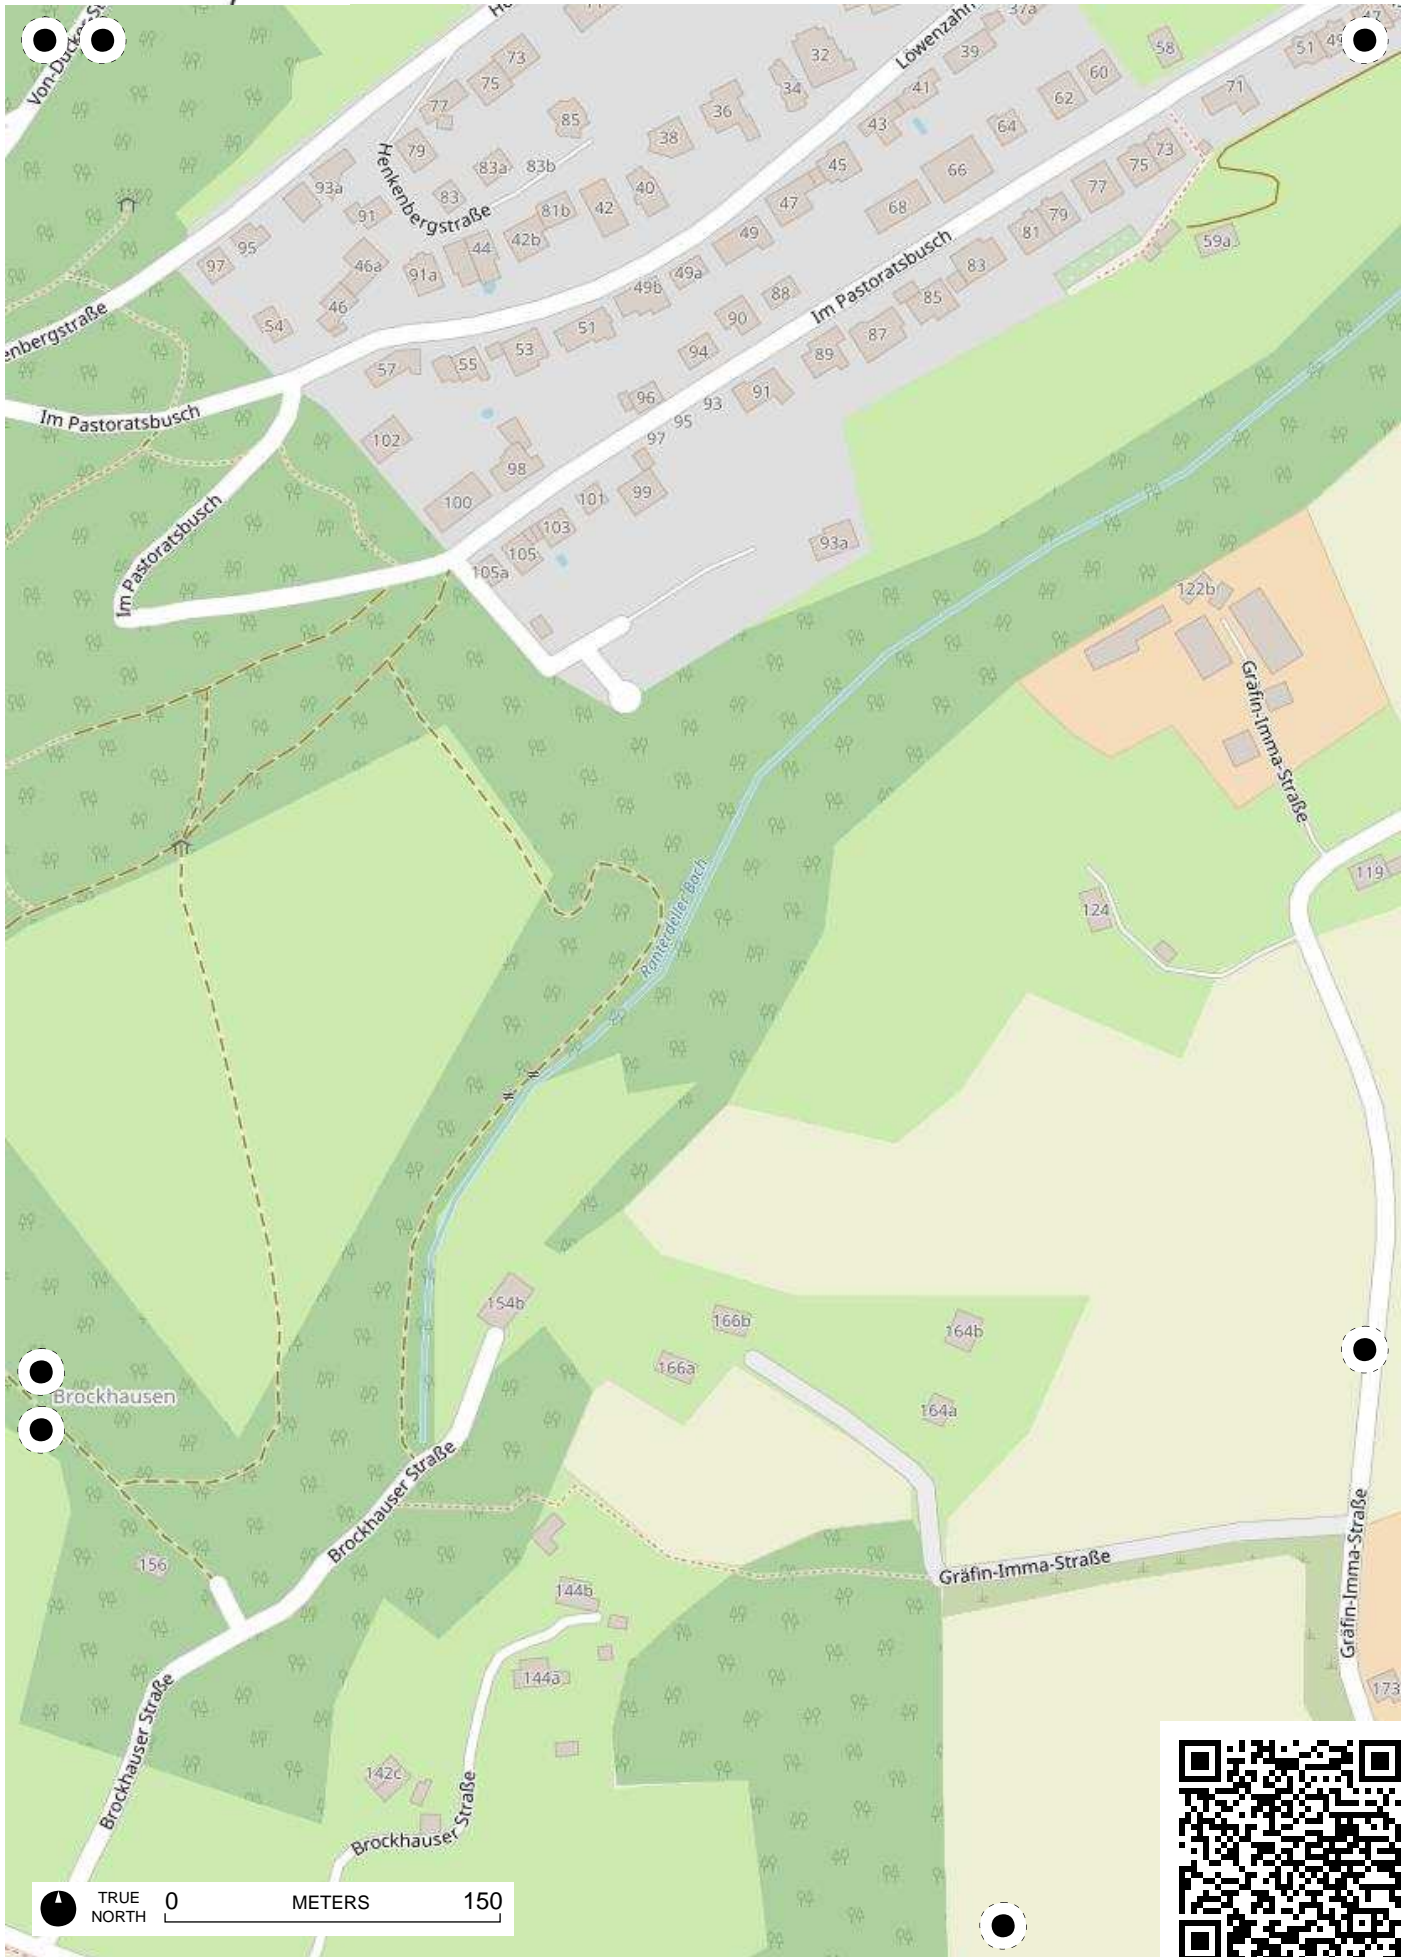

## 100 Jahre Radfahren in Bochum

Radweg-Kartierung 2020

OpenStreetMap  
Community Bochum

**BOCHUM**

**Stiepel**

TRUE NORTH 0 METERS 150

TRUE NORTH 0 METERS 150

TRUE NORTH 0 METERS 150

TRUE NORTH 0 METERS 150

TRUE NORTH 0 METERS 150

TRUE NORTH 0 METERS 150

TRUE NORTH 0 METERS 150