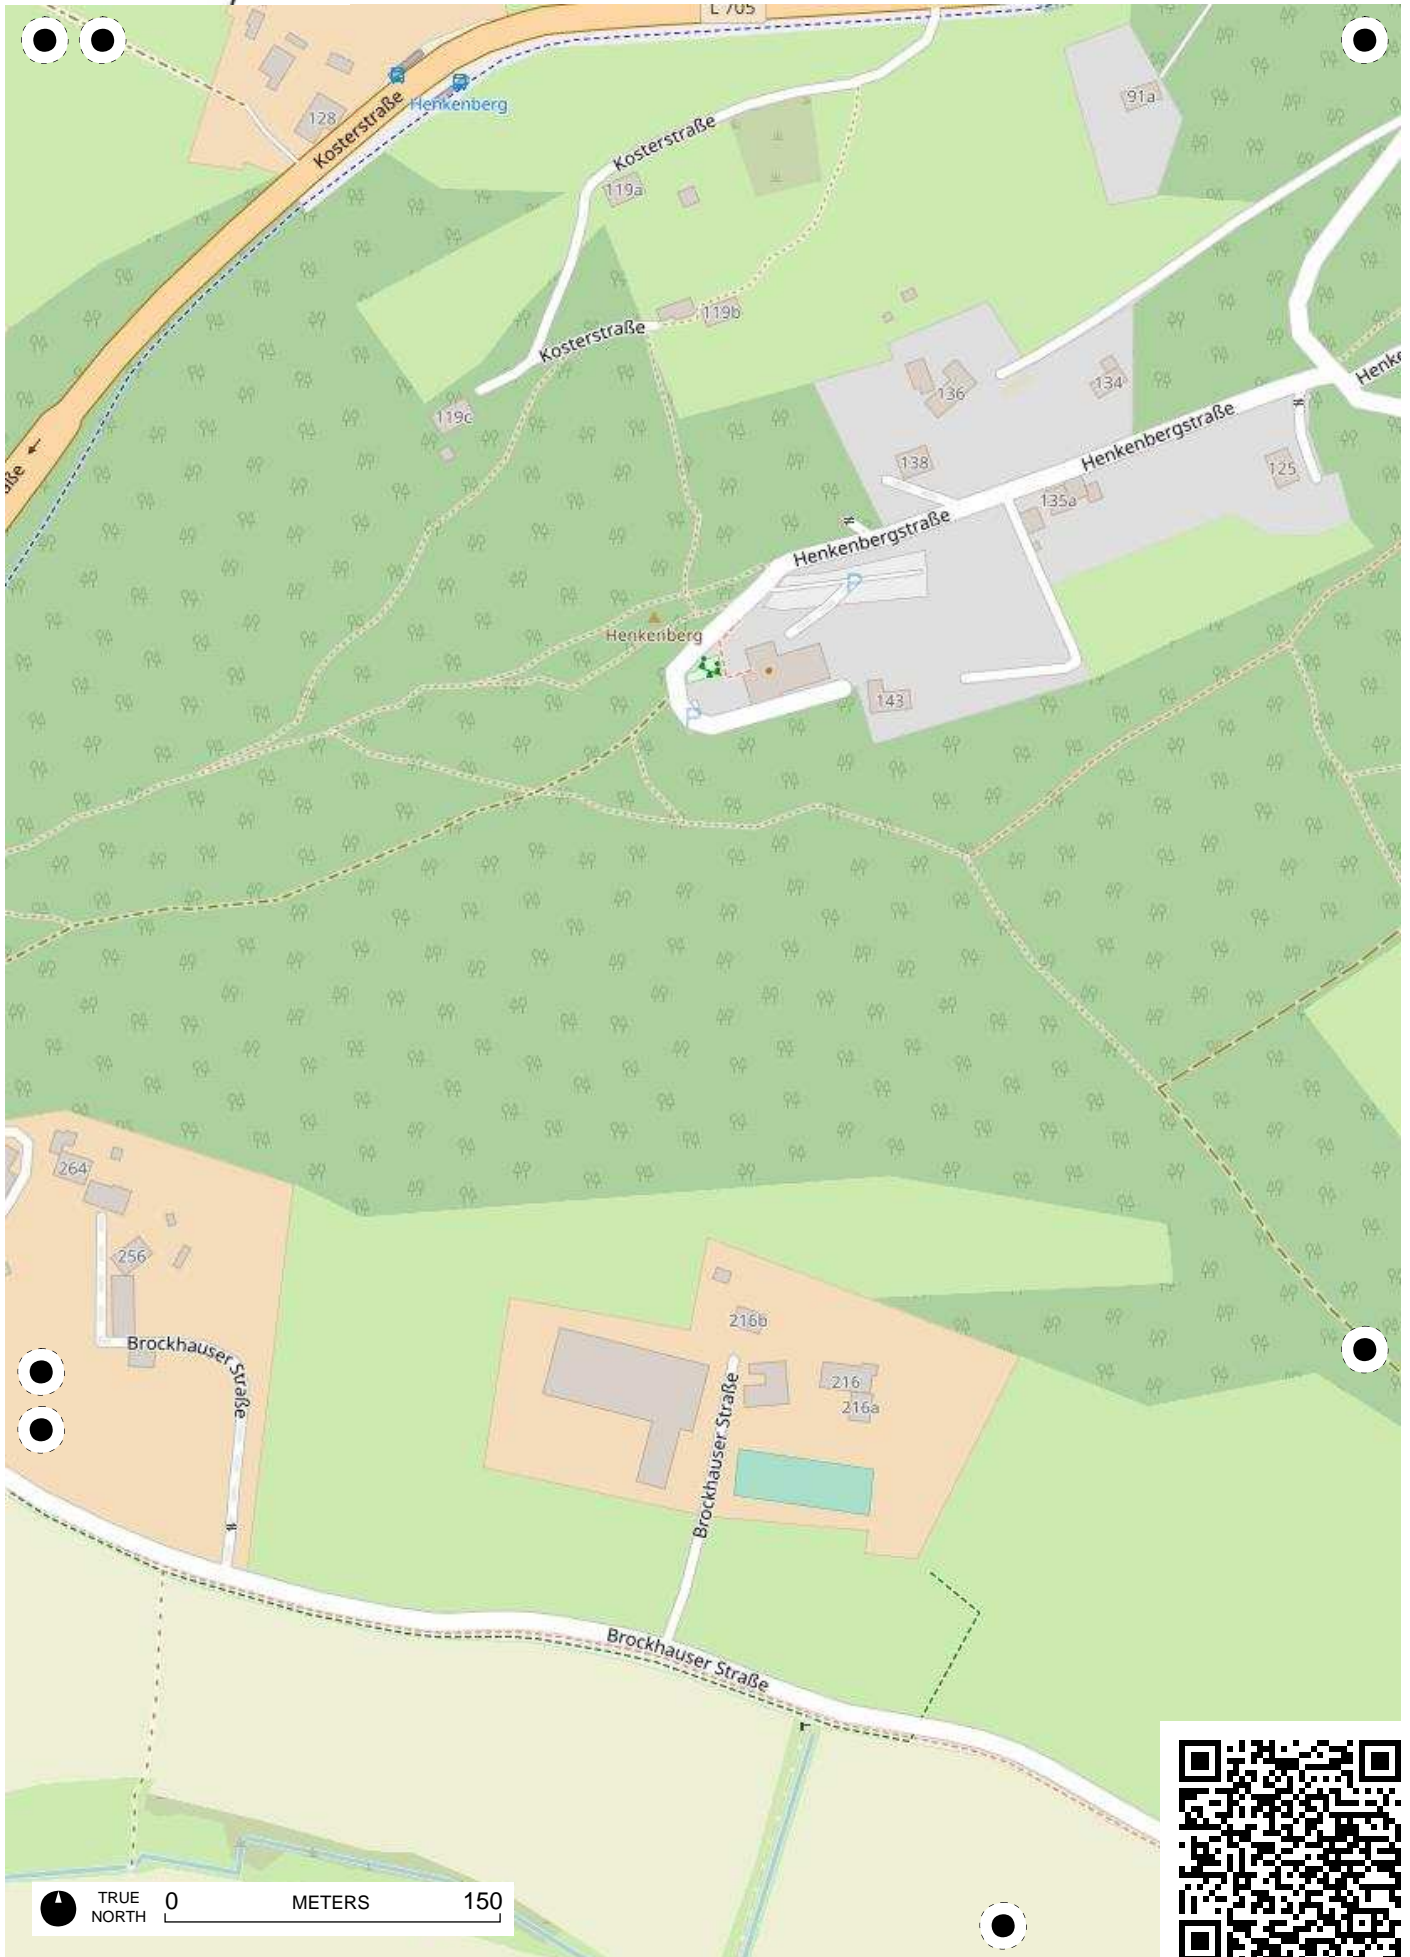

## 100 Jahre Radfahren in Bochum

Radweg-Kartierung 2020

OpenStreetMap  
Community Bochum

**BOCHUM**

**Stiepel**

TRUE NORTH 0 METERS 150

TRUE NORTH 0 METERS 150

TRUE NORTH 0 METERS 150

TRUE NORTH 0 METERS 150

TRUE NORTH 0 METERS 150

TRUE NORTH 0 METERS 150

TRUE NORTH 0 METERS 150