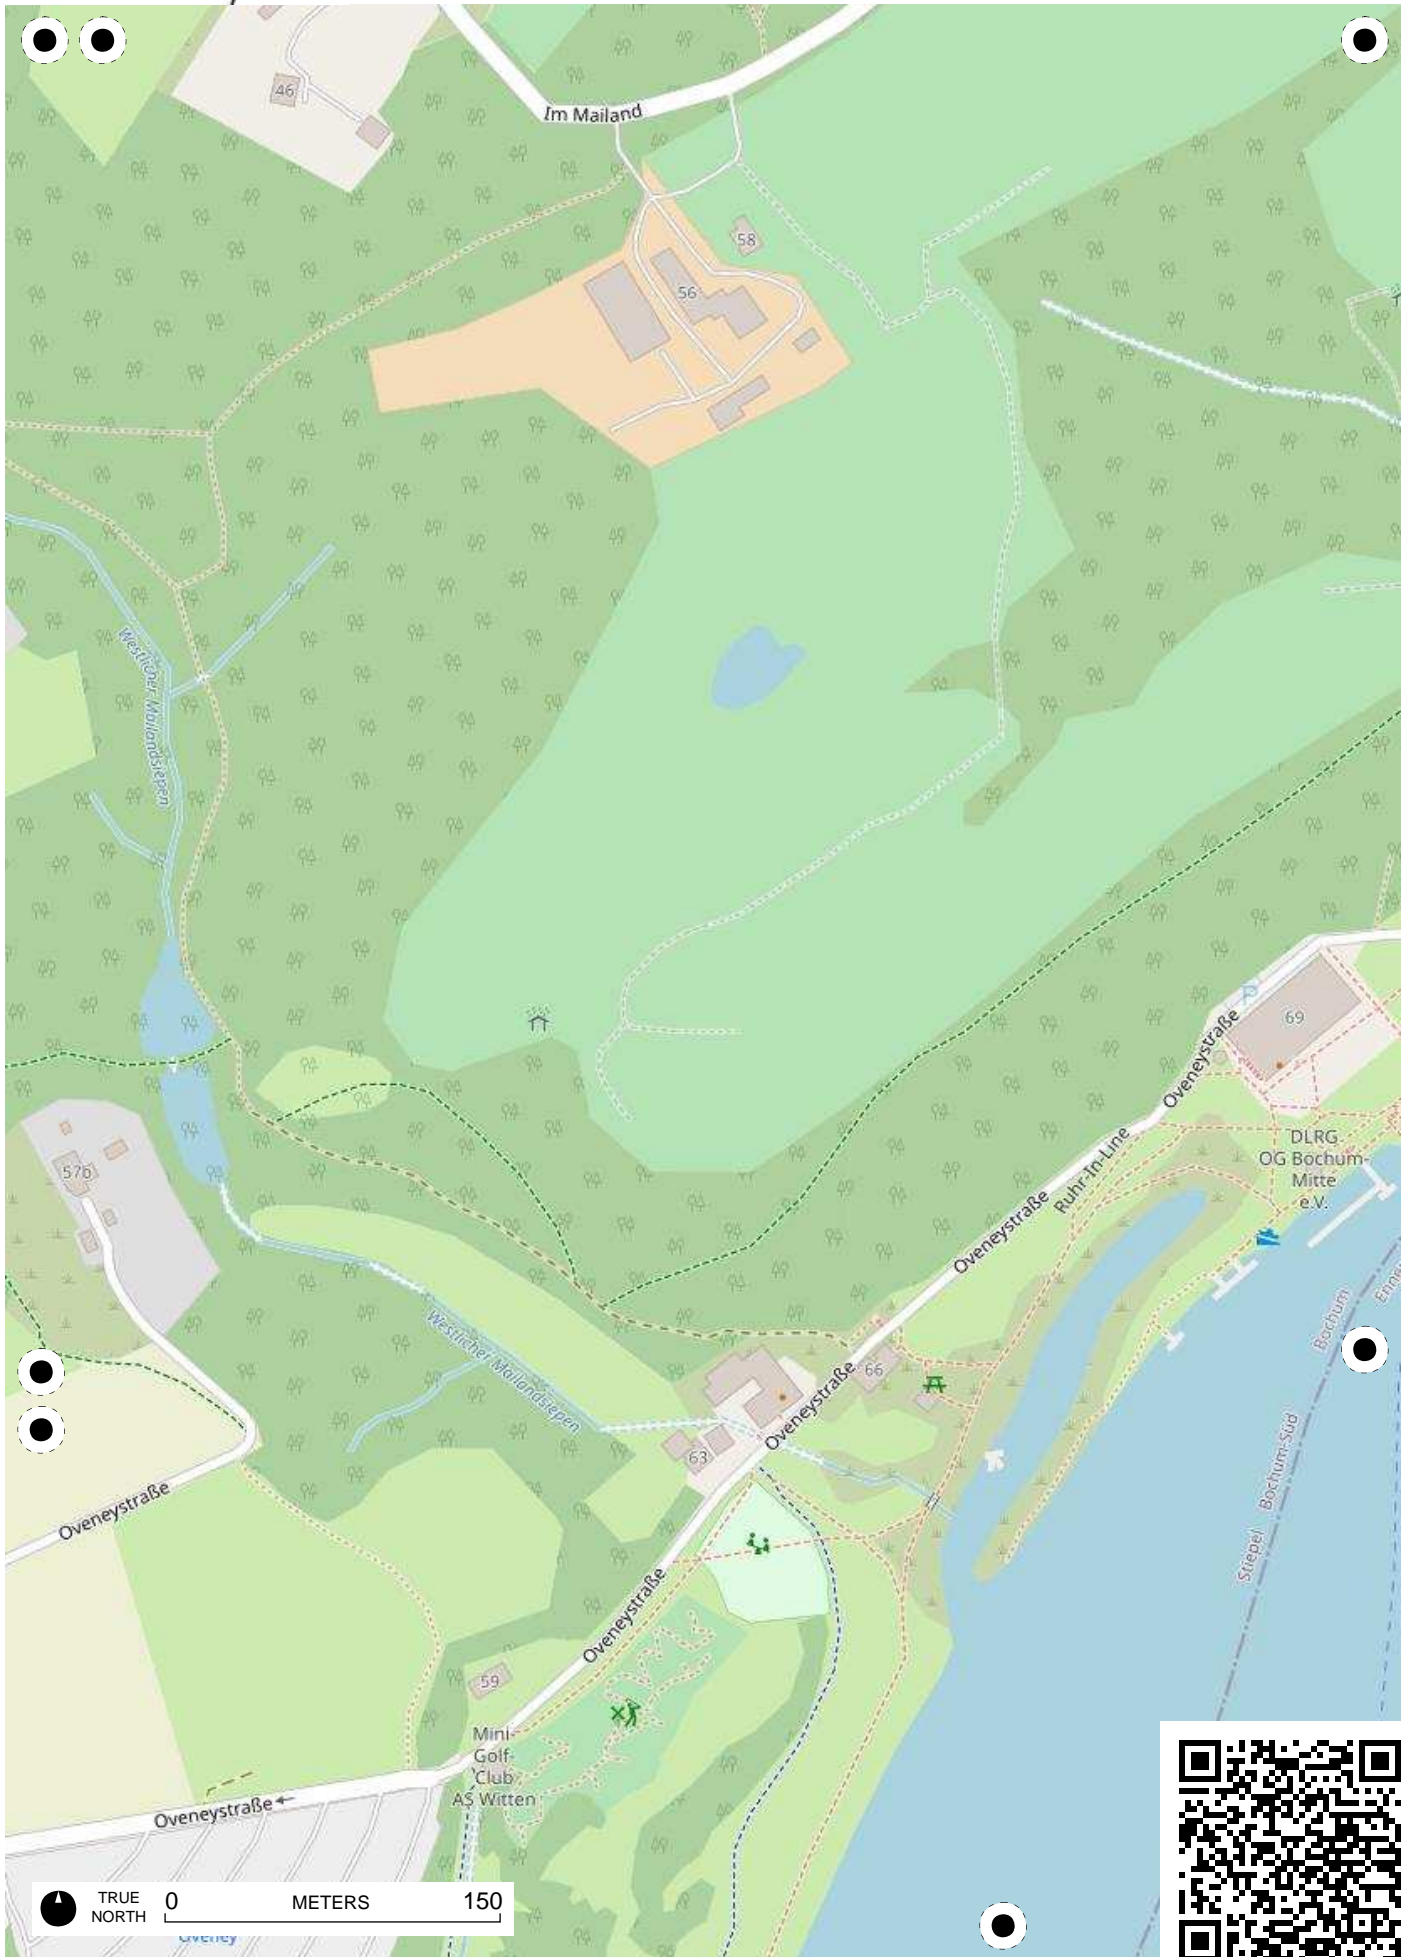

## 100 Jahre Radfahren in Bochum

Radweg-Kartierung 2020

OpenStreetMap  
Community Bochum

**BOCHUM**

**Stiepel**

TRUE NORTH 0 METERS 150

TRUE NORTH 0 METERS 150

TRUE NORTH 0 METERS 150

TRUE NORTH 0 METERS 150

TRUE NORTH 0 METERS 150

TRUE NORTH 0 METERS 150

TRUE NORTH 0 METERS 150