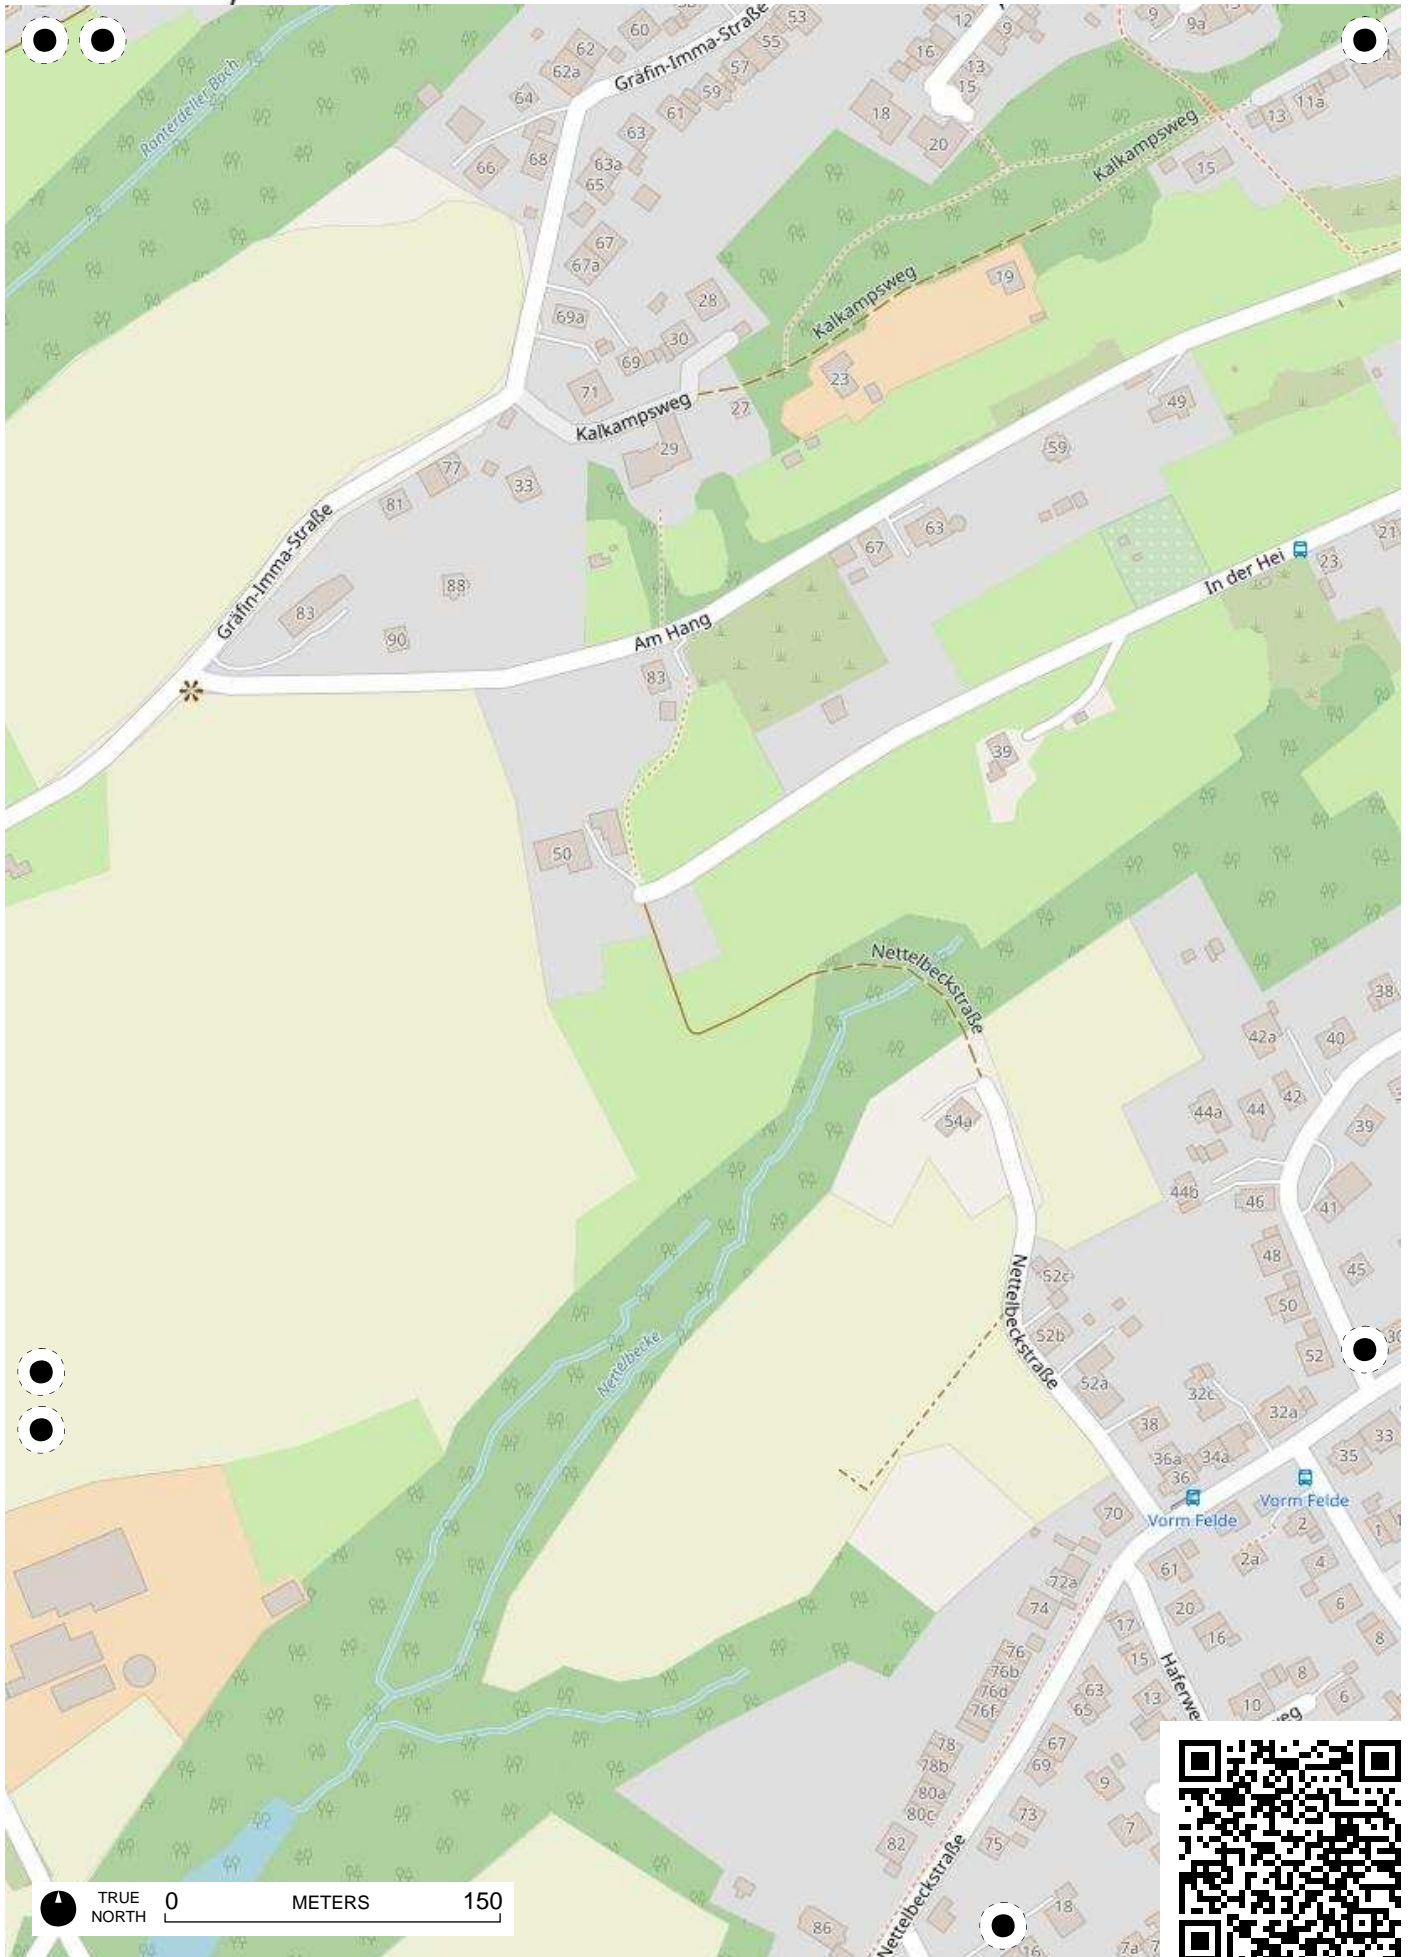

## 100 Jahre Radfahren in Bochum

Radweg-Kartierung 2020

OpenStreetMap  
Community Bochum

**BOCHUM**

**Stiepel**

TRUE NORTH 0 METERS 150

TRUE NORTH 0 METERS 150

TRUE NORTH 0 METERS 150

TRUE NORTH 0 METERS 150

TRUE NORTH 0 METERS 150

TRUE NORTH 0 METERS 150

TRUE NORTH 0 METERS 150