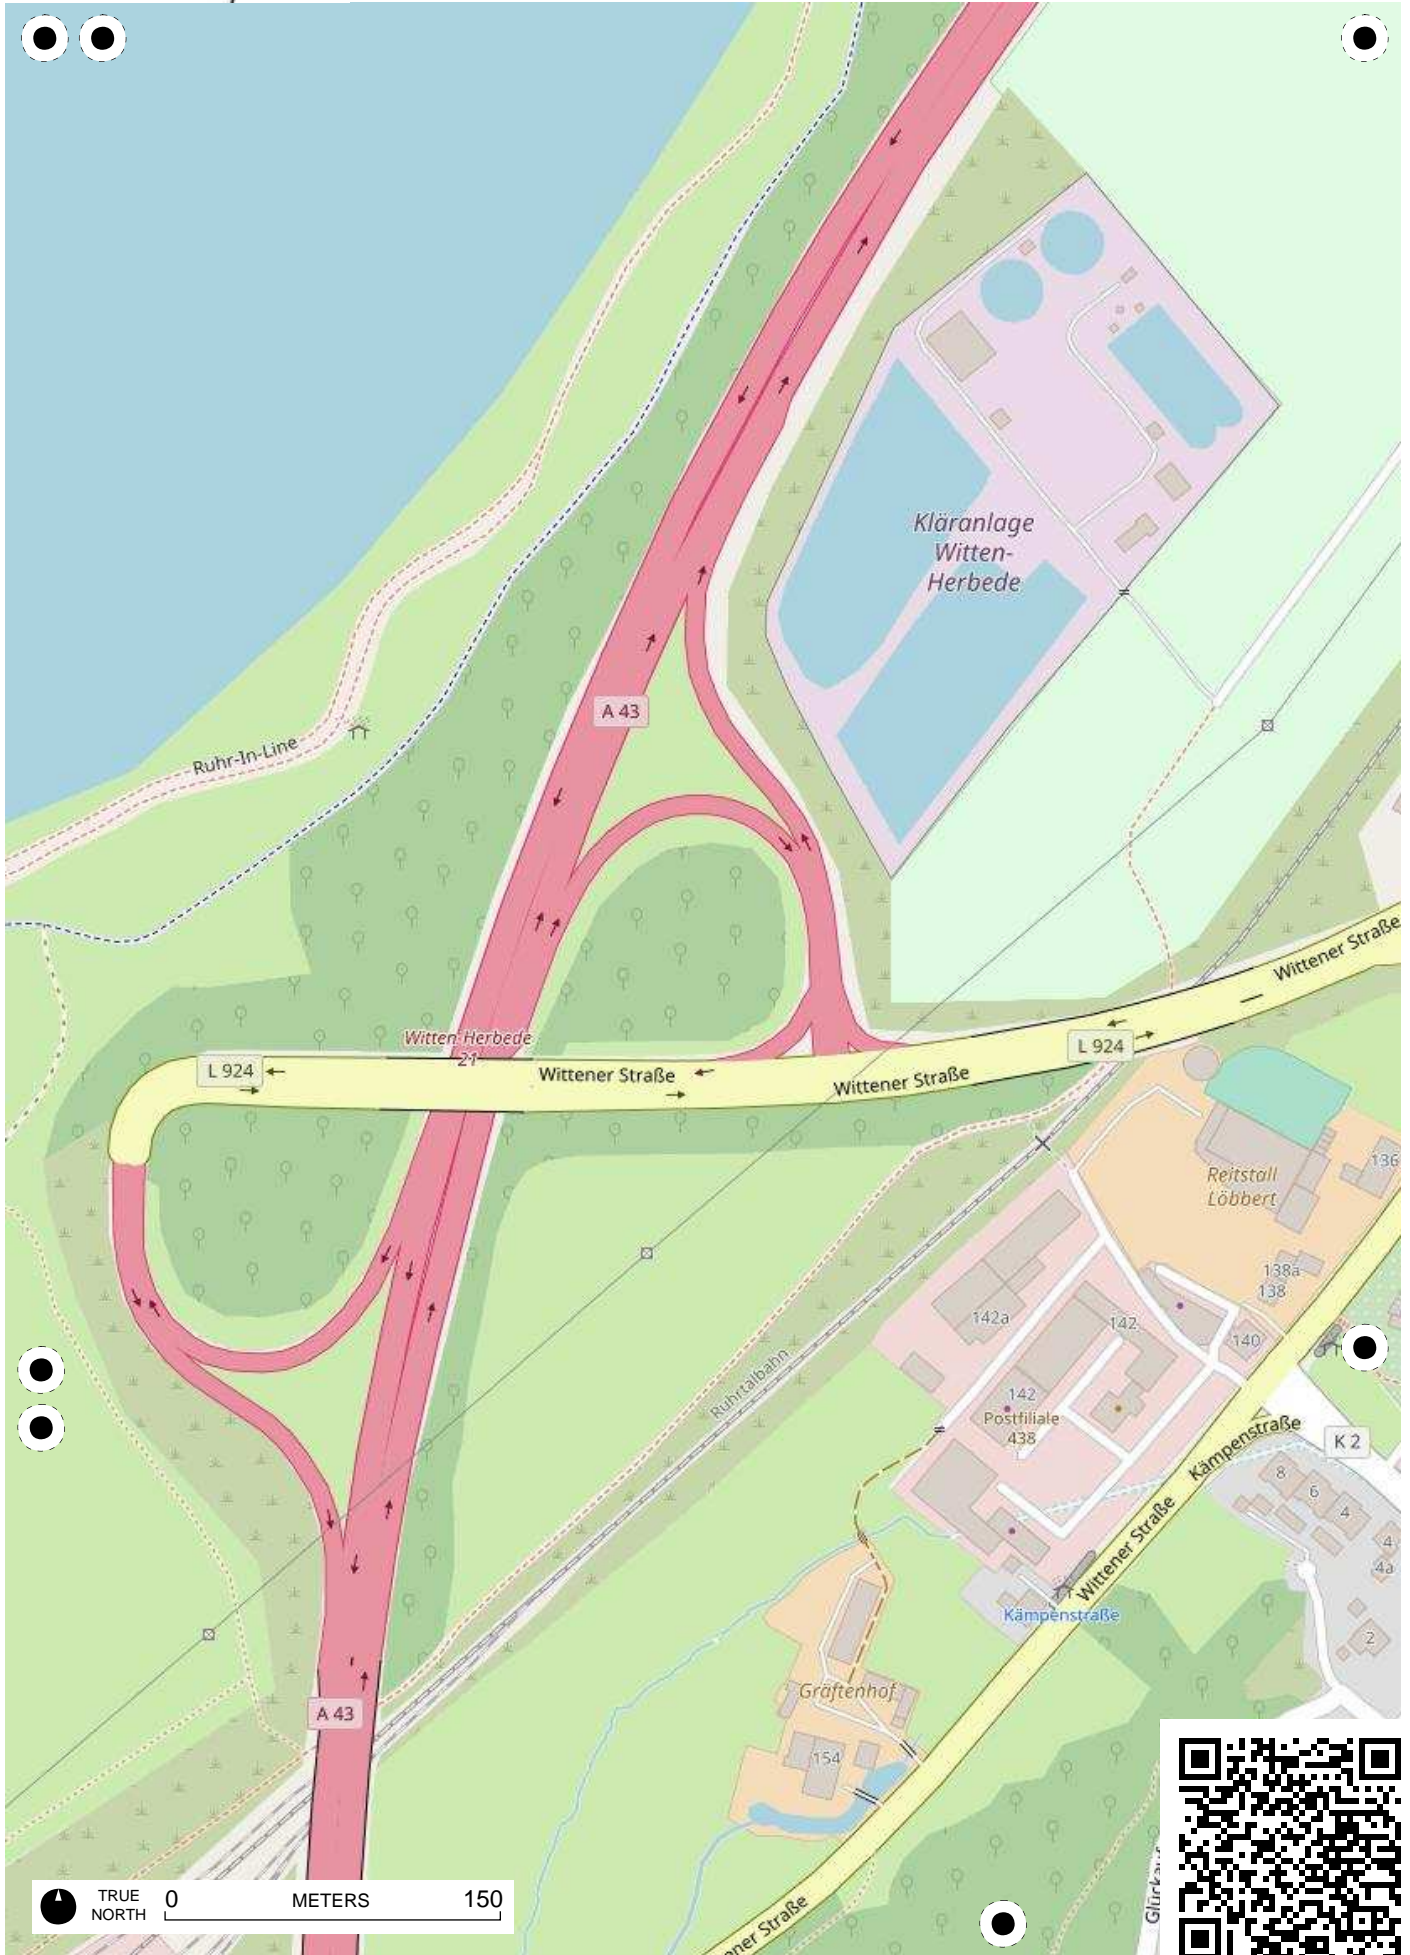

## 100 Jahre Radfahren in Bochum

Radweg-Kartierung 2020

OpenStreetMap  
Community Bochum

**BOCHUM**

**Stiepel**

TRUE NORTH 0 METERS 150

TRUE NORTH 0 METERS 150

TRUE NORTH 0 METERS 150

TRUE NORTH 0 METERS 150

TRUE NORTH 0 METERS 150

TRUE NORTH 0 METERS 150

TRUE NORTH 0 METERS 150