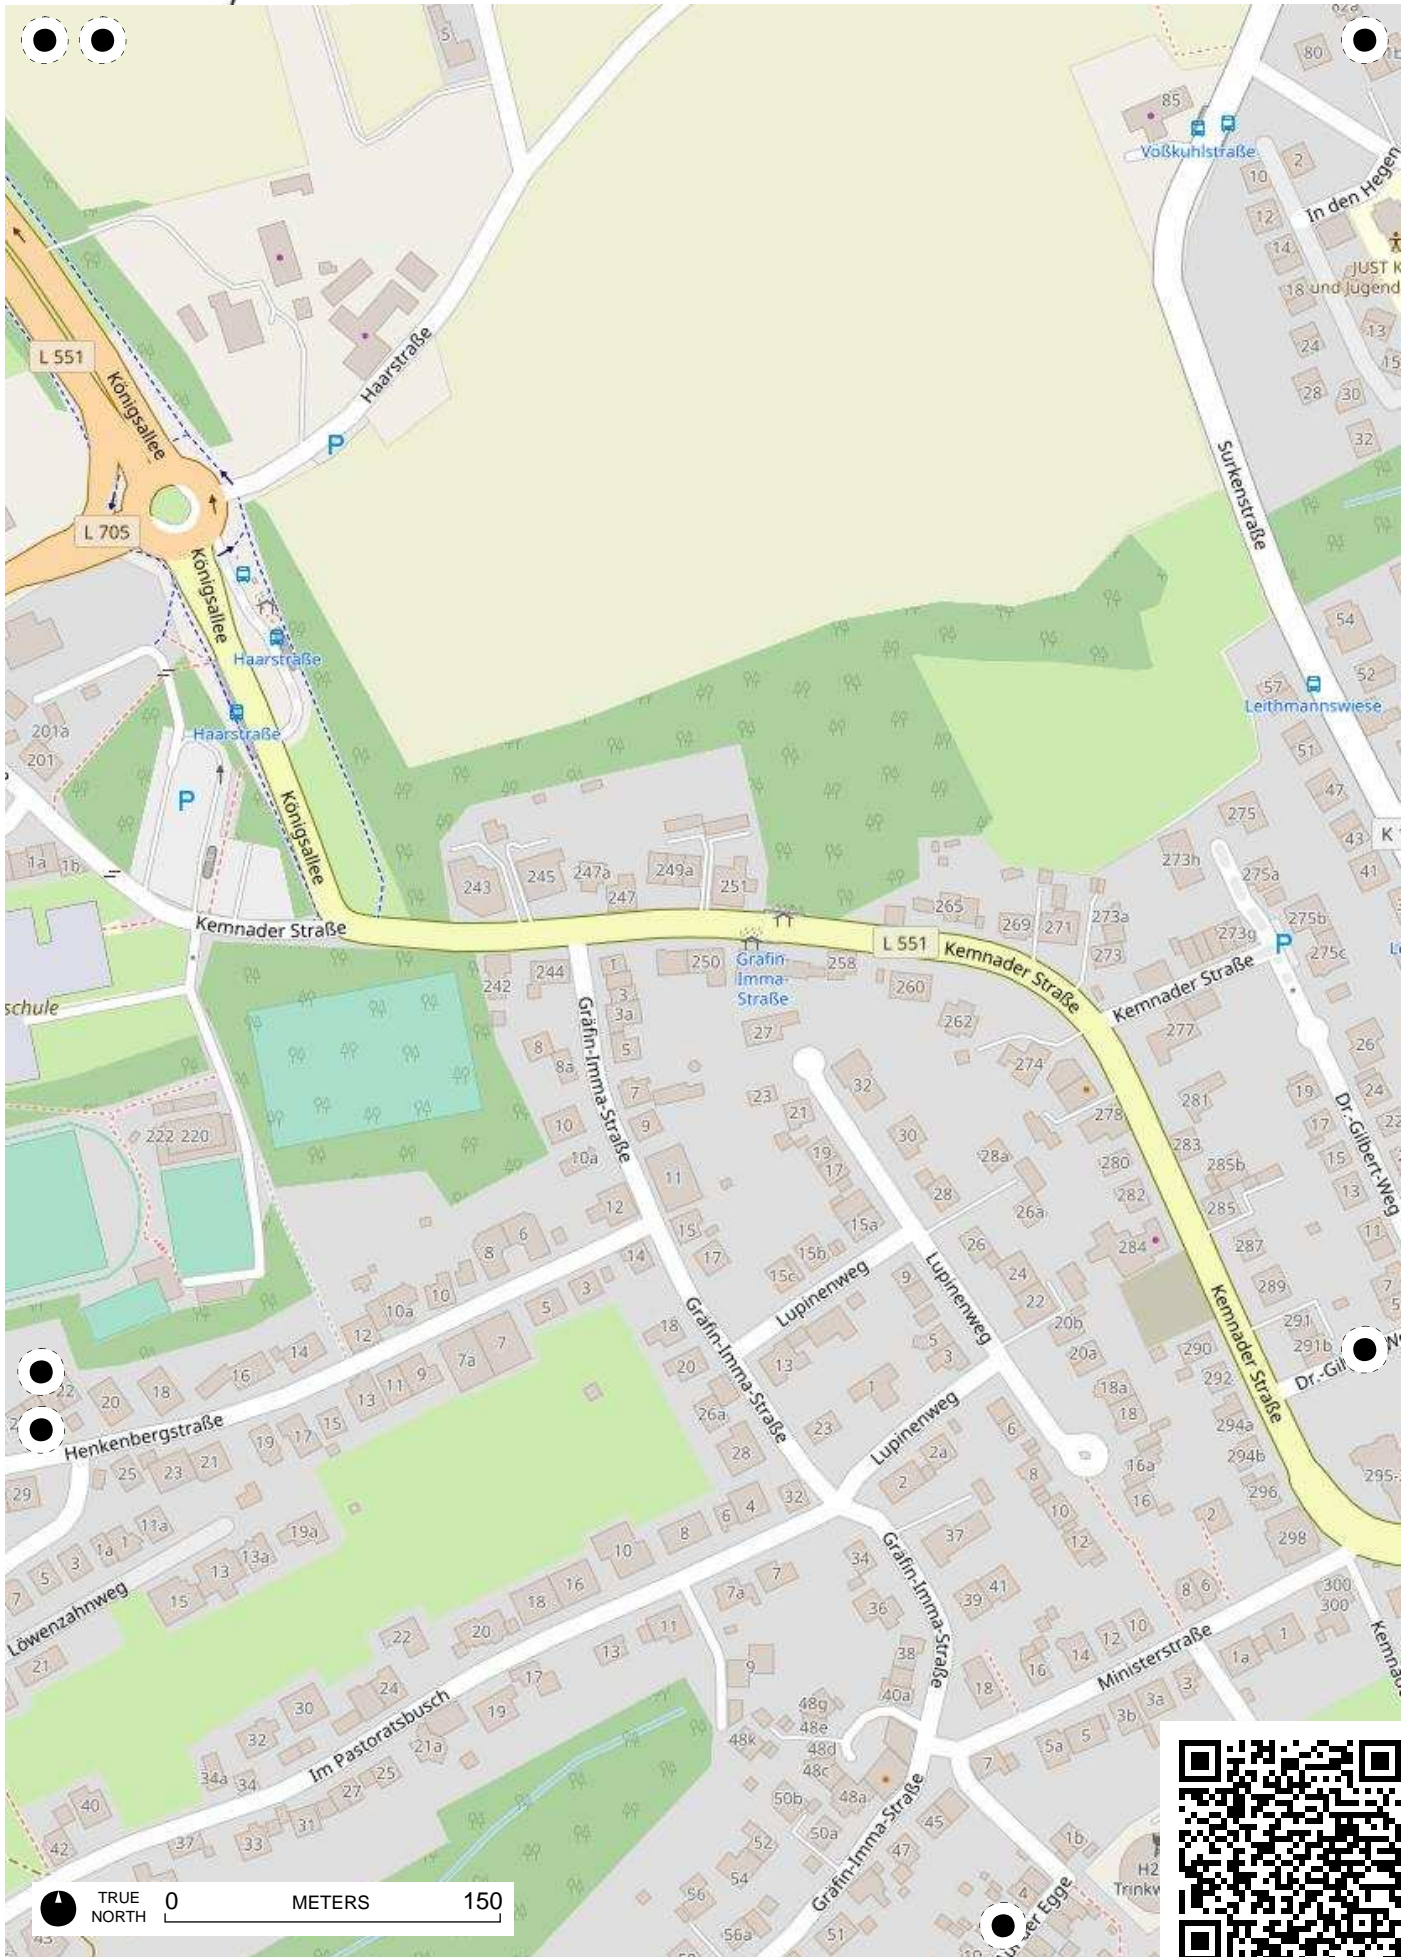

## 100 Jahre Radfahren in Bochum

Radweg-Kartierung 2020

OpenStreetMap  
Community Bochum

**BOCHUM**

**Stiepel**

TRUE NORTH 0 METERS 150

TRUE NORTH 0 METERS 150

TRUE NORTH 0 METERS 150

TRUE NORTH 0 METERS 150

TRUE NORTH 0 METERS 150

TRUE NORTH 0 METERS 150

TRUE NORTH 0 METERS 150