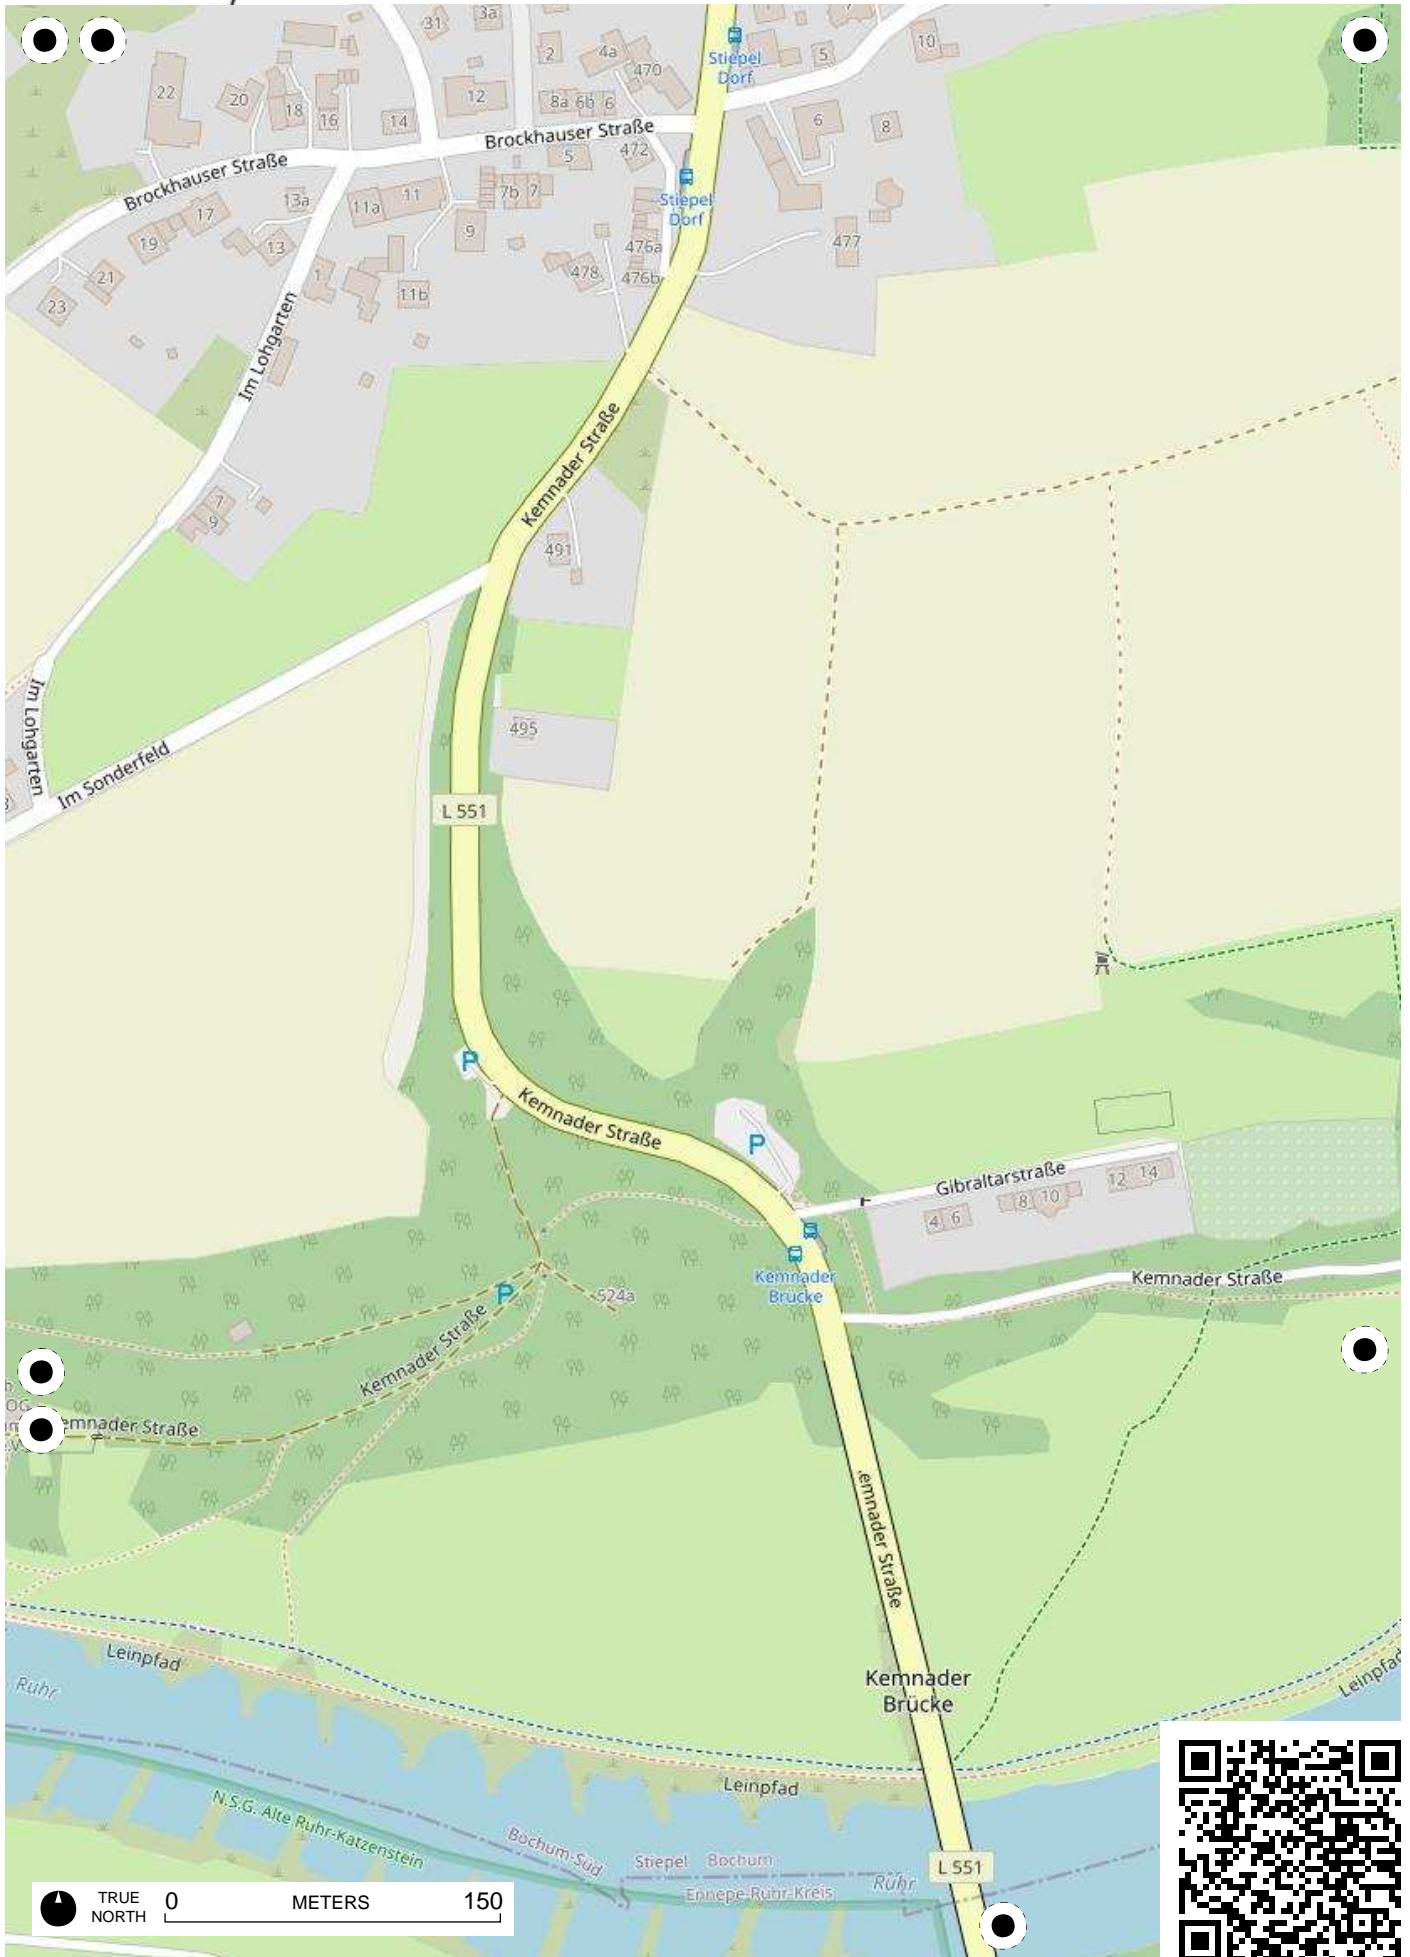

## 100 Jahre Radfahren in Bochum

Radweg-Kartierung 2020

OpenStreetMap  
Community Bochum

**BOCHUM**

**Stiepel**

TRUE NORTH 0 METERS 150

TRUE NORTH 0 METERS 150

TRUE NORTH 0 METERS 150

TRUE NORTH 0 METERS 150

TRUE NORTH 0 METERS 150

TRUE NORTH 0 METERS 150

TRUE NORTH 0 METERS 150