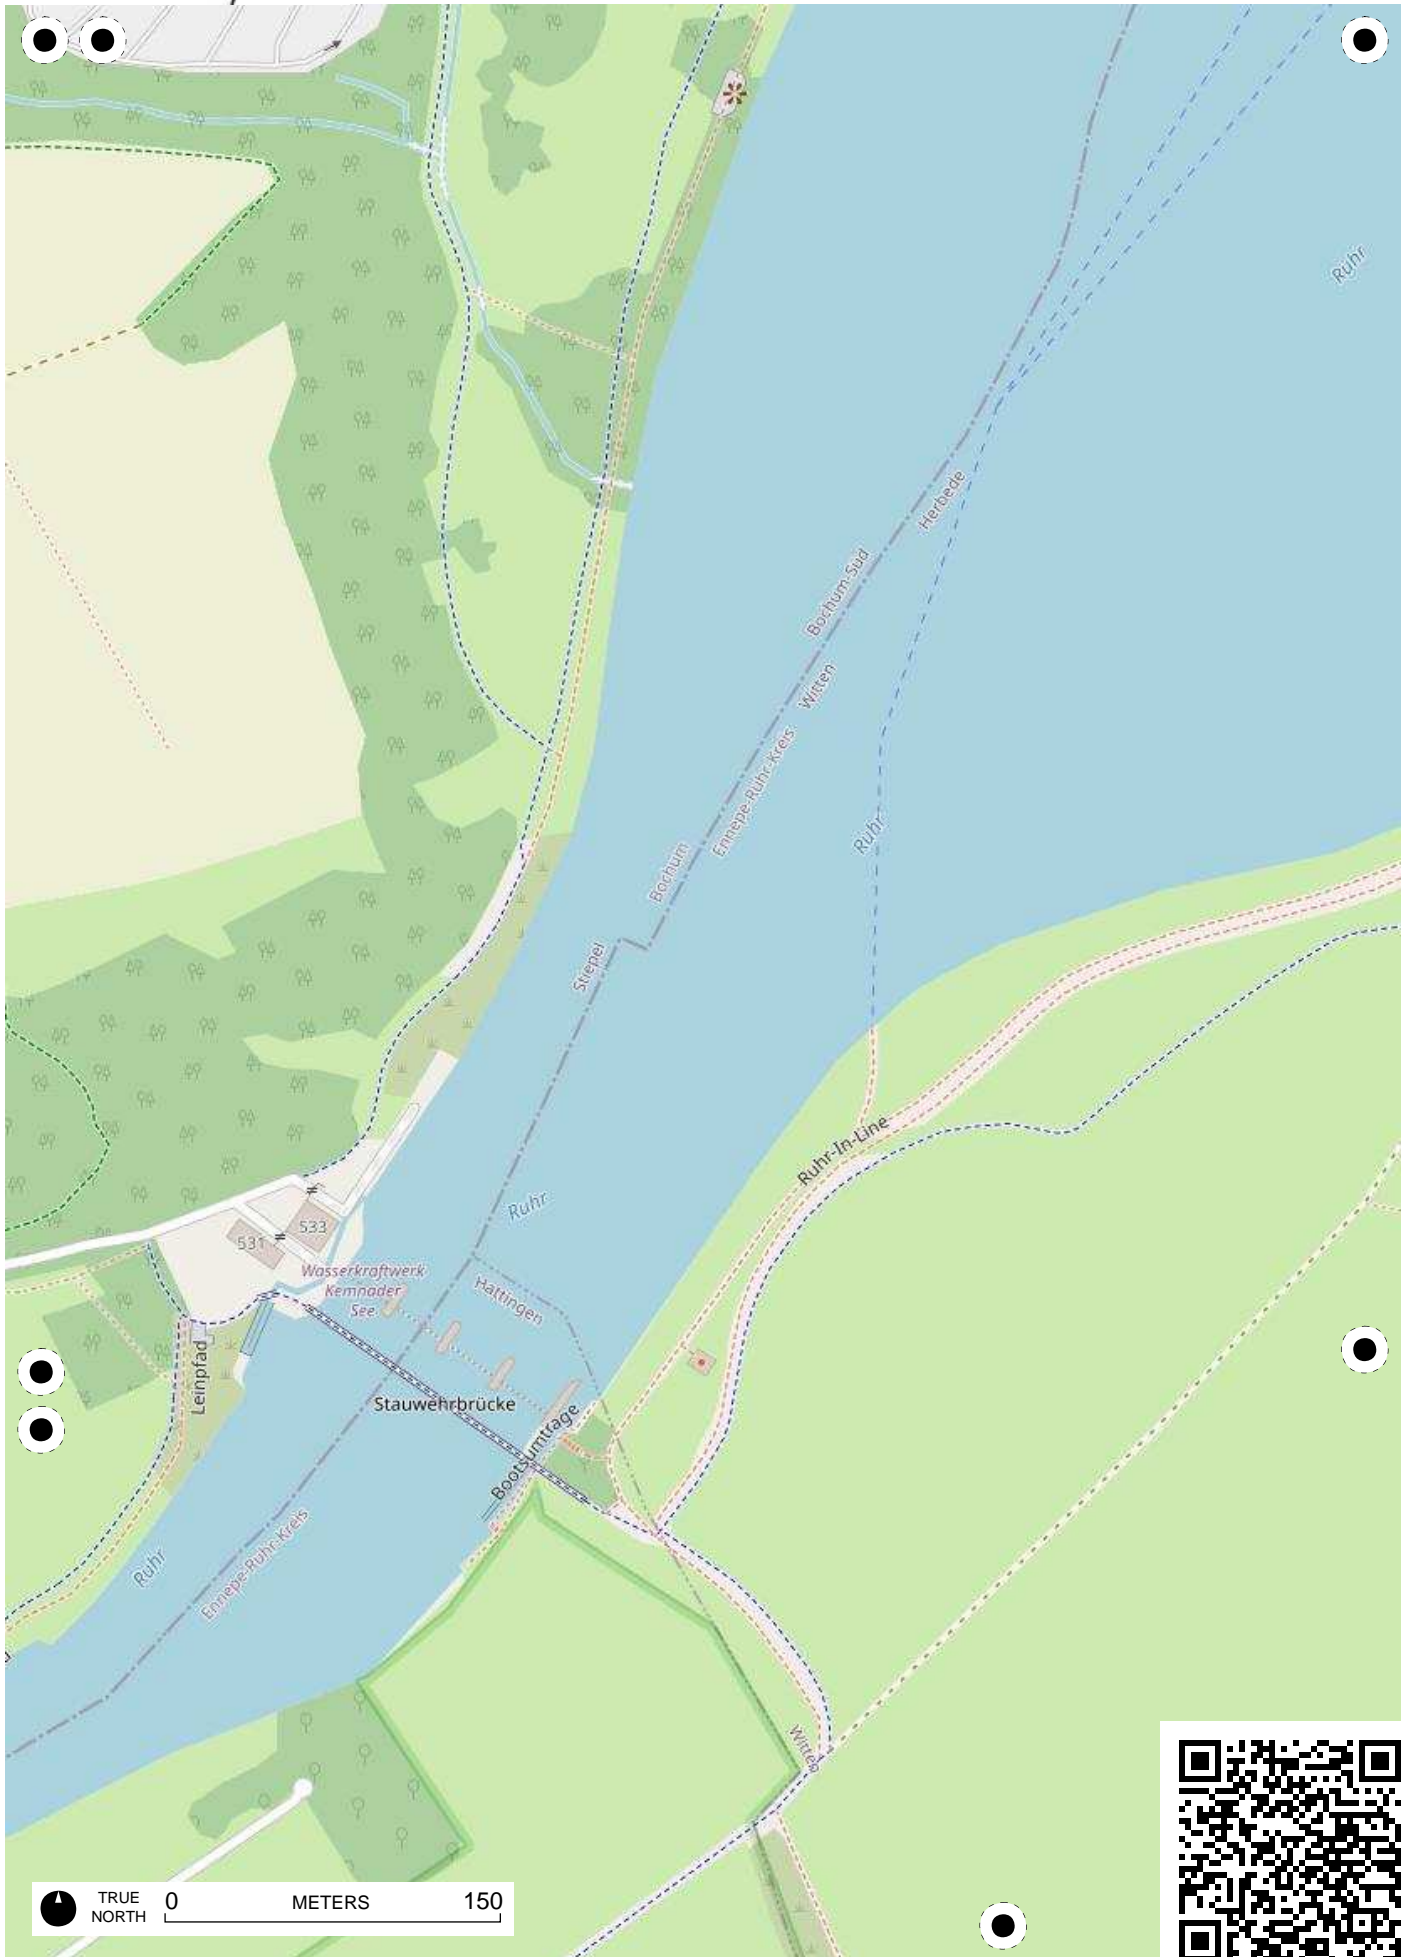

## 100 Jahre Radfahren in Bochum

Radweg-Kartierung 2020

OpenStreetMap  
Community Bochum

**BOCHUM**

**Stiepel**

TRUE NORTH 0 METERS 150

TRUE NORTH 0 METERS 150

TRUE NORTH 0 METERS 150

TRUE NORTH 0 METERS 150

TRUE NORTH 0 METERS 150

TRUE NORTH 0 METERS 150

TRUE NORTH 0 METERS 150