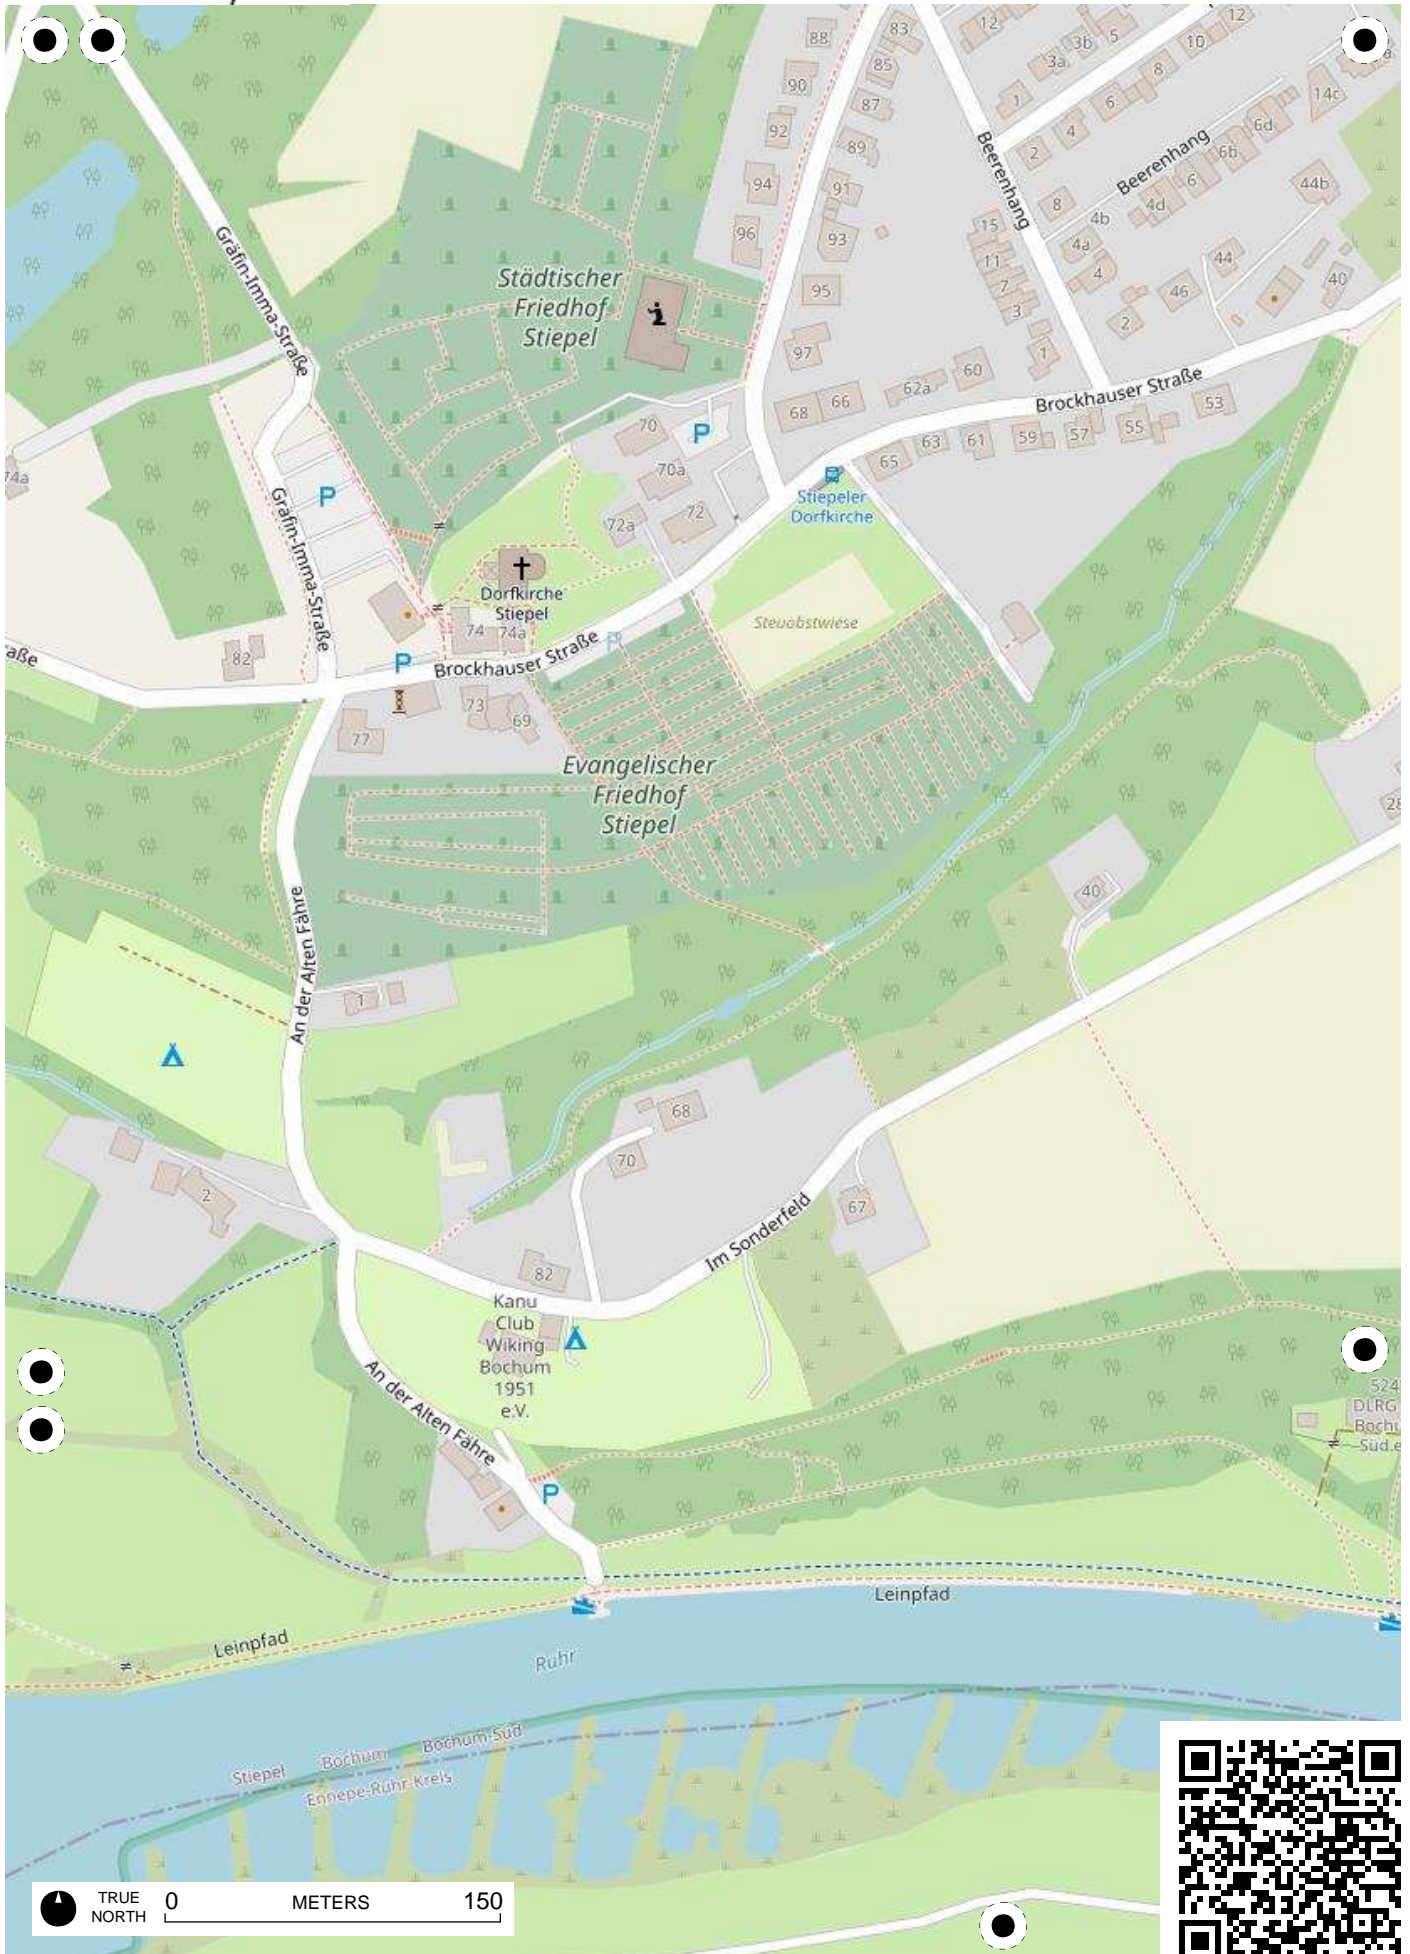

## 100 Jahre Radfahren in Bochum

Radweg-Kartierung 2020

OpenStreetMap  
Community Bochum

**BOCHUM**

**Stiepel**

TRUE NORTH 0 METERS 150

TRUE NORTH 0 METERS 150

TRUE NORTH 0 METERS 150

TRUE NORTH 0 METERS 150

TRUE NORTH 0 METERS 150

TRUE NORTH 0 METERS 150

TRUE NORTH 0 METERS 150