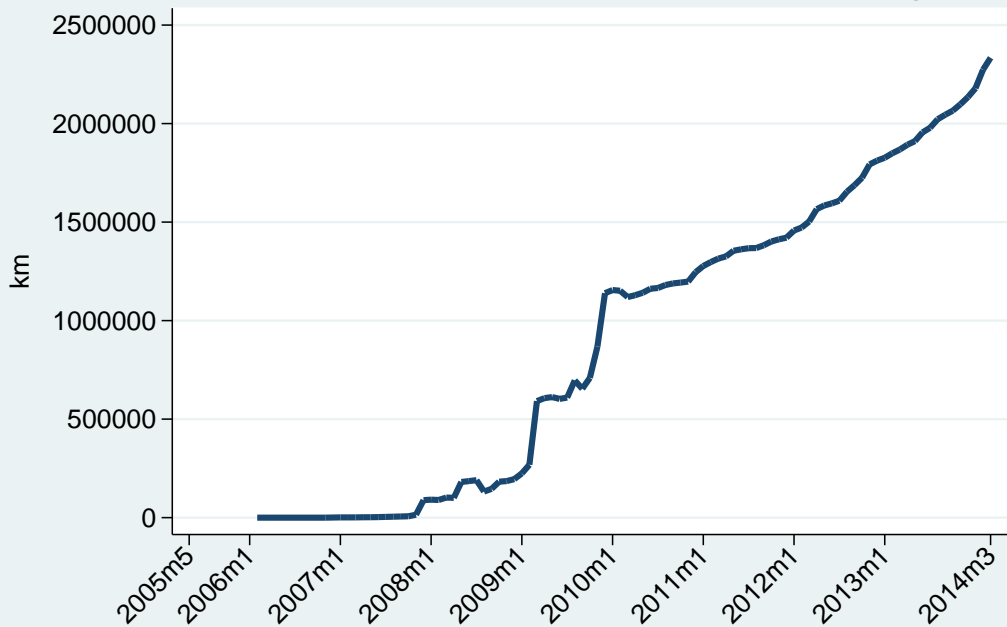

Brasil: Comprimento das linhas / lines length

Source: OpenStreetMap history files, Brazil extract prepared by MaZderMind